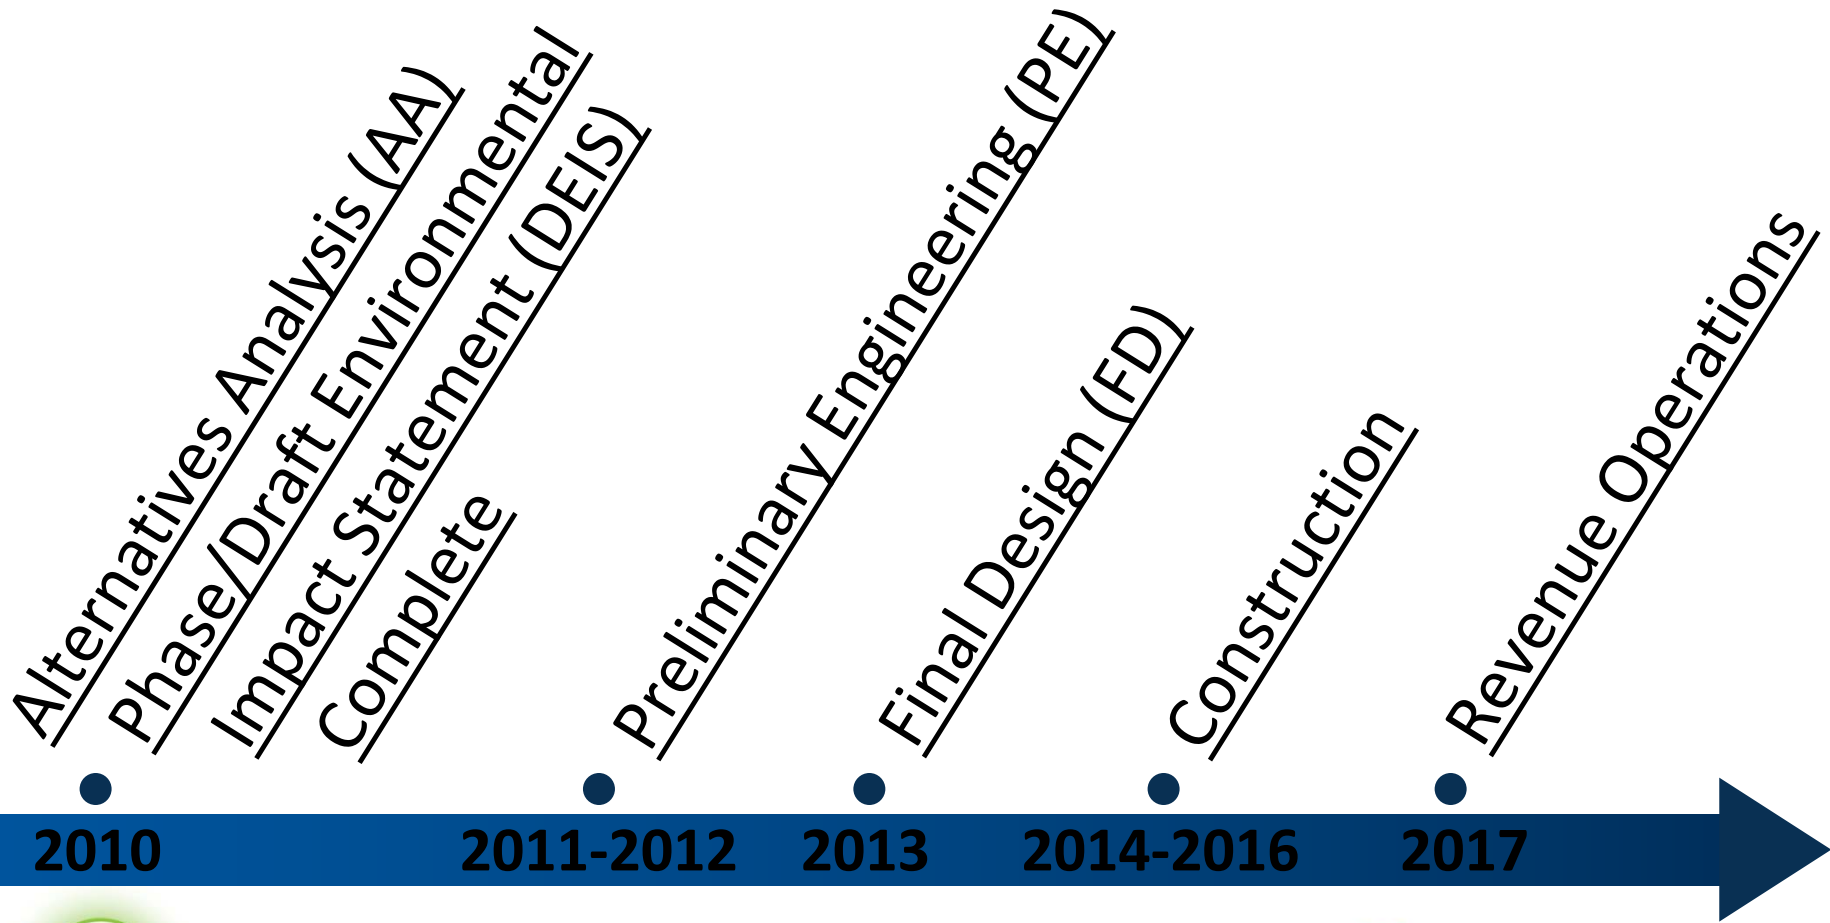

Southwest LRT (SWLRT) Project Timeline

SOUTHWEST
transitway

EDEN PRAIRIE ■ MINNETONKA ■ EDINA ■ HOPKINS ■ ST. LOUIS PARK ■ MINNEAPOLIS

Metro Transit
a service of the Metropolitan Council

SWLRT Pre-PE Phase Timeline