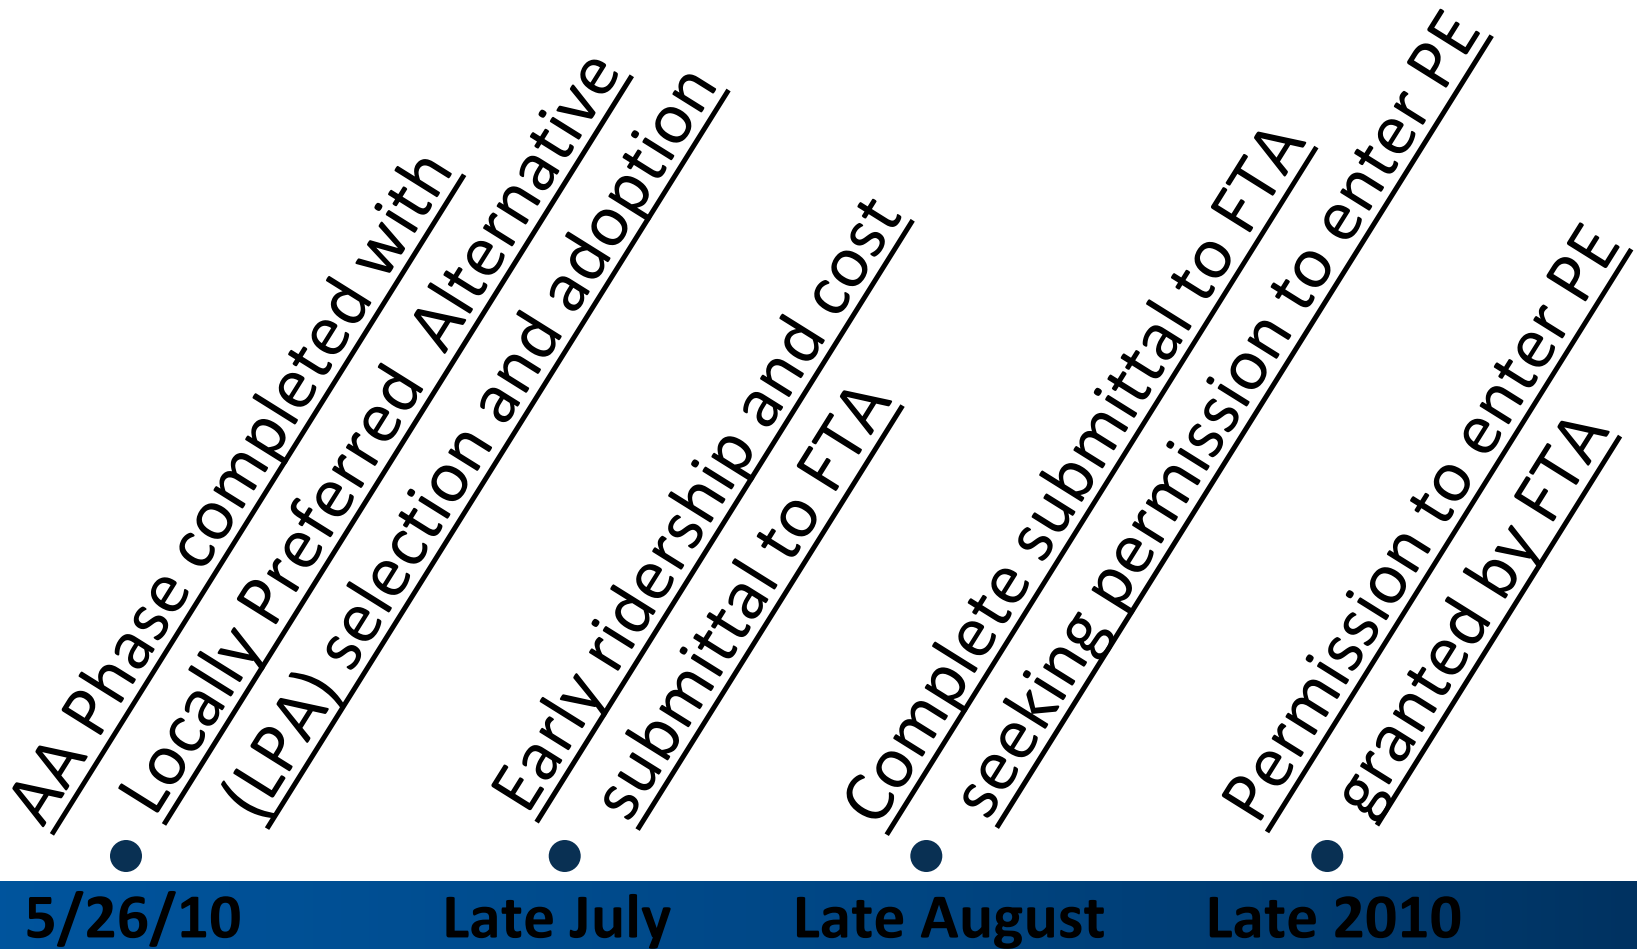

Southwest LRT (SWLRT) Project Timeline

SOUTHWEST
transitway

EDEN PRAIRIE ■ MINNETONKA ■ EDINA ■ HOPKINS ■ ST. LOUIS PARK ■ MINNEAPOLIS

Metro Transit
a service of the Metropolitan Council

SWLRT Pre-PE Phase Timeline