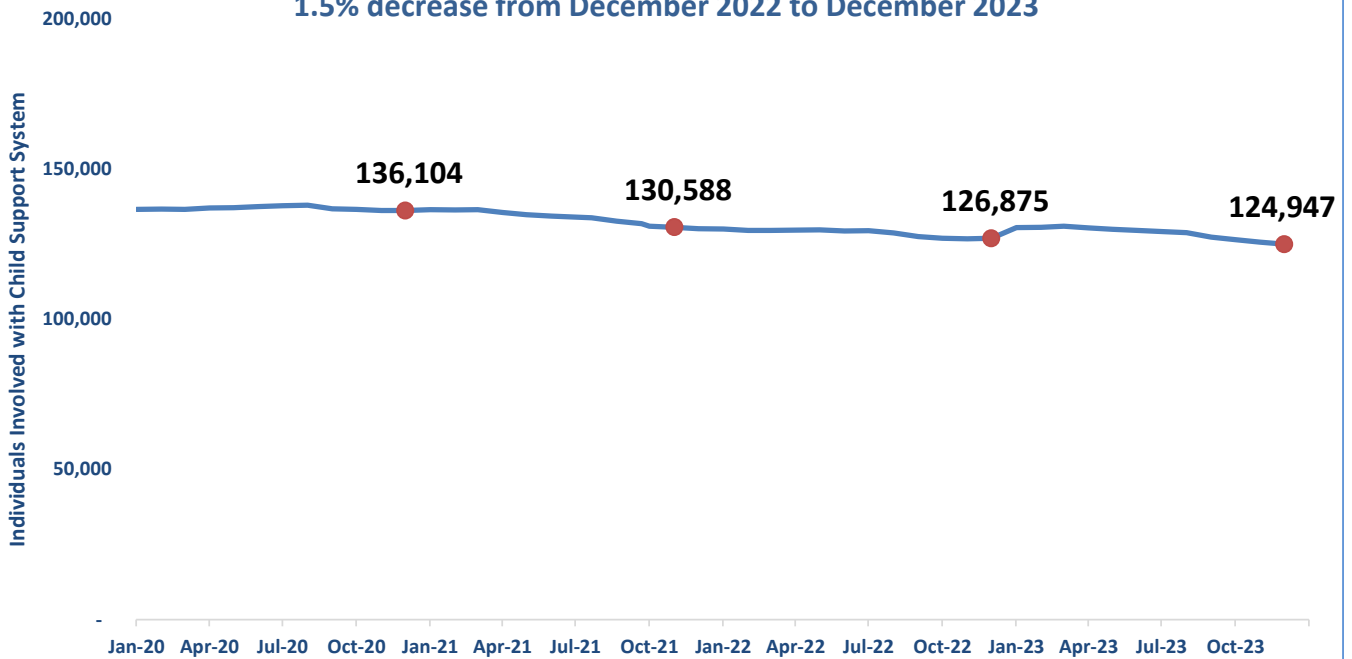

### Children, Custodial & Non-Custodial Parents in Child Support System

Hennepin County, January 2020 to December 2023

**1.5% decrease from December 2022 to December 2023**

Source: PRISM, data as of 03/01/2023. Prior to 1/2017 totals were not unduplicated and counts reflected Custodial Parents, Non-Custodial Parents, and Children added together. Effective 1/2017 counts are unduplicated..