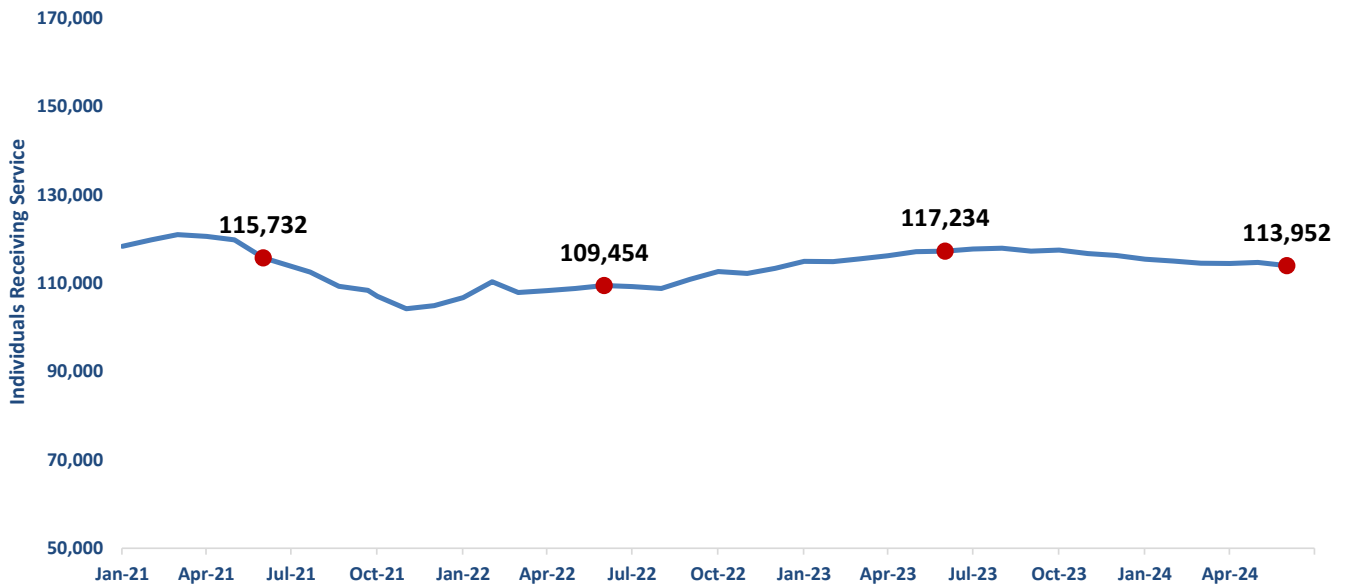

Food Support or MFIP Food Portion Use
Hennepin County, January 2021 to June 2024
2.8% decrease June 2023 to June 2024

Source: DHS Data Warehouse, MAXIS tables, data as of 08/01/2023