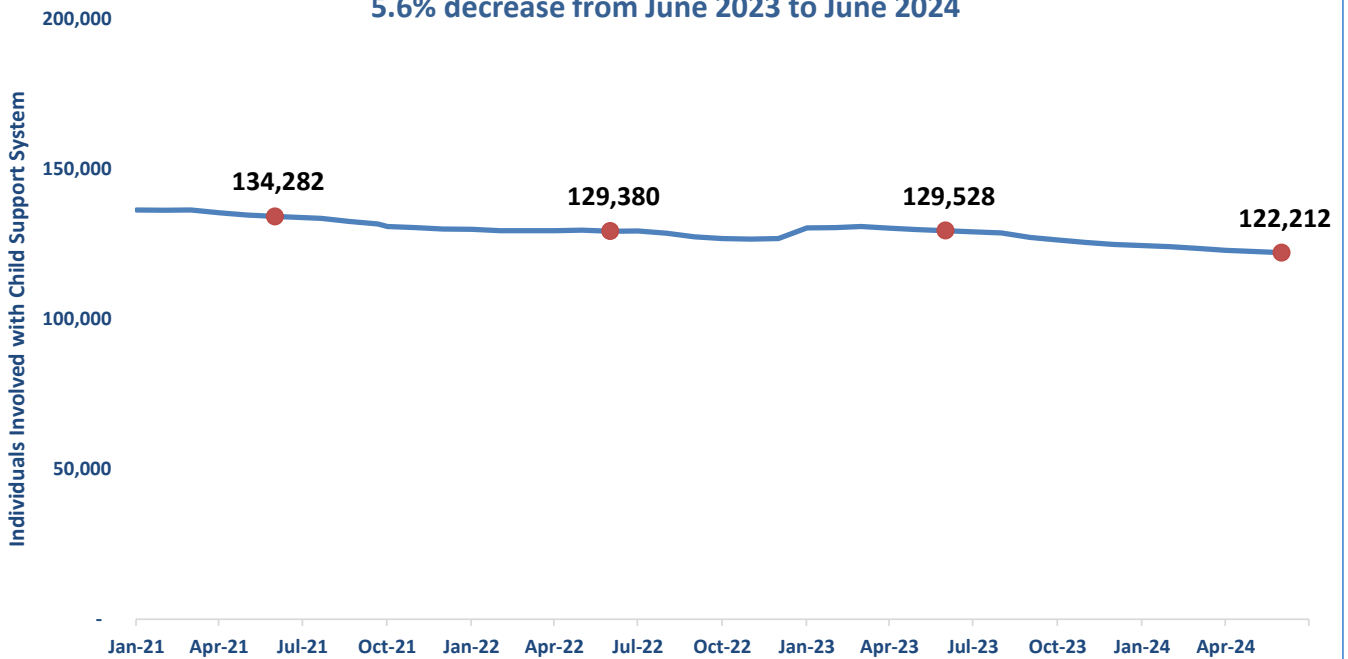

Children, Custodial & Non-Custodial Parents in Child Support System

Hennepin County, January 2021 to June 2024

5.6% decrease from June 2023 to June 2024

Source: PRISM, data as of 08/01/2024. Prior to 1/2017 totals were not unduplicated and counts reflected Custodial Parents, Non-Custodial Parents, and Children added together. Effective 1/2017 counts are unduplicated..