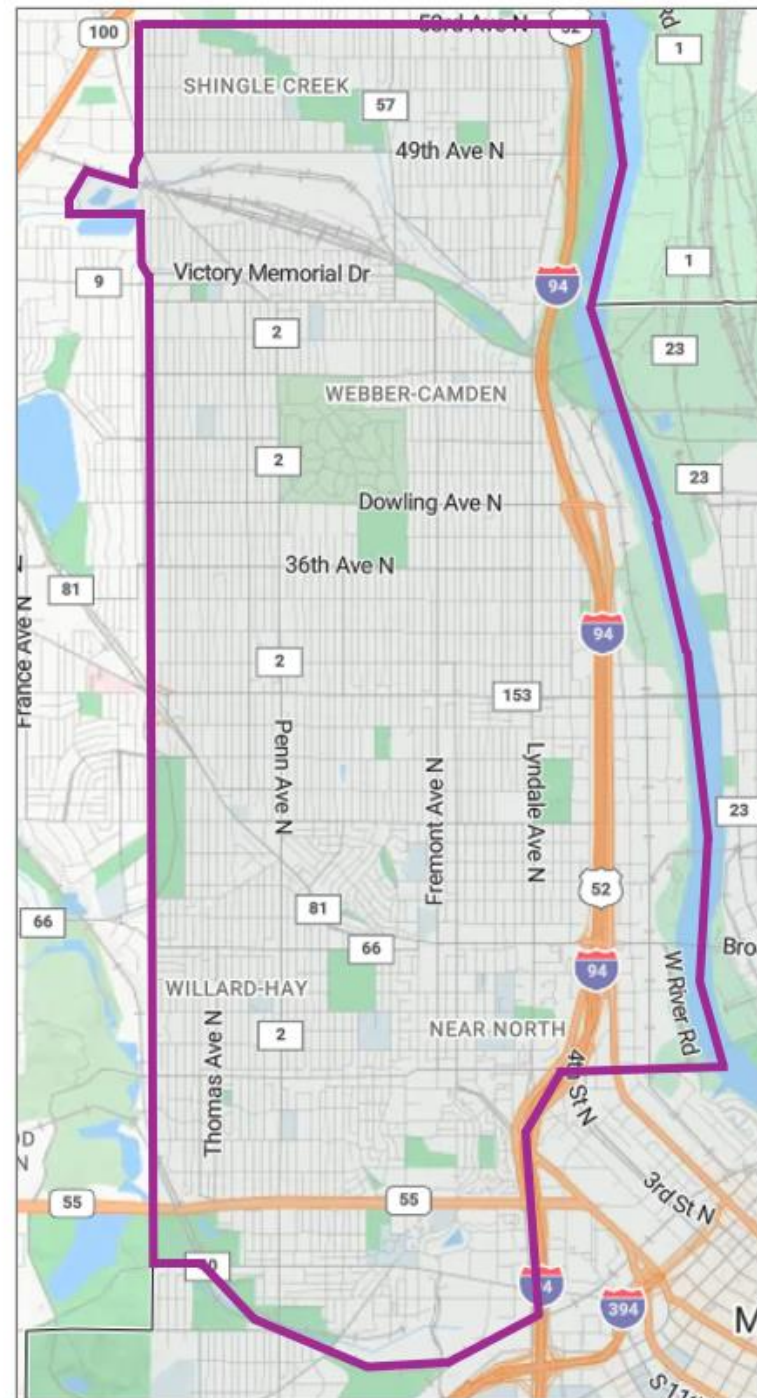

Area Maps for PIT Observational Count 2025

Areas

- Bloomington..... Page 3
- Brooklyn Park and Brooklyn Center..... Page 4 and 5
- Camden and Near North Neighborhoods..... Page 6
- Downtown Central Minneapolis..... Page 7
- Hopkins..... Page 8
- Maple Grove..... Page 9
- South Minneapolis..... Page 10
- Richfield..... Page 11
- Robbinsdale and Crystal..... Page 12
- St. Louis Park..... Page 13
- University and Northeast neighborhoods..... Page 14

Bloomington

Brooklyn Park

Brooklyn Center

Camden and Near North

Camden Neighborhoods

- Shingle Creek
- Lind-Bohanon
- HIA
- Victory
- Webber-Camden
- CIA
- Cleveland
- Folwell
- McKinley

Near North Neighborhoods

- Jordan
- Hawthorne
- Willard-Hay
- Near North
- Sunner-Glenwood
- Harrison

Downtown Central Minneapolis

Neighborhoods

- North Loop
- Downtown West
- Downtown East
- Elliot Park
- Loring Park
- Stevens Square

University

- Nicollet Island
- Marcy Holmes
- Mid-city Industrial
- Como
- University
- Cedar-River Side
- Prospect Park

Northeast

- Columbia Park
- Waite Park
- Marshall Terrace
- Audubon Park
- Bottineau
- Holland
- Sheridan
- Logan Park
- Northeast Park
- St. Anthony West
- St. Anthony East
- Beltrami