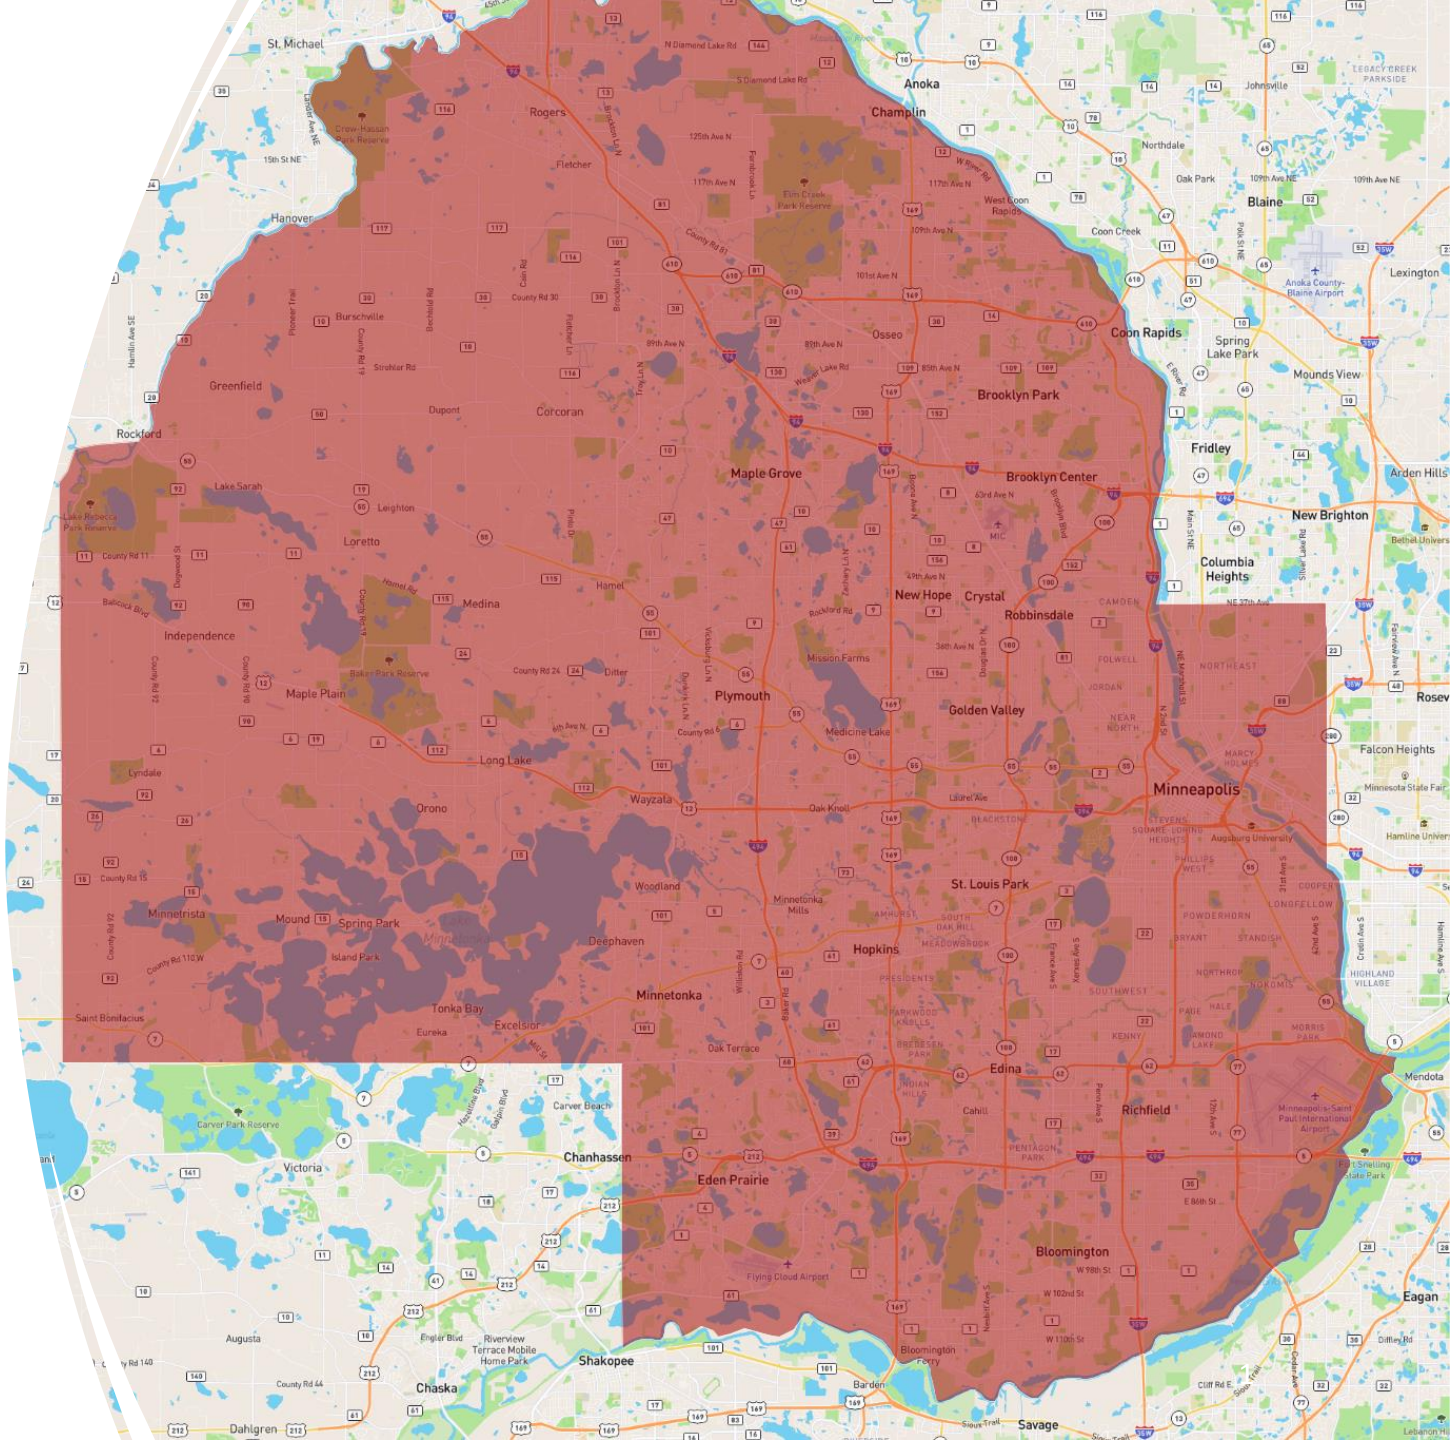

Area Maps for PIT Observational Count 2025

Areas

- Bloomington..... Page 3
- Brooklyn Park and Brooklyn Center..... Page 4 and 5
- Camden and Near North Neighborhoods..... Page 6
- Downtown Central Minneapolis..... Page 7
- Hopkins..... Page 8
- Maple Grove..... Page 9
- South Minneapolis..... Page 10
- Richfield..... Page 11
- Robbinsdale and Crystal..... Page 12
- St. Louis Park..... Page 13
- University and Northeast neighborhoods..... Page 14

Bloomington

Brooklyn Park

Brooklyn Center

Camden and Near North

Camden Neighborhoods

- Shingle Creek
- Lind-Bohanon
- HIA
- Victory
- Webber-Camden
- CIA
- Cleveland
- Folwell
- McKinley

Near North Neighborhoods

- Jordan
- Hawthorne
- Willard-Hay
- Near North
- Sunner-Glenwood
- Harrison

Downtown Central Minneapolis

Neighborhoods

- North Loop
- Downtown West
- Downtown East
- Elliot Park
- Loring Park
- Stevens Square