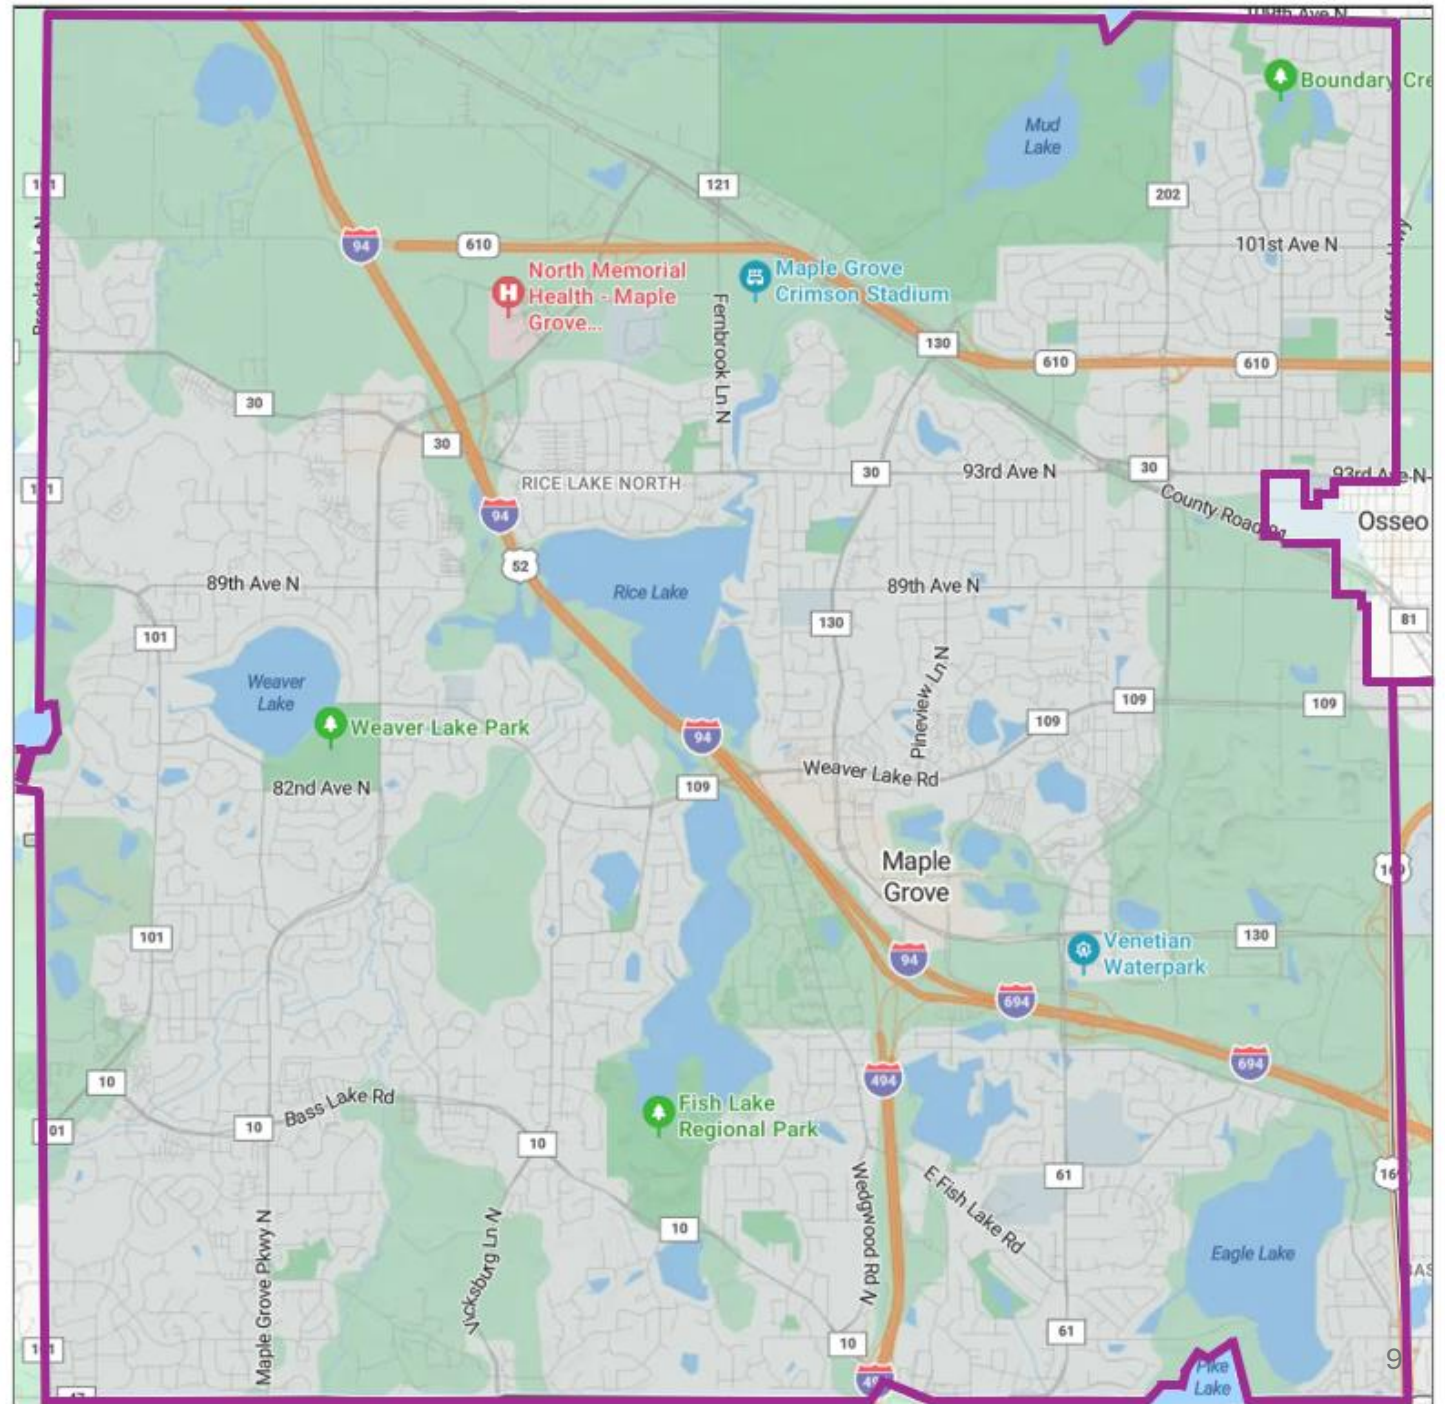

Bloomington

Brooklyn Park

Brooklyn Center

Camden and Near North

Camden Neighborhoods

- Shingle Creek
- Lind-Bohanon
- HIA
- Victory
- Webber-Camden
- CIA
- Cleveland
- Folwell
- McKinley

Near North Neighborhoods

- Jordan
- Hawthorne
- Willard-Hay
- Near North
- Sunner-Glenwood
- Harrison

Downtown Central Minneapolis

Neighborhoods

- North Loop
- Downtown West
- Downtown East
- Elliot Park
- Loring Park
- Stevens Square

Hopkins

Maple Grove

South Minneapolis

Nokomis

- Regina
- Field
- Northrop
- Ericsson
- Page
- Hale
- Keewaydin
- Minnehaha
- Diamond Lake
- Wenonah
- Morris Park

Southwest

- Liden Hills
- East Harriet
- King Field
- Fulton
- Lynnhurst
- Tangletown
- Armatage
- Kenny
- Windom

University

- Nicollet Island
- Marcy Holmes
- Mid-city Industrial
- Como
- University
- Cedar-River Side
- Prospect Park

Northeast

- Columbia Park
- Waite Park
- Marshall Terrace
- Audubon Park
- Bottineau
- Holland
- Sheridan
- Logan Park
- Northeast Park
- St. Anthony West
- St. Anthony East
- Beltrami