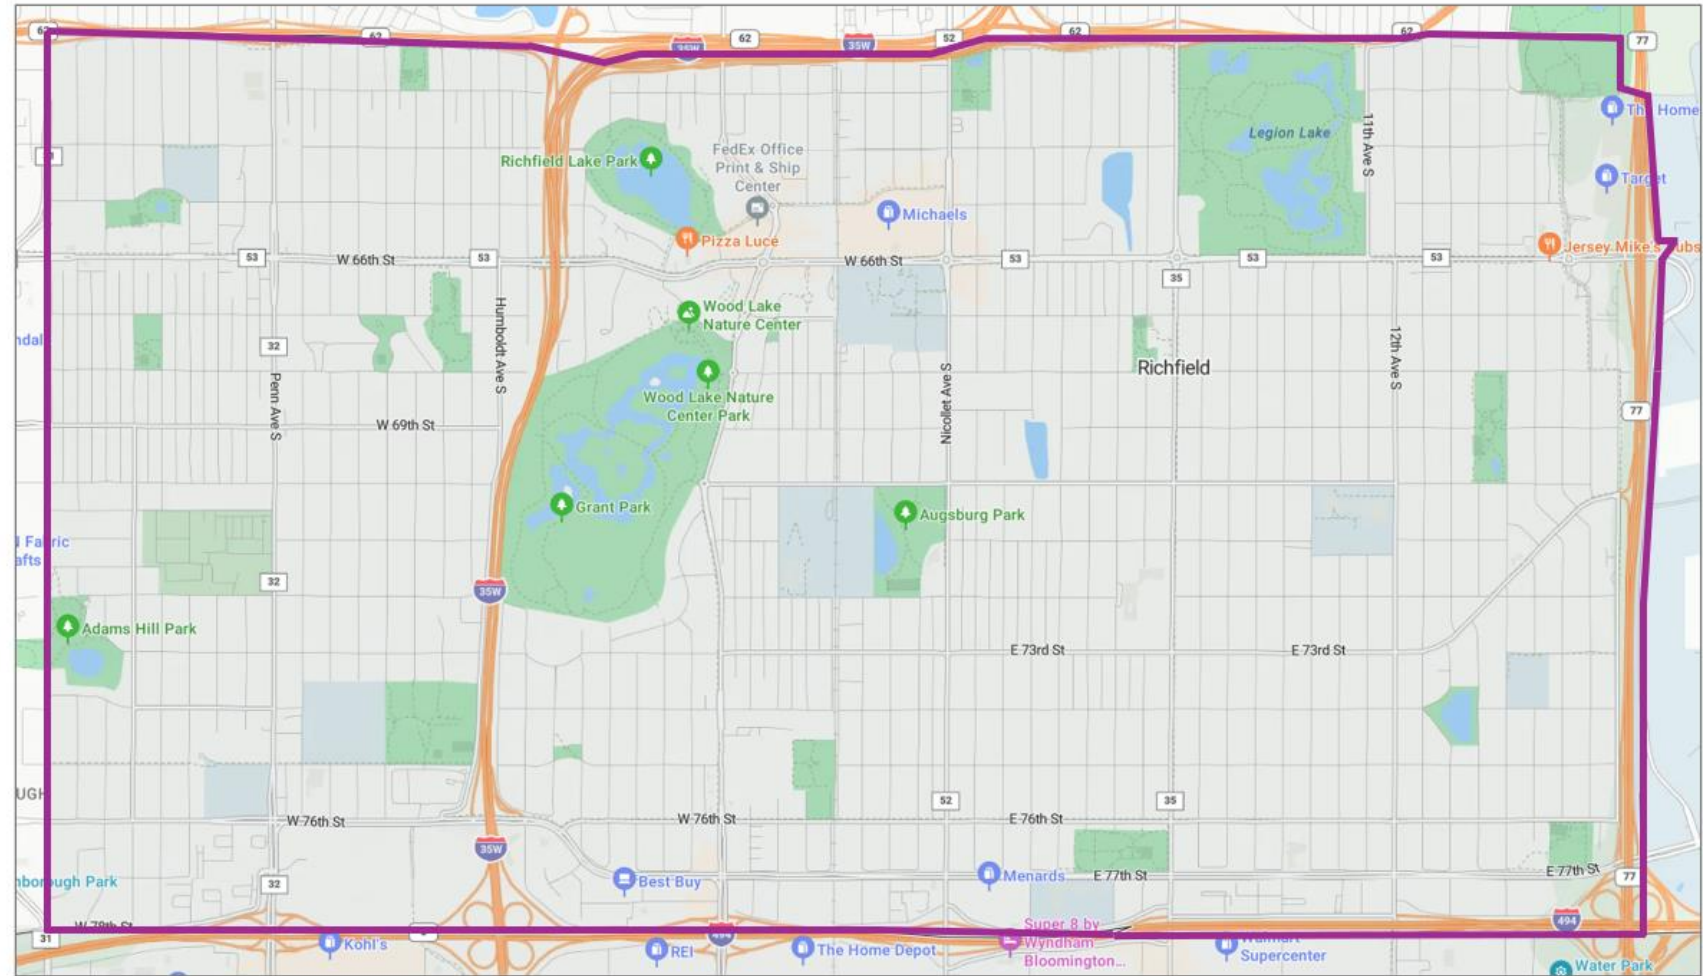

- Jordan
- Hawthorne
- Willard-Hay
- Near North
- Sunner-Glenwood
- Harrison

Downtown Central Minneapolis

Neighborhoods

- North Loop
- Downtown West
- Downtown East
- Elliot Park
- Loring Park
- Stevens Square

Hopkins

Maple Grove

South Minneapolis

Nokomis

- Regina
- Field
- Northrop
- Ericsson
- Page
- Hale
- Keewaydin
- Minnehaha
- Diamond Lake
- Wenonah
- Morris Park

Southwest

- Liden Hills
- East Harriet
- King Field
- Fulton
- Lynnhurst
- Tangletown
- Armatage
- Kenny
- Windom

Calhoun Isles

- Bryn-Mawr
- Kenwood
- Lowry Hill
- Cedar-Isles-Dean
- East Isles
- Lowery Hill East
- West Calhoun
- East Bde Maka Ska
- South Uptown

Richfield

Robbinsdale and Crystal

St. Louis Park

University and Northeast

University

- Nicollet Island
- Marcy Holmes
- Mid-city Industrial
- Como
- University
- Cedar-River Side
- Prospect Park

Northeast

- Columbia Park
- Waite Park
- Marshall Terrace
- Audubon Park
- Bottineau
- Holland
- Sheridan
- Logan Park
- Northeast Park
- St. Anthony West
- St. Anthony East
- Beltrami