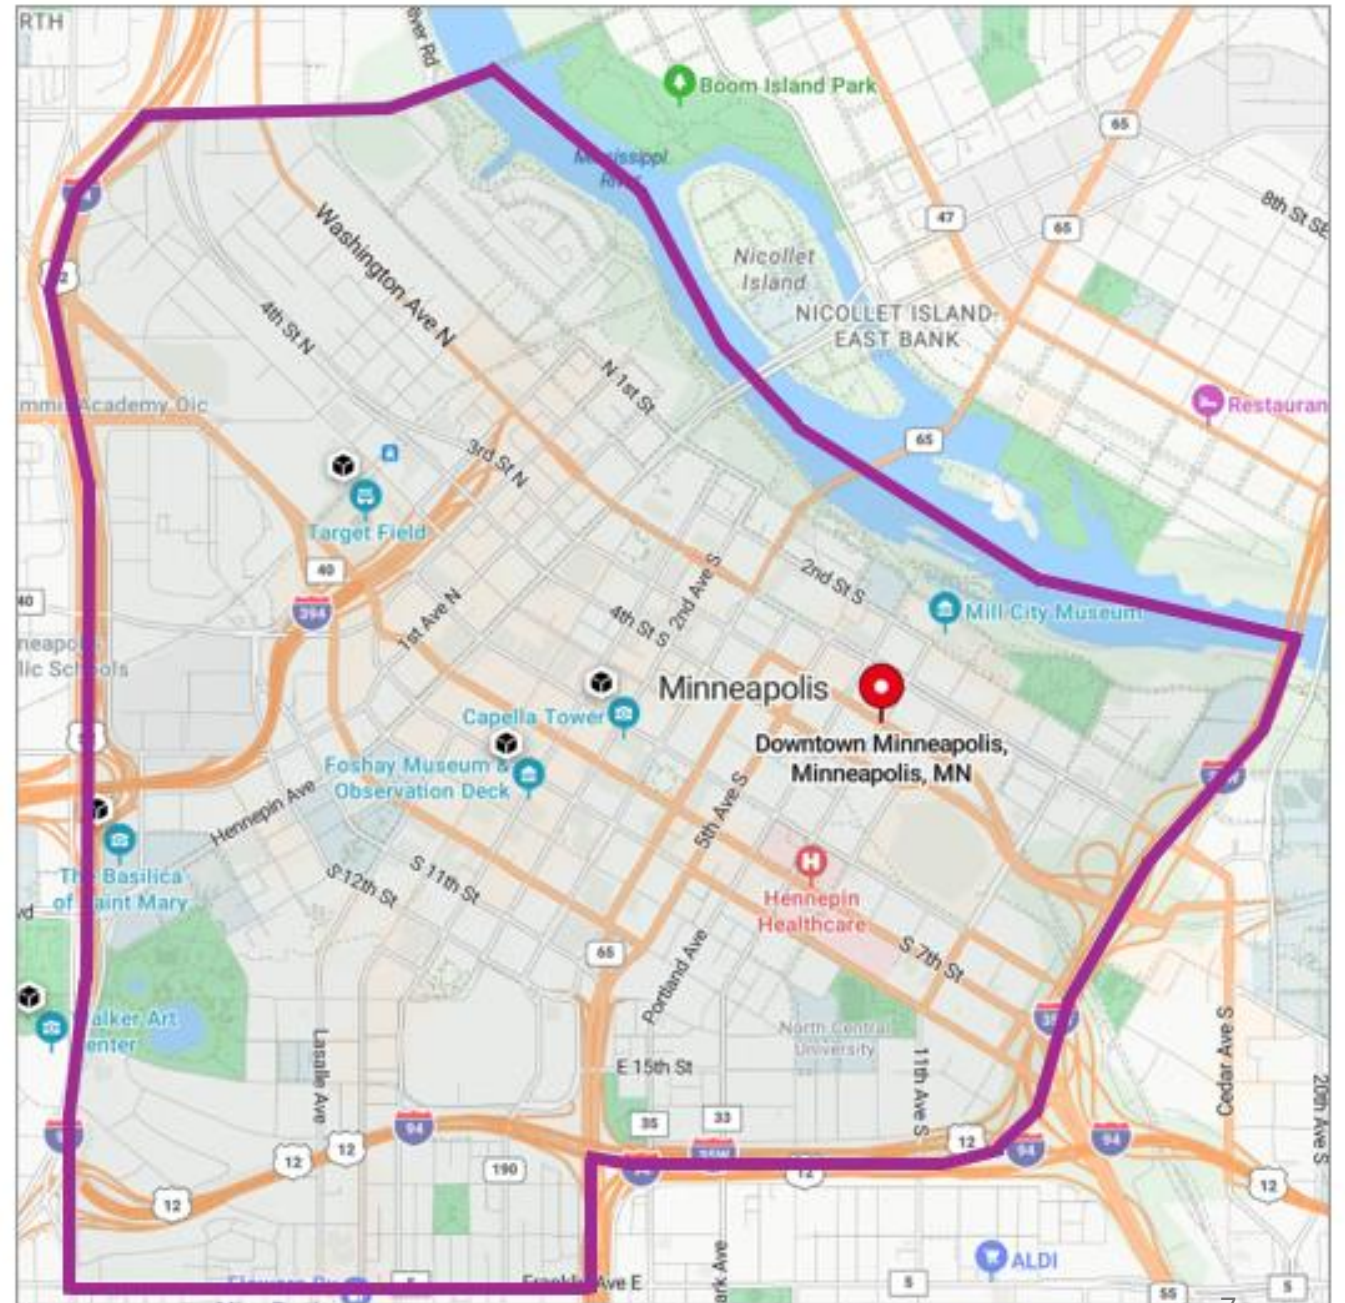

Area Maps for PIT Observational Count 2025

Areas

- Bloomington..... Page 3
- Brooklyn Park and Brooklyn Center..... Page 4 and 5
- Camden and Near North Neighborhoods..... Page 6
- Downtown Central Minneapolis..... Page 7
- Hopkins..... Page 8
- Maple Grove..... Page 9
- South Minneapolis..... Page 10
- Richfield..... Page 11
- Robbinsdale and Crystal..... Page 12
- St. Louis Park..... Page 13
- University and Northeast neighborhoods..... Page 14

Bloomington

Brooklyn Park

Brooklyn Center

Camden and Near North

Camden Neighborhoods

- Shingle Creek
- Lind-Bohanon
- HIA
- Victory
- Webber-Camden
- CIA
- Cleveland
- Folwell
- McKinley

Near North Neighborhoods

- Jordan
- Hawthorne
- Willard-Hay
- Near North
- Sunner-Glenwood
- Harrison

Downtown Central Minneapolis

Neighborhoods

- North Loop
- Downtown West
- Downtown East
- Elliot Park
- Loring Park
- Stevens Square

Hopkins

Maple Grove

South Minneapolis

Nokomis

- Regina
- Field
- Northrop
- Ericsson
- Page
- Hale
- Keewaydin
- Minnehaha
- Diamond Lake
- Wenonah
- Morris Park

Southwest

- Liden Hills
- East Harriet
- King Field
- Fulton
- Lynnhurst
- Tangletown
- Armatage
- Kenny
- Windom