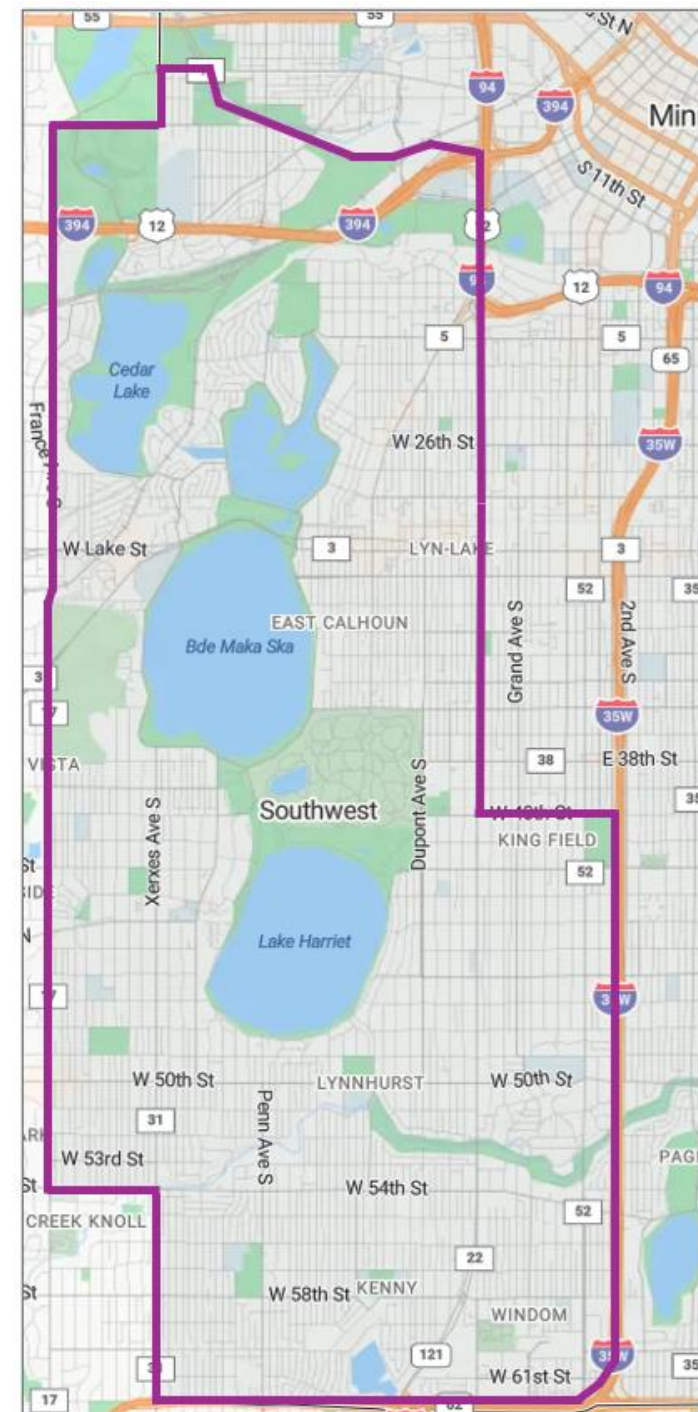

- Jordan
- Hawthorne
- Willard-Hay
- Near North
- Sunner-Glenwood
- Harrison

Downtown Central Minneapolis

Neighborhoods

- North Loop
- Downtown West
- Downtown East
- Elliot Park
- Loring Park
- Stevens Square

Hopkins

Maple Grove

South Minneapolis

Nokomis

- Regina
- Field
- Northrop
- Ericsson
- Page
- Hale
- Keewaydin
- Minnehaha
- Diamond Lake
- Wenonah
- Morris Park

Southwest

- Liden Hills
- East Harriet
- King Field
- Fulton
- Lynnhurst
- Tangletown
- Armatage
- Kenny
- Windom

Calhoun Isles

- Bryn-Mawr
- Kenwood
- Lowry Hill
- Cedar-Isles-Dean
- East Isles
- Lowery Hill East
- West Calhoun
- East Bde Maka Ska
- South Uptown

Richfield

Robbinsdale and Crystal

St. Louis Park

University and Northeast

University

- Nicollet Island
- Marcy Holmes
- Mid-city Industrial
- Como
- University
- Cedar-River Side
- Prospect Park

Northeast

- Columbia Park
- Waite Park
- Marshall Terrace
- Audubon Park
- Bottineau
- Holland
- Sheridan
- Logan Park
- Northeast Park
- St. Anthony West
- St. Anthony East
- Beltrami