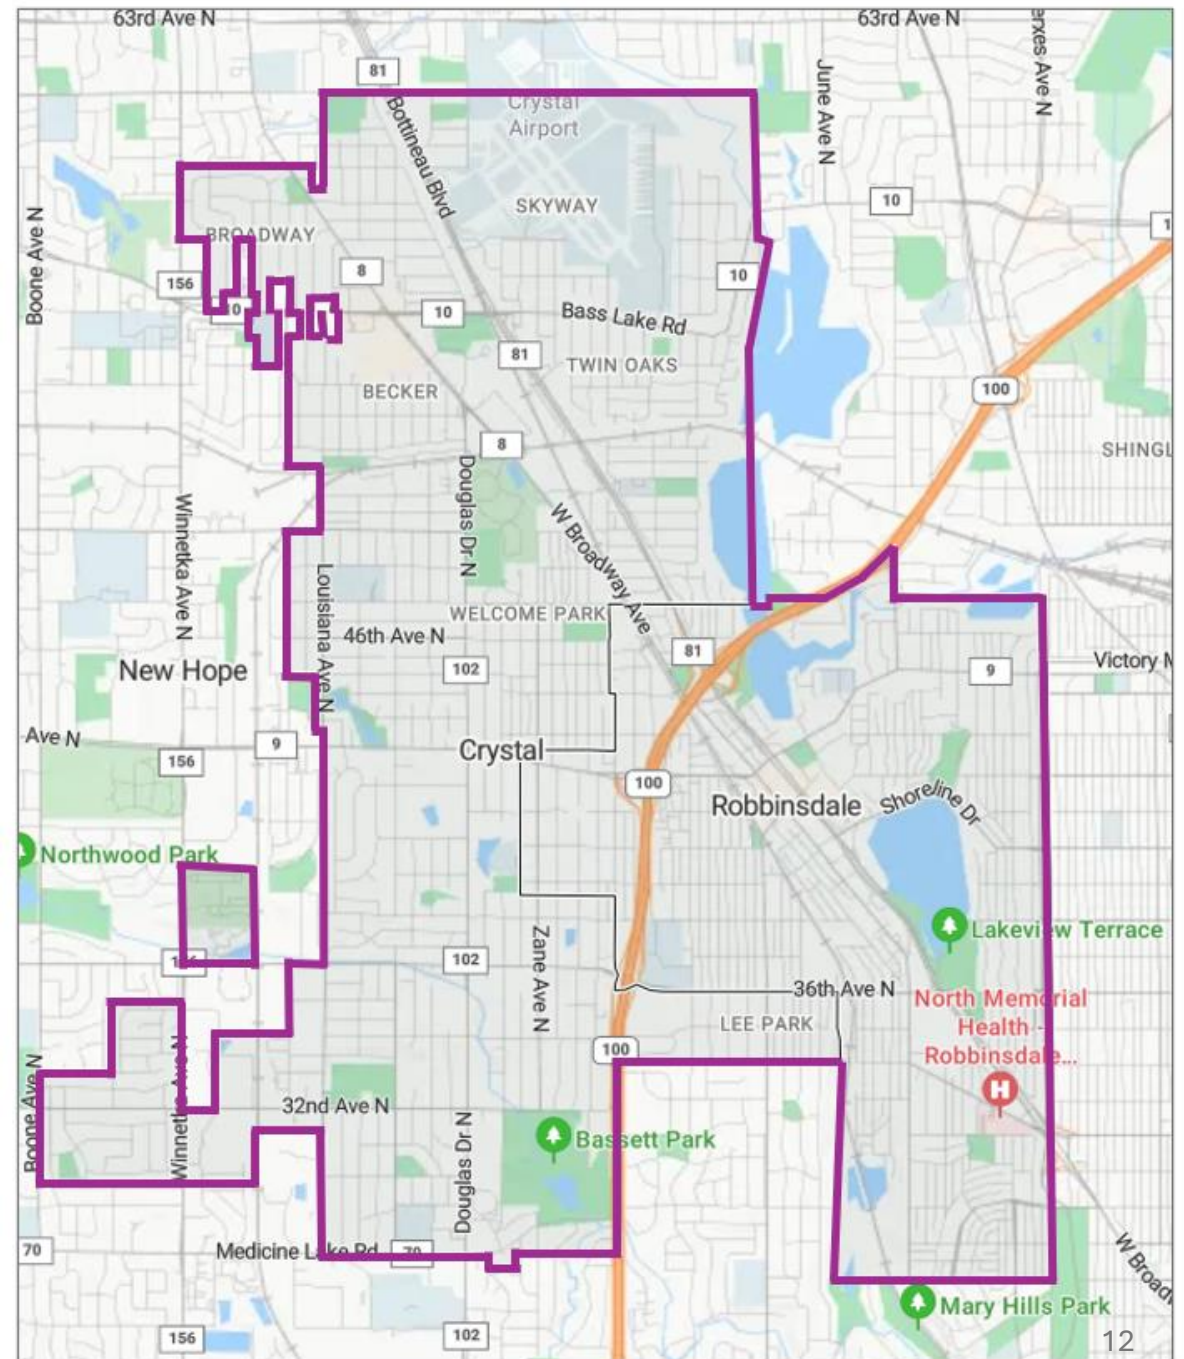

- Jordan
- Hawthorne
- Willard-Hay
- Near North
- Sunner-Glenwood
- Harrison

Downtown Central Minneapolis

Neighborhoods

- North Loop
- Downtown West
- Downtown East
- Elliot Park
- Loring Park
- Stevens Square

Hopkins

Maple Grove

South Minneapolis

Nokomis

- Regina
- Field
- Northrop
- Ericsson
- Page
- Hale
- Keewaydin
- Minnehaha
- Diamond Lake
- Wenonah
- Morris Park

Southwest

- Liden Hills
- East Harriet
- King Field
- Fulton
- Lynnhurst
- Tangletown
- Armatage
- Kenny
- Windom

Calhoun Isles

- Bryn-Mawr
- Kenwood
- Lowry Hill
- Cedar-Isles-Dean
- East Isles
- Lowery Hill East
- West Calhoun
- East Bde Maka Ska
- South Uptown

Richfield

Robbinsdale and Crystal

St. Louis Park

University and Northeast

University

- Nicollet Island
- Marcy Holmes
- Mid-city Industrial
- Como
- University
- Cedar-River Side
- Prospect Park

Northeast

- Columbia Park
- Waite Park
- Marshall Terrace
- Audubon Park
- Bottineau
- Holland
- Sheridan
- Logan Park
- Northeast Park
- St. Anthony West
- St. Anthony East
- Beltrami