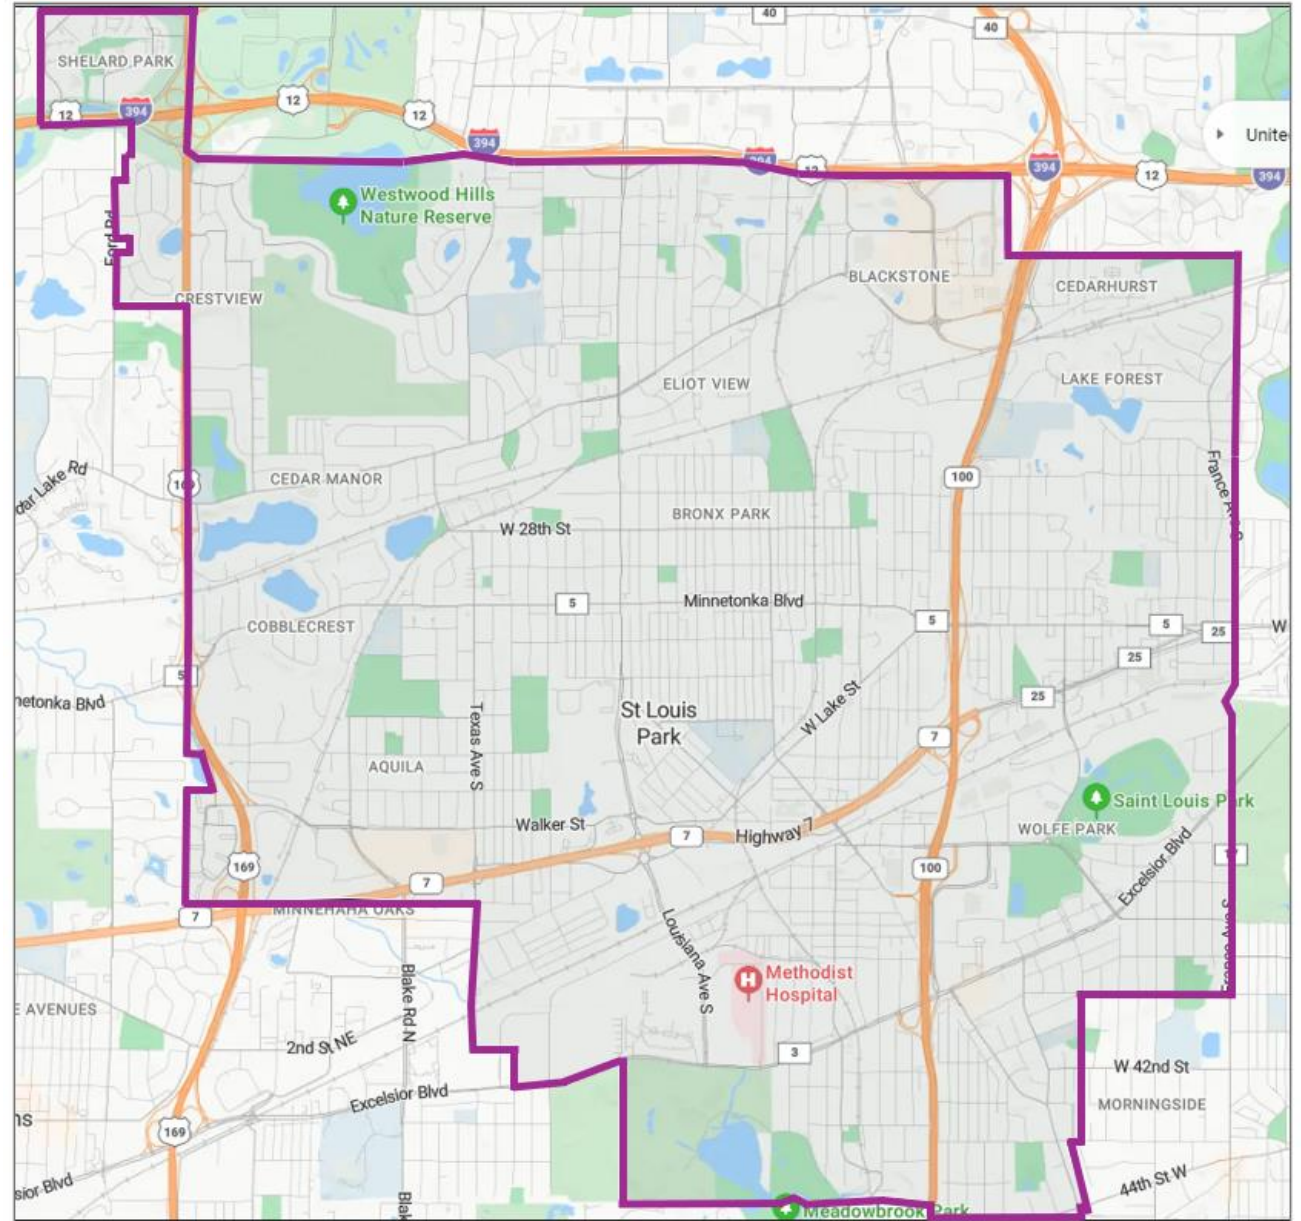

- Jordan
- Hawthorne
- Willard-Hay
- Near North
- Sunner-Glenwood
- Harrison

Downtown Central Minneapolis

Neighborhoods

- North Loop
- Downtown West
- Downtown East
- Elliot Park
- Loring Park
- Stevens Square

Hopkins

Maple Grove

South Minneapolis

Nokomis

- Regina
- Field
- Northrop
- Ericsson
- Page
- Hale
- Keewaydin
- Minnehaha
- Diamond Lake
- Wenonah
- Morris Park

Southwest

- Liden Hills
- East Harriet
- King Field
- Fulton
- Lynnhurst
- Tangletown
- Armatage
- Kenny
- Windom

Calhoun Isles

- Bryn-Mawr
- Kenwood
- Lowry Hill
- Cedar-Isles-Dean
- East Isles
- Lowery Hill East
- West Calhoun
- East Bde Maka Ska
- South Uptown

Richfield

Robbinsdale and Crystal

St. Louis Park

University and Northeast

University

- Nicollet Island
- Marcy Holmes
- Mid-city Industrial
- Como
- University
- Cedar-River Side
- Prospect Park

Northeast

- Columbia Park
- Waite Park
- Marshall Terrace
- Audubon Park
- Bottineau
- Holland
- Sheridan
- Logan Park
- Northeast Park
- St. Anthony West
- St. Anthony East
- Beltrami