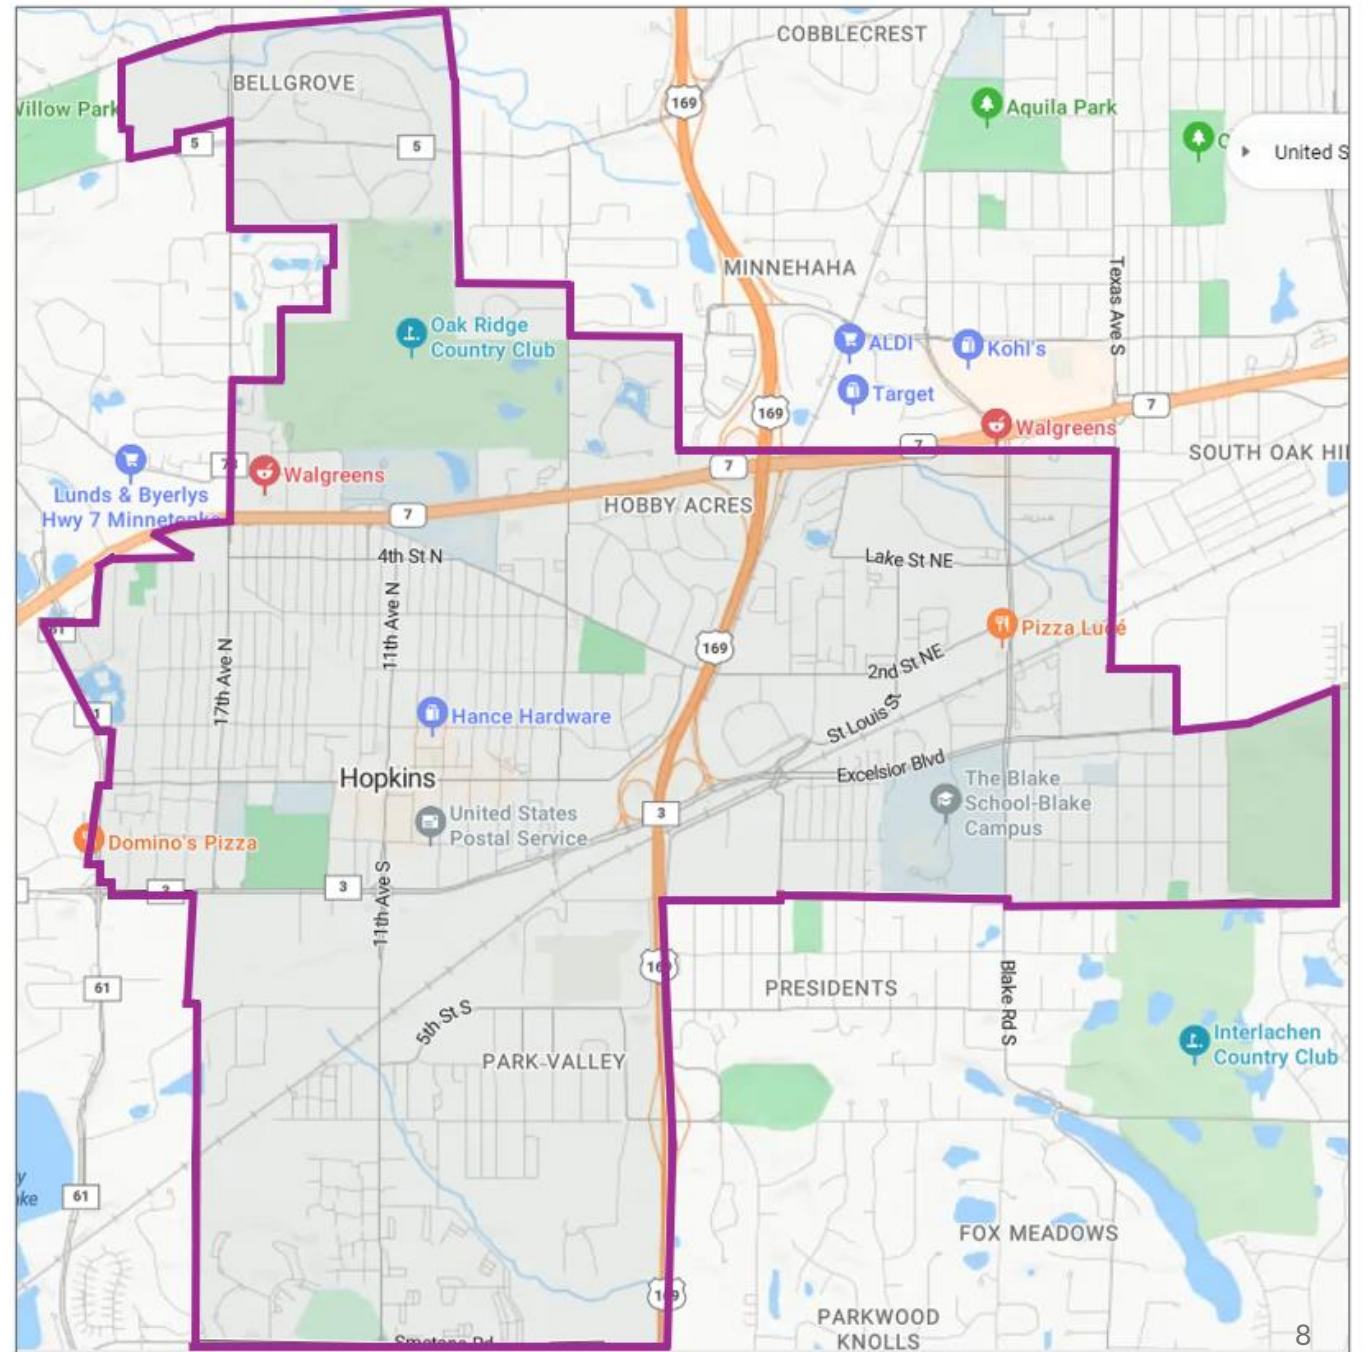

Area Maps for PIT Observational Count 2025

Areas

- Bloomington..... Page 3
- Brooklyn Park and Brooklyn Center..... Page 4 and 5
- Camden and Near North Neighborhoods..... Page 6
- Downtown Central Minneapolis..... Page 7
- Hopkins..... Page 8
- Maple Grove..... Page 9
- South Minneapolis..... Page 10
- Richfield..... Page 11
- Robbinsdale and Crystal..... Page 12
- St. Louis Park..... Page 13
- University and Northeast neighborhoods..... Page 14

Bloomington

Brooklyn Park

Brooklyn Center

Camden and Near North

Camden Neighborhoods

- Shingle Creek
- Lind-Bohanon
- HIA
- Victory
- Webber-Camden
- CIA
- Cleveland
- Folwell
- McKinley

Near North Neighborhoods

- Jordan
- Hawthorne
- Willard-Hay
- Near North
- Sunner-Glenwood
- Harrison

Downtown Central Minneapolis

Neighborhoods

- North Loop
- Downtown West
- Downtown East
- Elliot Park
- Loring Park
- Stevens Square

Hopkins

Maple Grove

South Minneapolis

Nokomis

- Regina
- Field
- Northrop
- Ericsson
- Page
- Hale
- Keewaydin
- Minnehaha
- Diamond Lake
- Wenonah
- Morris Park

Southwest

- Liden Hills
- East Harriet
- King Field
- Fulton
- Lynnhurst
- Tangletown
- Armatage
- Kenny
- Windom