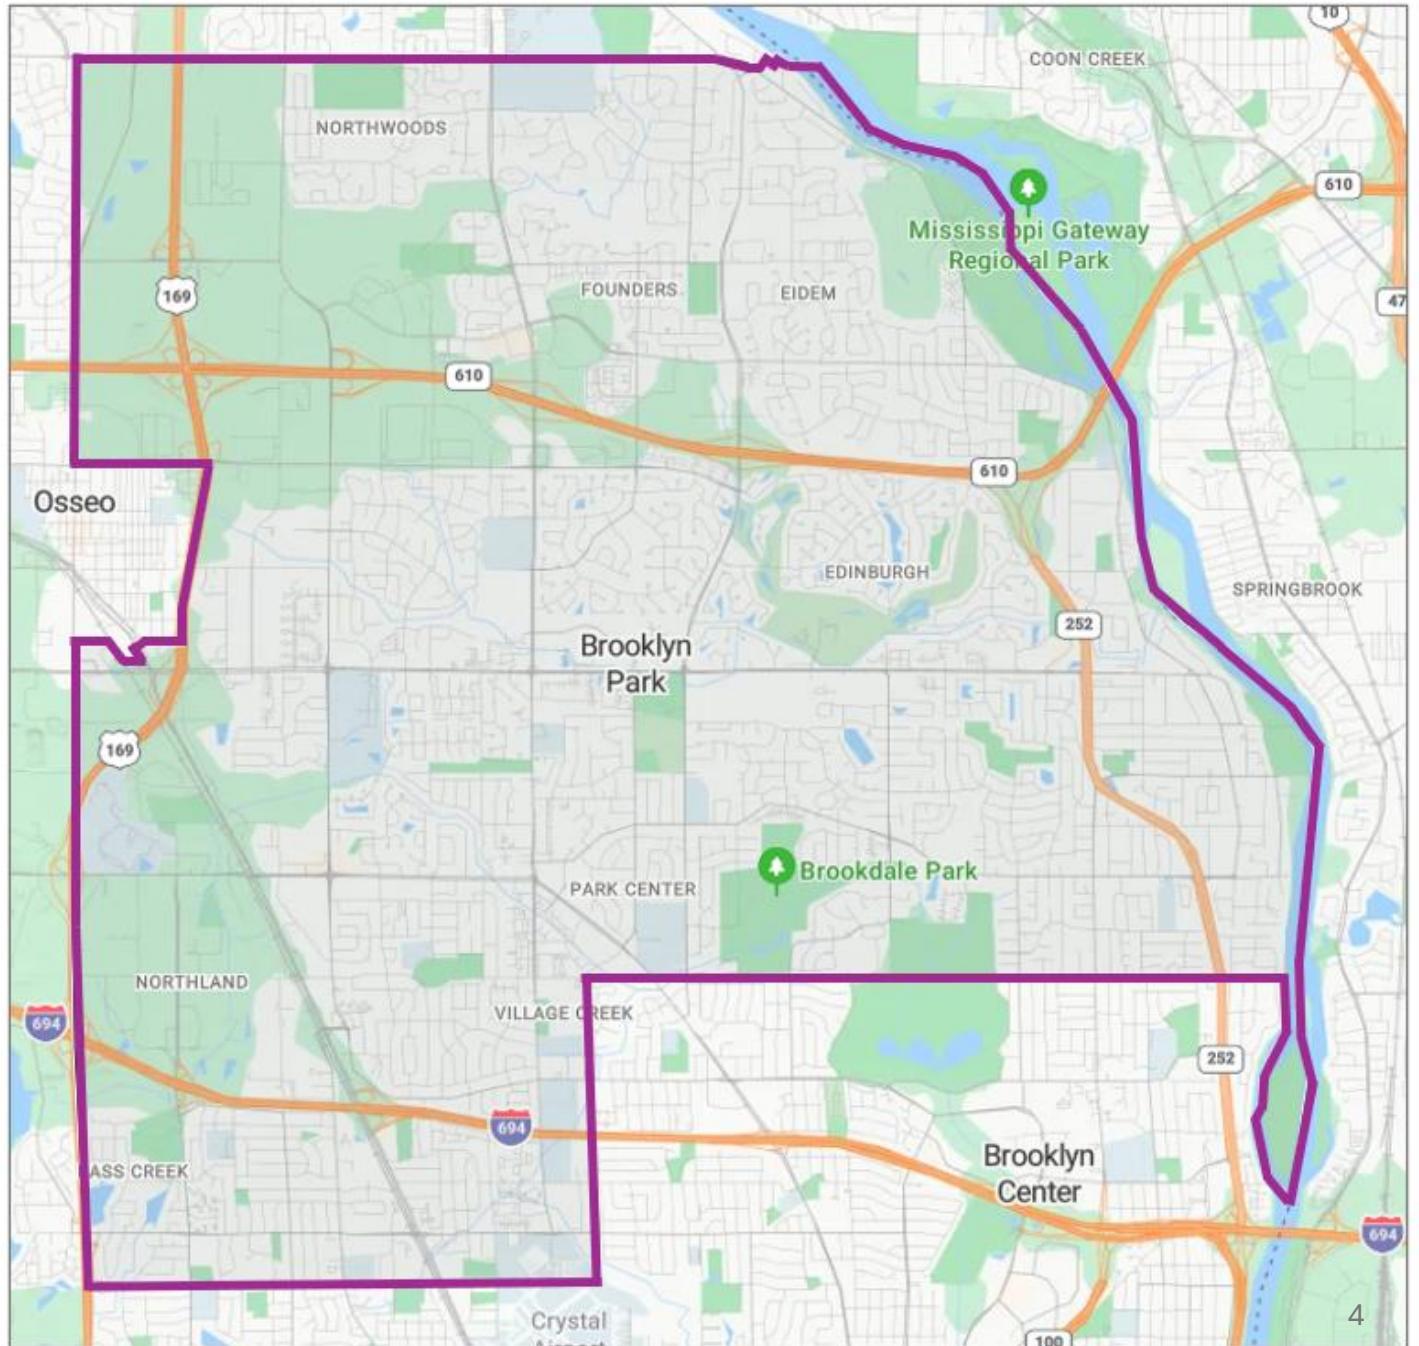

Area Maps for PIT Observational Count 2025

Areas

- Bloomington..... Page 3
- Brooklyn Park and Brooklyn Center..... Page 4 and 5
- Camden and Near North Neighborhoods..... Page 6
- Downtown Central Minneapolis..... Page 7
- Hopkins..... Page 8
- Maple Grove..... Page 9
- South Minneapolis..... Page 10
- Richfield..... Page 11
- Robbinsdale and Crystal..... Page 12
- St. Louis Park..... Page 13
- University and Northeast neighborhoods..... Page 14

Bloomington

Brooklyn Park

Brooklyn Center

Camden and Near North

Camden Neighborhoods

- Shingle Creek
- Lind-Bohanon
- HIA
- Victory
- Webber-Camden
- CIA
- Cleveland
- Folwell
- McKinley

Near North Neighborhoods

- Jordan
- Hawthorne
- Willard-Hay
- Near North
- Sunner-Glenwood
- Harrison

Downtown Central Minneapolis

Neighborhoods

- North Loop
- Downtown West
- Downtown East
- Elliot Park
- Loring Park
- Stevens Square

Hopkins

Maple Grove

South Minneapolis

Nokomis

- Regina
- Field
- Northrop
- Ericsson
- Page
- Hale
- Keewaydin
- Minnehaha
- Diamond Lake
- Wenonah
- Morris Park

Southwest

- Liden Hills
- East Harriet
- King Field
- Fulton
- Lynnhurst
- Tangletown
- Armatage
- Kenny
- Windom