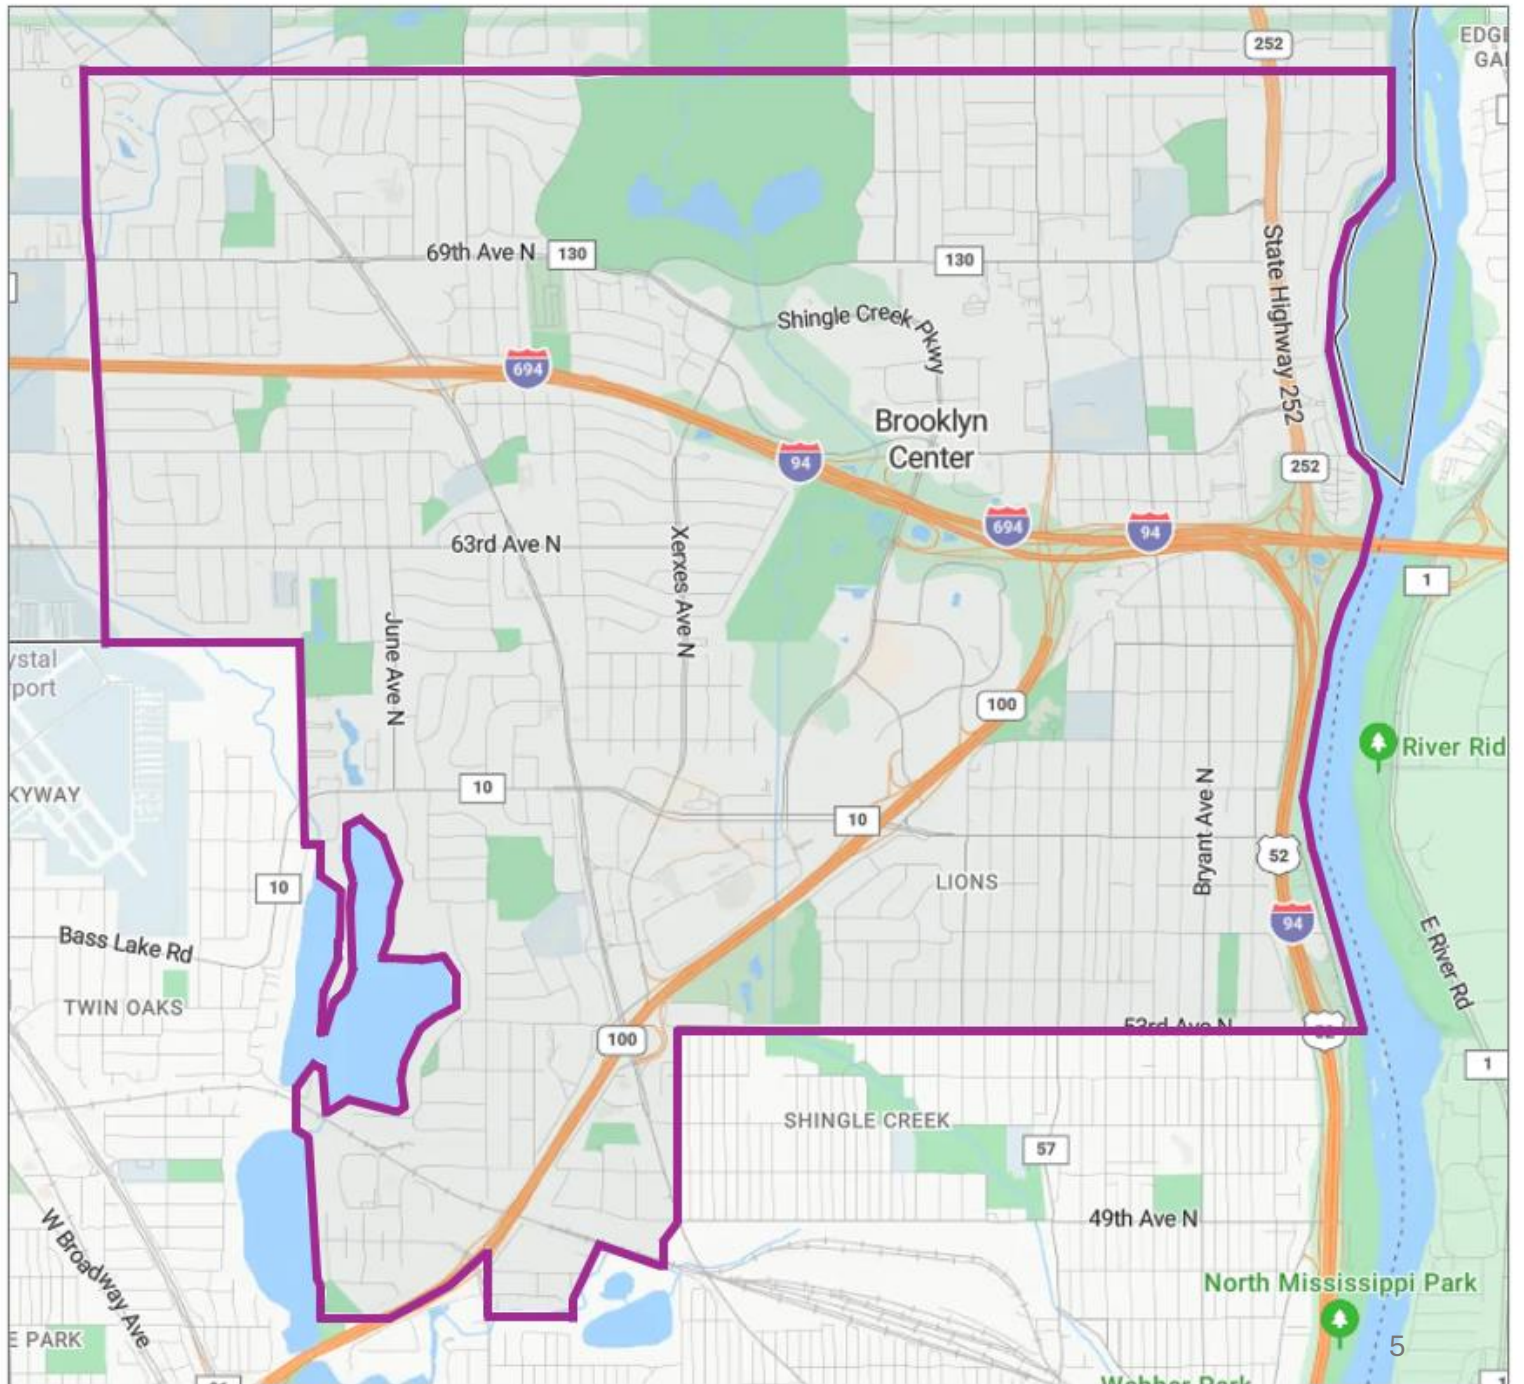

Area Maps for PIT Observational Count 2025

Areas

- Bloomington..... Page 3
- Brooklyn Park and Brooklyn Center..... Page 4 and 5
- Camden and Near North Neighborhoods..... Page 6
- Downtown Central Minneapolis..... Page 7
- Hopkins..... Page 8
- Maple Grove..... Page 9
- South Minneapolis..... Page 10
- Richfield..... Page 11
- Robbinsdale and Crystal..... Page 12
- St. Louis Park..... Page 13
- University and Northeast neighborhoods..... Page 14

Bloomington

Brooklyn Park

Brooklyn Center

Camden and Near North

Camden Neighborhoods

- Shingle Creek
- Lind-Bohanon
- HIA
- Victory
- Webber-Camden
- CIA
- Cleveland
- Folwell
- McKinley

Near North Neighborhoods

- Jordan
- Hawthorne
- Willard-Hay
- Near North
- Sunner-Glenwood
- Harrison

Downtown Central Minneapolis

Neighborhoods

- North Loop
- Downtown West
- Downtown East
- Elliot Park
- Loring Park
- Stevens Square

Hopkins

Maple Grove

South Minneapolis

Nokomis

- Regina
- Field
- Northrop
- Ericsson
- Page
- Hale
- Keewaydin
- Minnehaha
- Diamond Lake
- Wenonah
- Morris Park

Southwest

- Liden Hills
- East Harriet
- King Field
- Fulton
- Lynnhurst
- Tangletown
- Armatage
- Kenny
- Windom