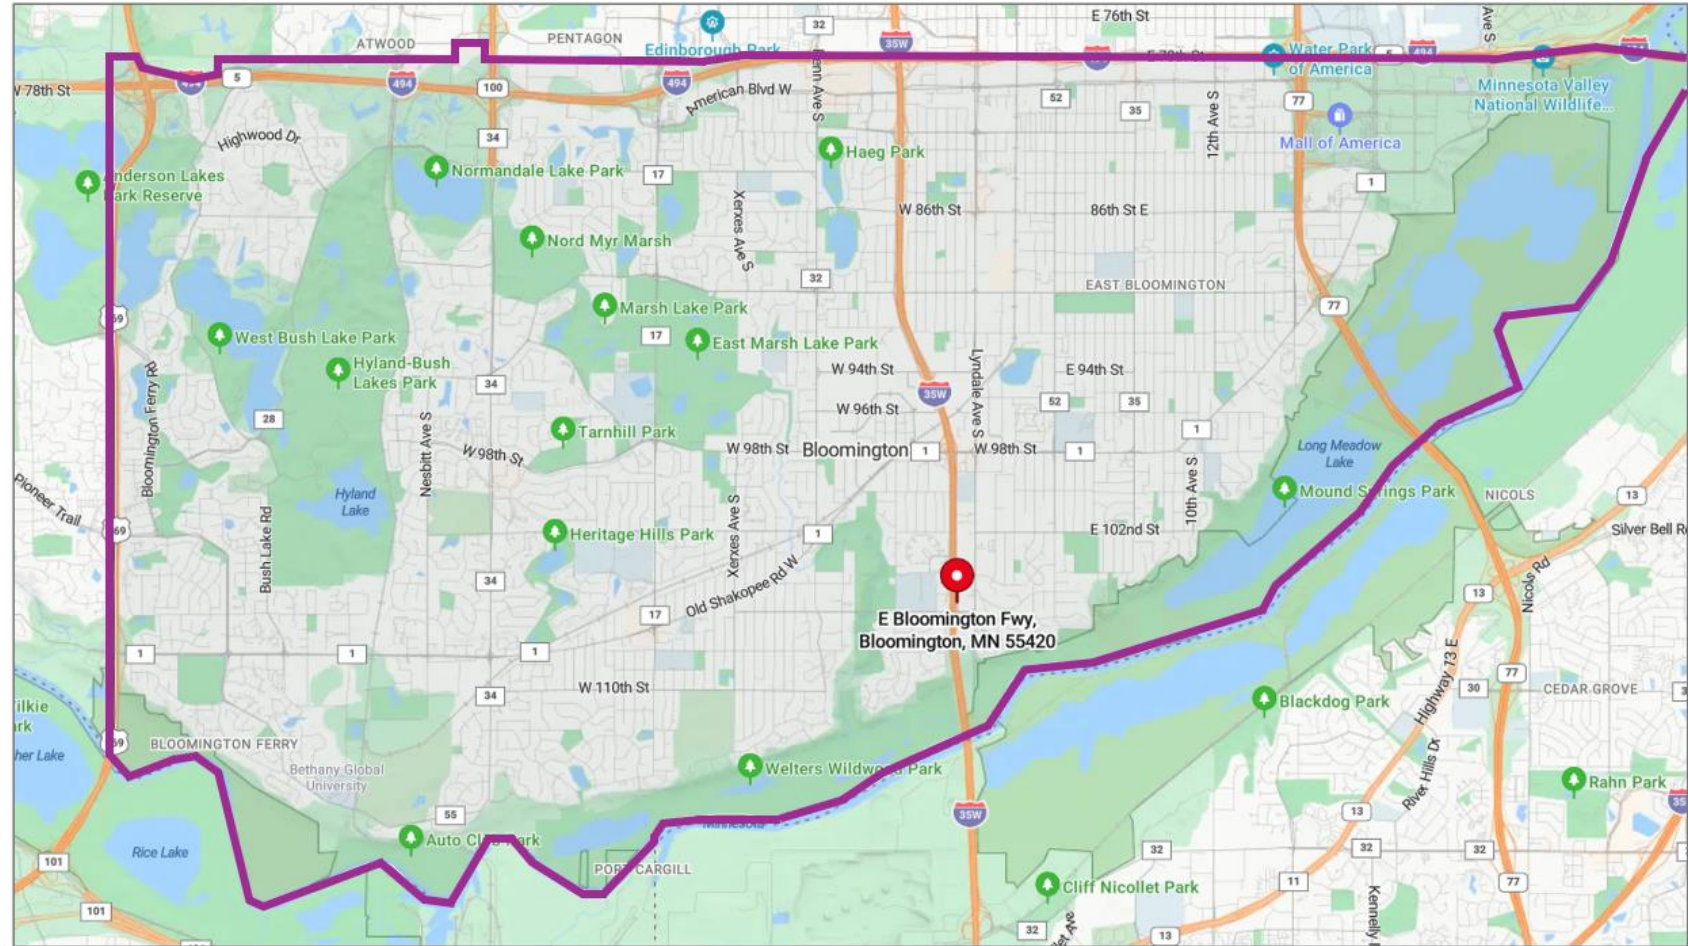

Area Maps for PIT Observational Count 2025

Areas

- Bloomington..... Page 3
- Brooklyn Park and Brooklyn Center..... Page 4 and 5
- Camden and Near North Neighborhoods..... Page 6
- Downtown Central Minneapolis..... Page 7
- Hopkins..... Page 8
- Maple Grove..... Page 9
- South Minneapolis..... Page 10
- Richfield..... Page 11
- Robbinsdale and Crystal..... Page 12
- St. Louis Park..... Page 13
- University and Northeast neighborhoods..... Page 14

Bloomington

Brooklyn Park

Brooklyn Center

Camden and Near North

Camden Neighborhoods

- Shingle Creek
- Lind-Bohanon
- HIA
- Victory
- Webber-Camden
- CIA
- Cleveland
- Folwell
- McKinley

Near North Neighborhoods

- Jordan
- Hawthorne
- Willard-Hay
- Near North
- Sunner-Glenwood
- Harrison

Downtown Central Minneapolis

Neighborhoods

- North Loop
- Downtown West
- Downtown East
- Elliot Park
- Loring Park
- Stevens Square

University

- Nicollet Island
- Marcy Holmes
- Mid-city Industrial
- Como
- University
- Cedar-River Side
- Prospect Park

Northeast

- Columbia Park
- Waite Park
- Marshall Terrace
- Audubon Park
- Bottineau
- Holland
- Sheridan
- Logan Park
- Northeast Park
- St. Anthony West
- St. Anthony East
- Beltrami