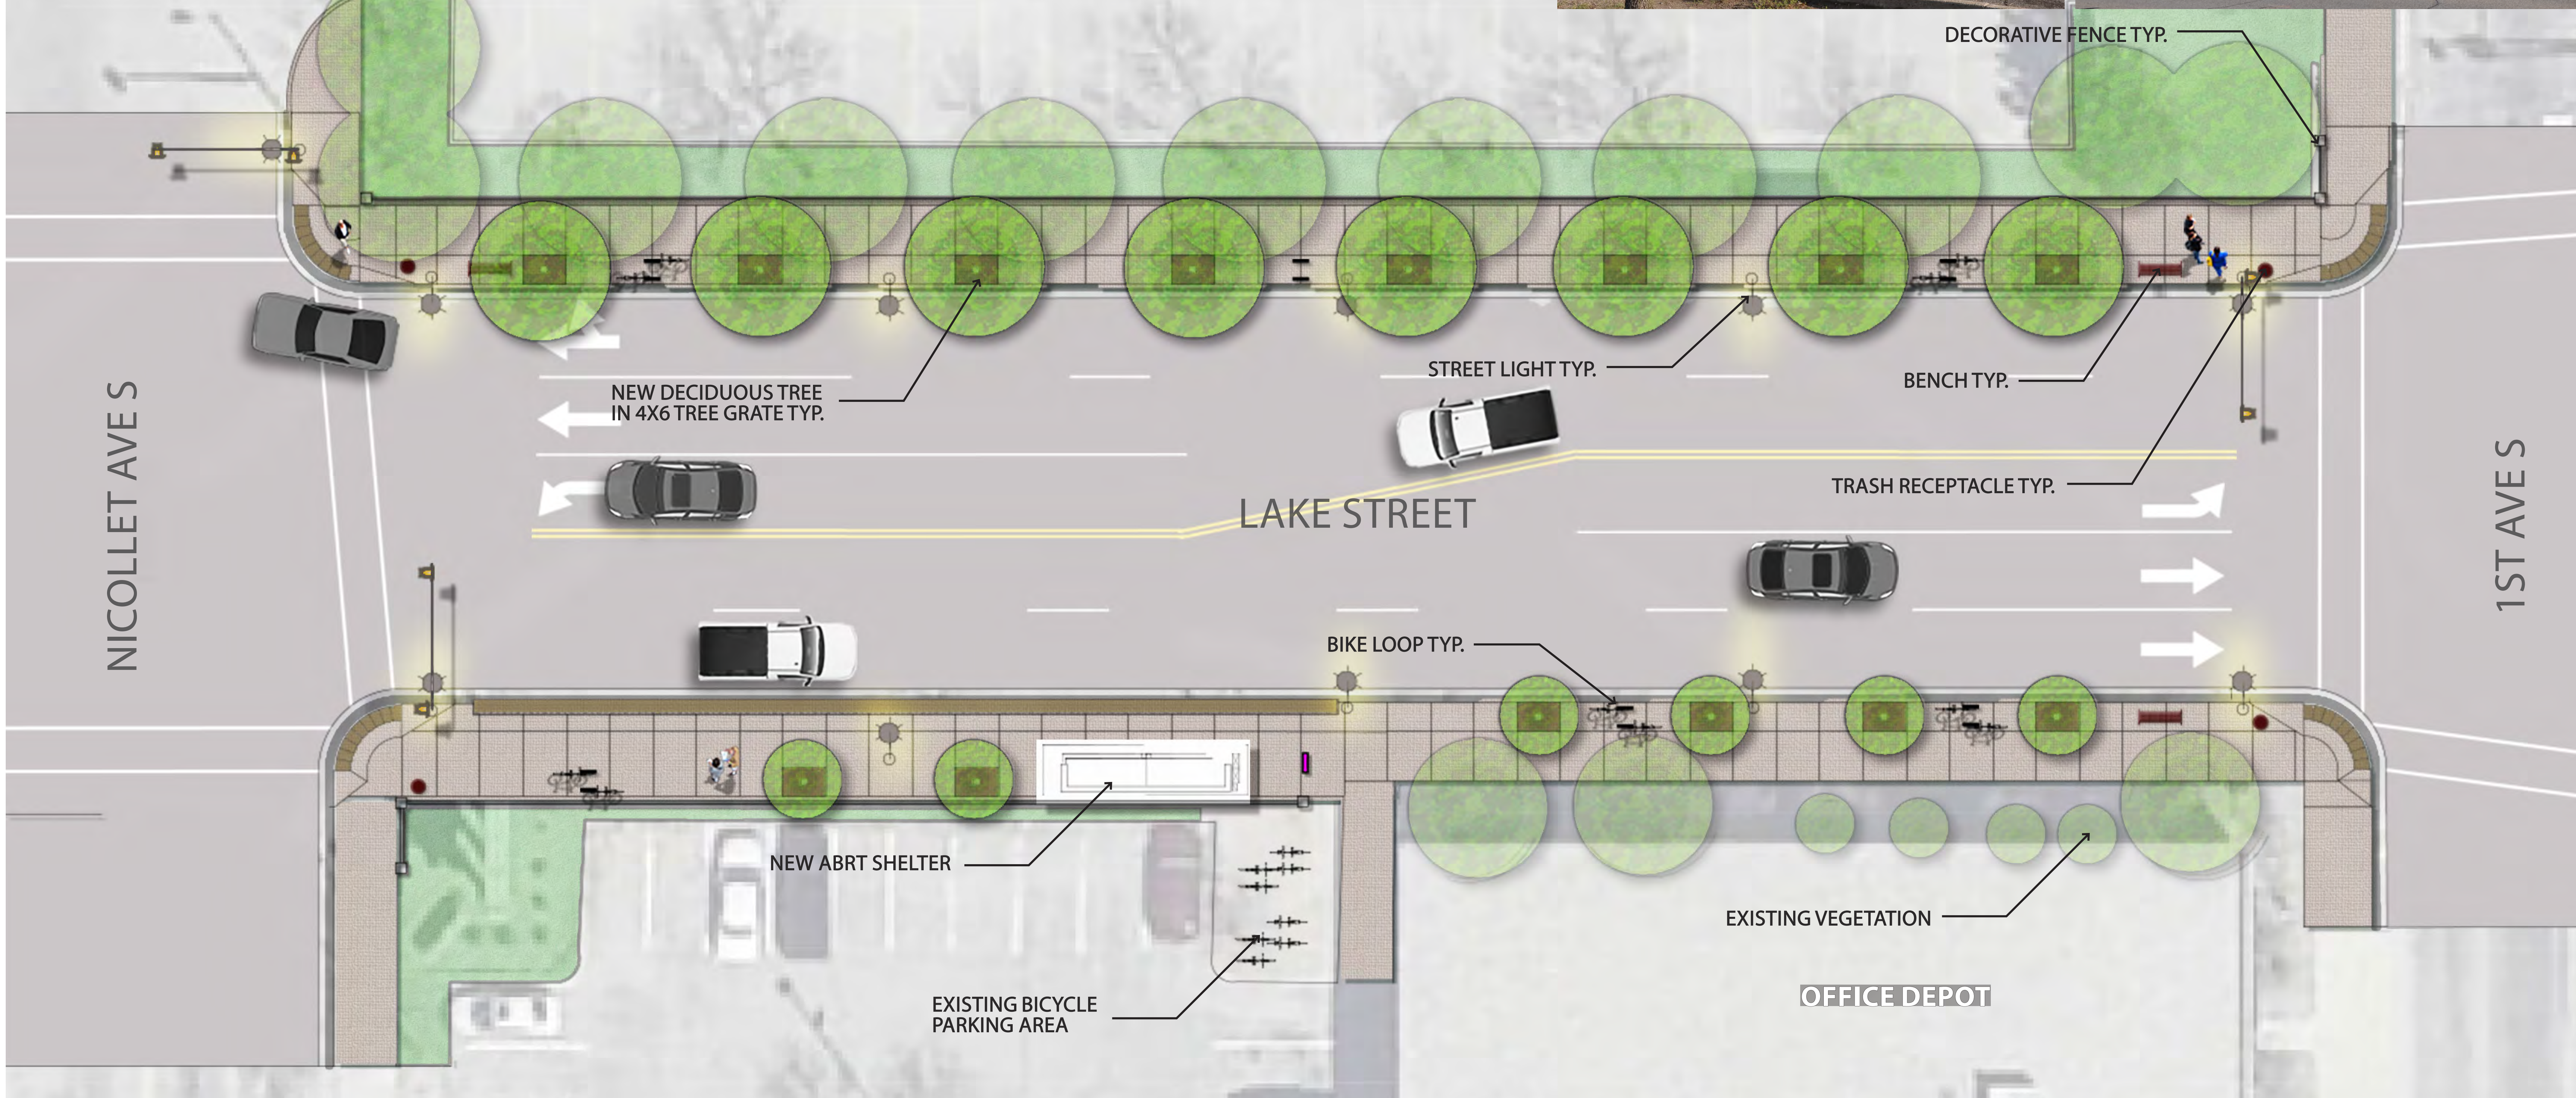

WHITE CASTLE

SUPERVALU

KMART

Lake Street Reconstruction *Nicollet Ave to 1st Ave S*

Lake Street Reconstruction *1st Ave S to Stevens Ave*

Lake Street Reconstruction 2nd Ave S to 3rd Ave S

Lake Street Reconstruction

3rd Ave S to Clinton Ave S

Lake Street Reconstruction

Clinton Ave. to 4th Ave.

Lake Street Reconstruction 4TH AVE to 5th Ave S

BASELINE LEVEL
STREETSCAPE ELEMENTS

ENHANCED LEVEL
STREETSCAPE ELEMENTS