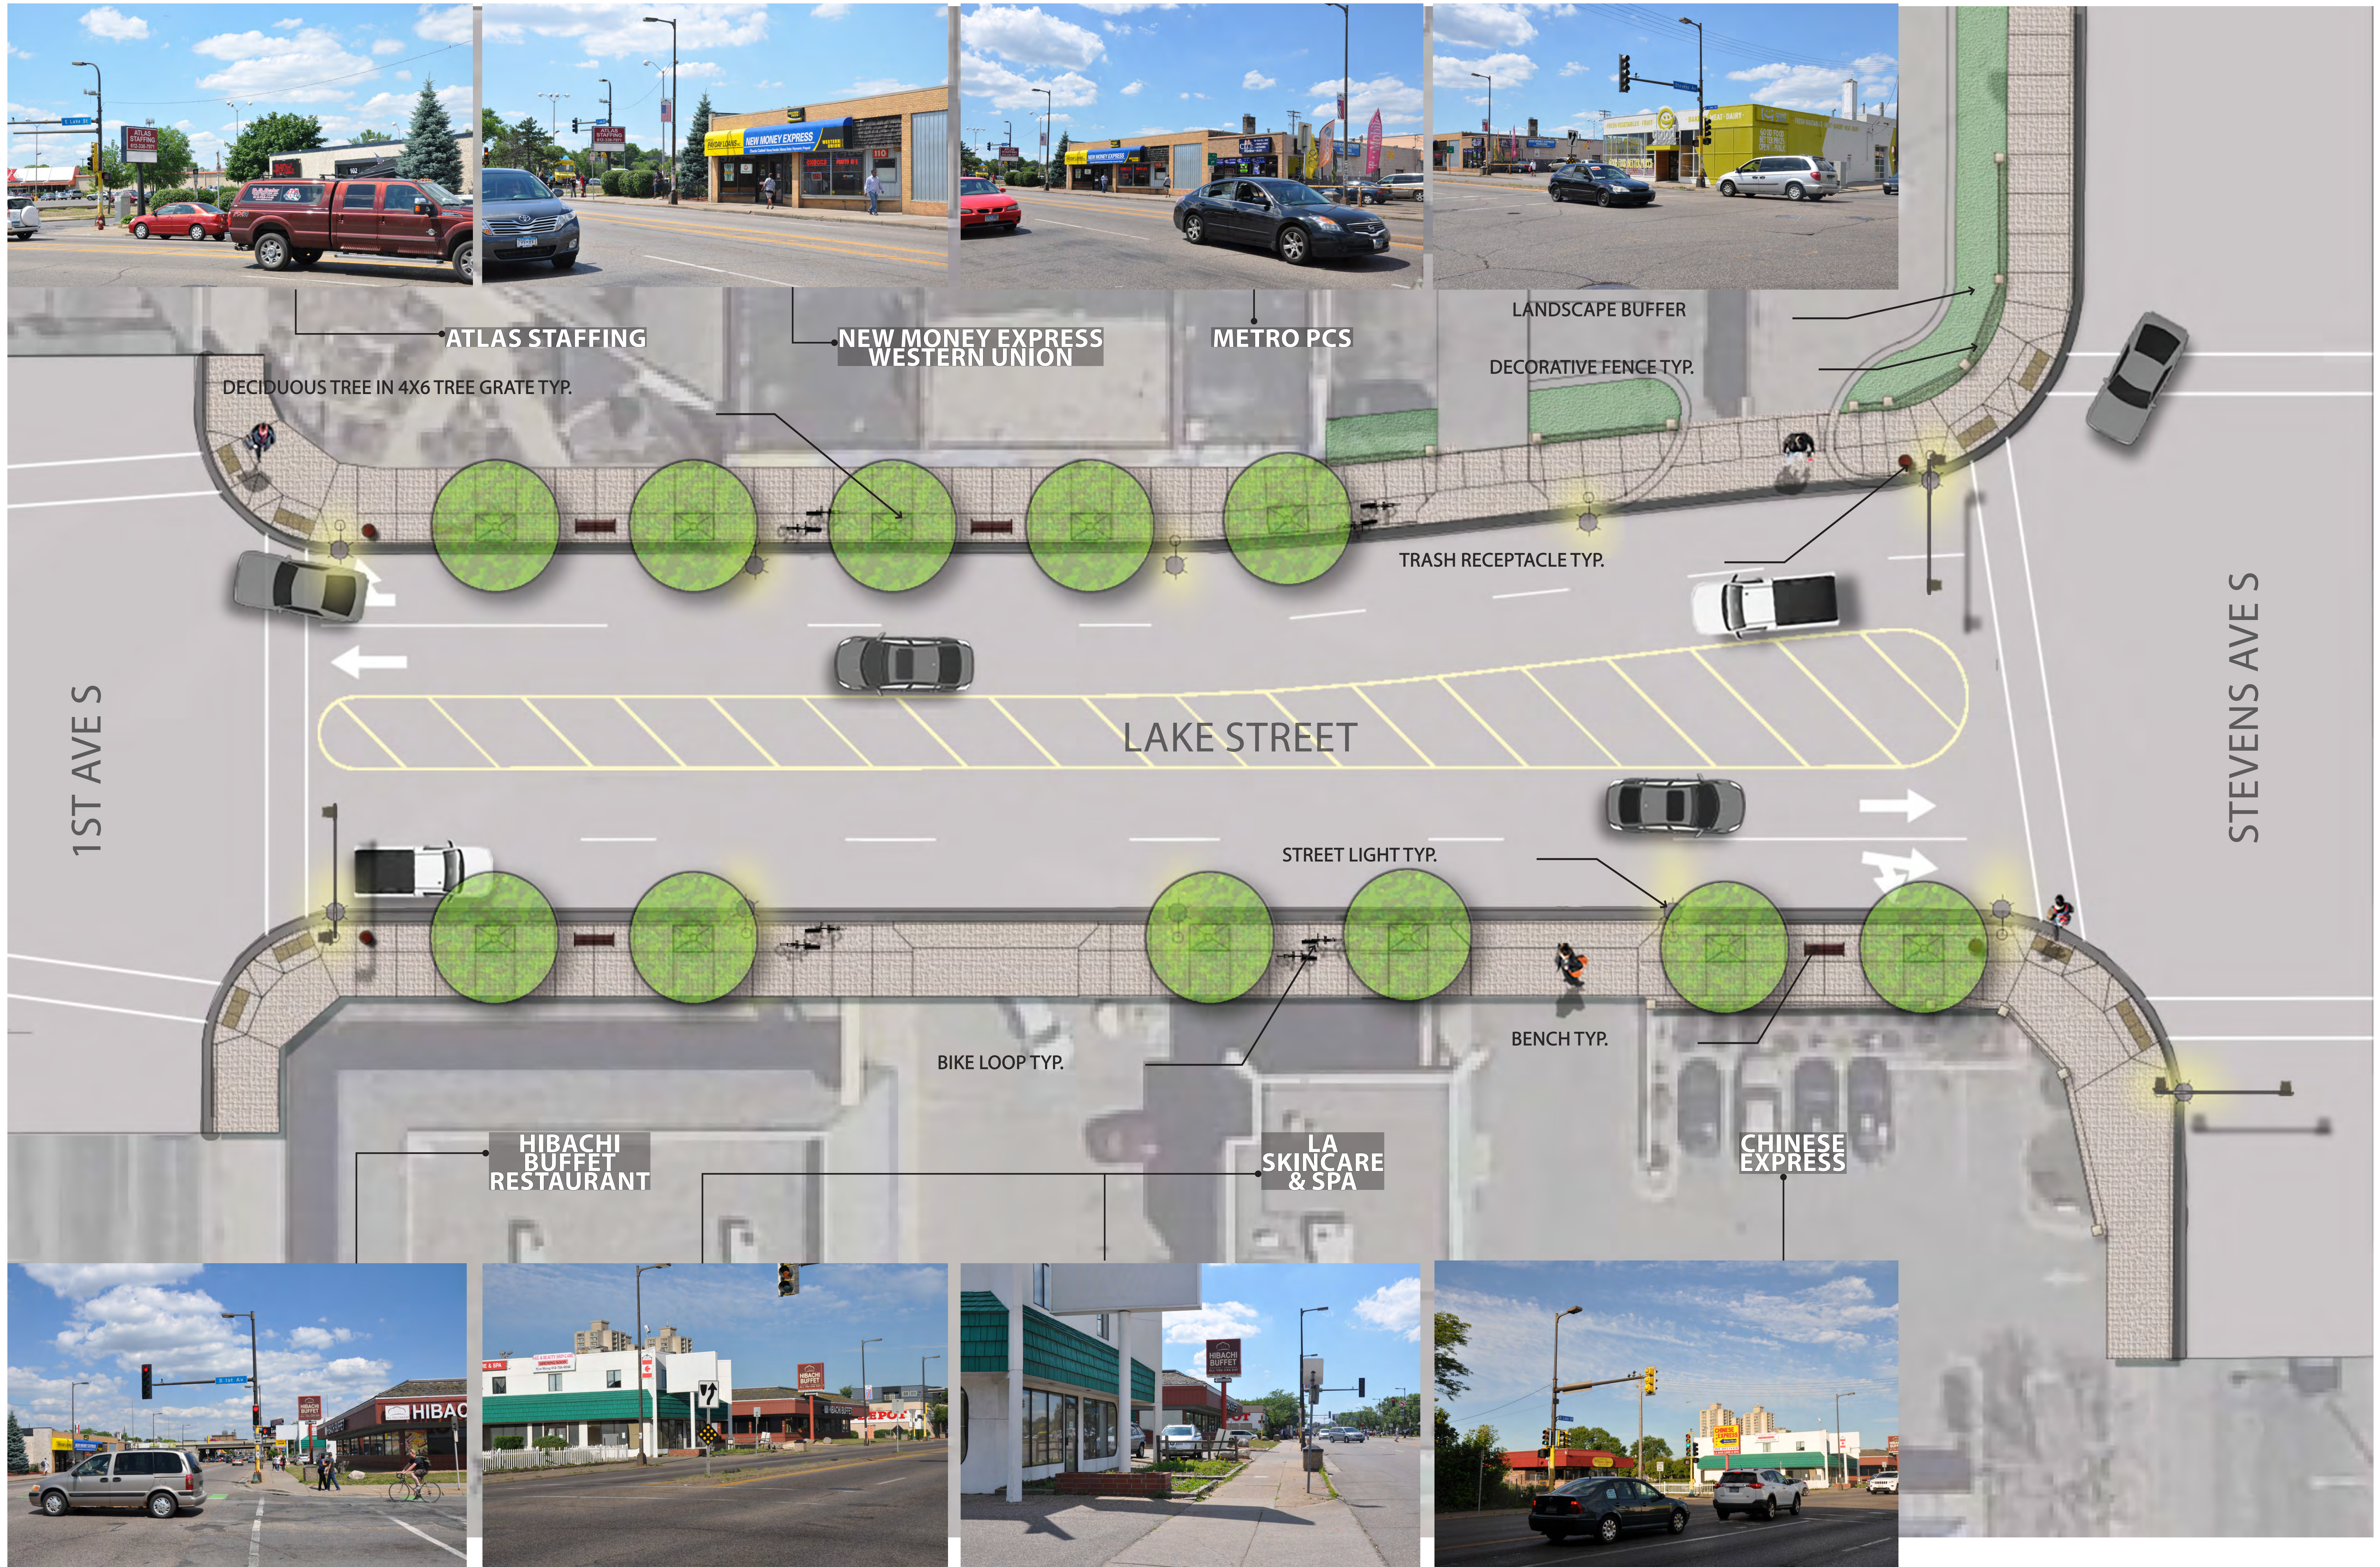

WHITE CASTLE

SUPERVALU

KMART

Lake Street Reconstruction *Nicollet Ave to 1st Ave S*

Lake Street Reconstruction *1st Ave S to Stevens Ave*

Lake Street Reconstruction 2nd Ave S to 3rd Ave S

Lake Street Reconstruction

3rd Ave S to Clinton Ave S

Lake Street Reconstruction

Clinton Ave. to 4th Ave.

Lake Street Reconstruction 4TH AVE to 5th Ave S

BASELINE LEVEL
STREETSCAPE ELEMENTS

ENHANCED LEVEL
STREETSCAPE ELEMENTS