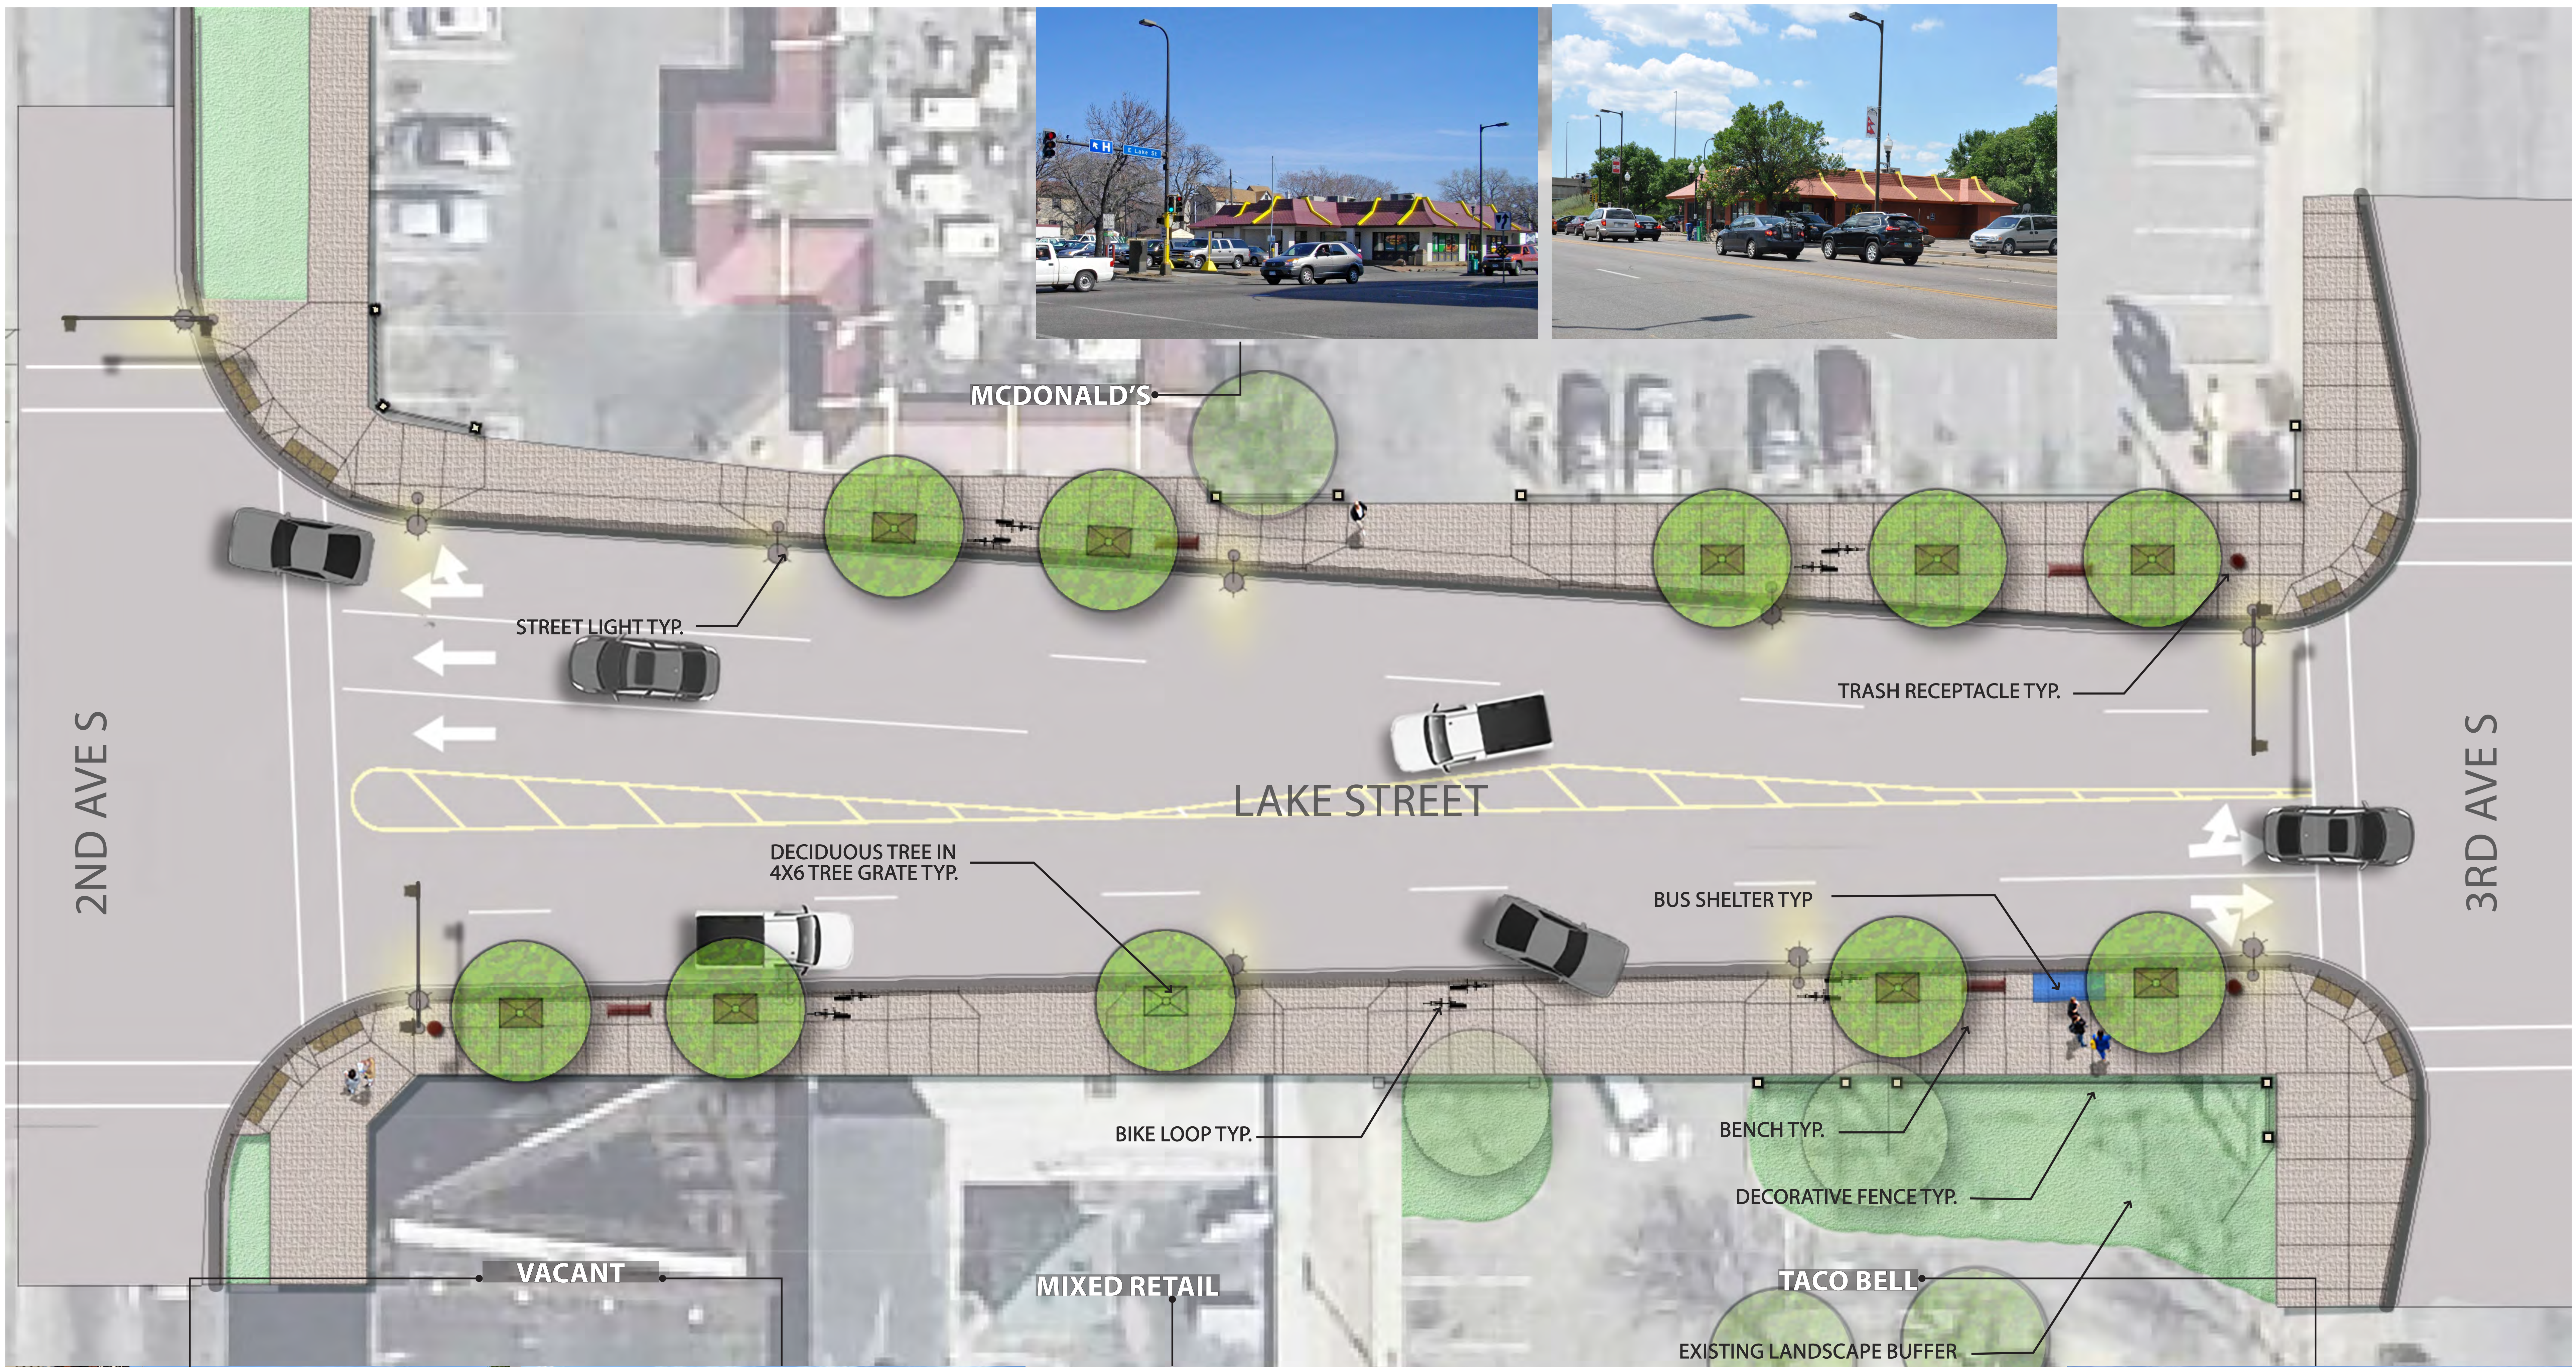

WHITE CASTLE

SUPERVALU

KMART

Lake Street Reconstruction *Nicollet Ave to 1st Ave S*

Lake Street Reconstruction *1st Ave S to Stevens Ave*

Lake Street Reconstruction 2nd Ave S to 3rd Ave S

Lake Street Reconstruction

3rd Ave S to Clinton Ave S

Lake Street Reconstruction

Clinton Ave. to 4th Ave.

Lake Street Reconstruction 4TH AVE to 5th Ave S

BASELINE LEVEL
STREETSCAPE ELEMENTS

ENHANCED LEVEL
STREETSCAPE ELEMENTS