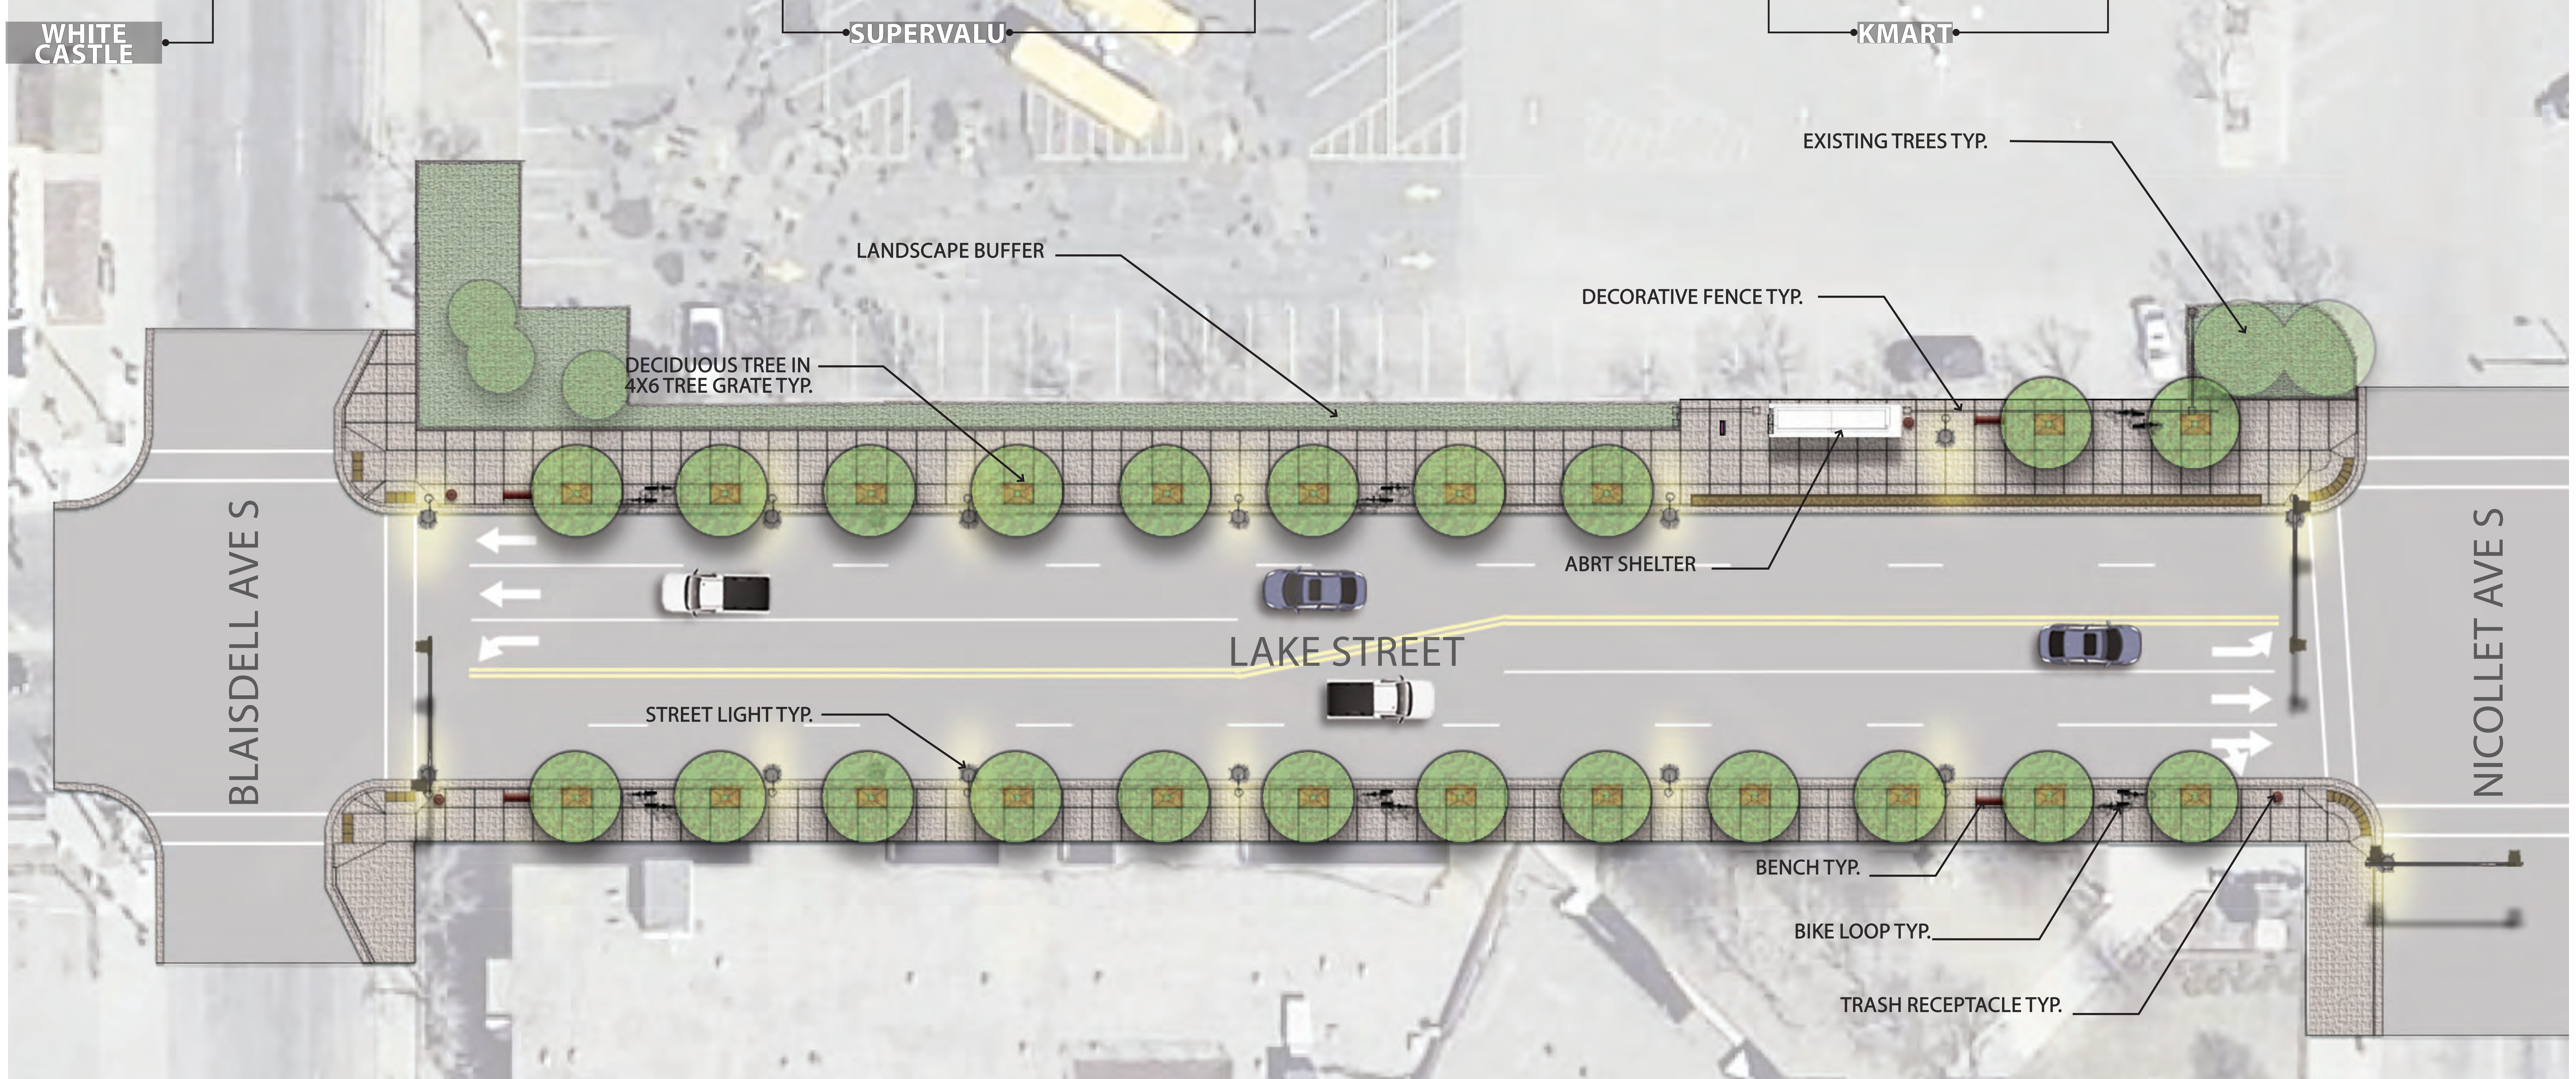

WHITE CASTLE

SUPERVALU

KMART

Lake Street Reconstruction *Nicollet Ave to 1st Ave S*

Lake Street Reconstruction *1st Ave S to Stevens Ave*

Lake Street Reconstruction 2nd Ave S to 3rd Ave S

Lake Street Reconstruction

3rd Ave S to Clinton Ave S

Lake Street Reconstruction

Clinton Ave. to 4th Ave.

Lake Street Reconstruction 4TH AVE to 5th Ave S

BASELINE LEVEL
STREETSCAPE ELEMENTS

ENHANCED LEVEL
STREETSCAPE ELEMENTS