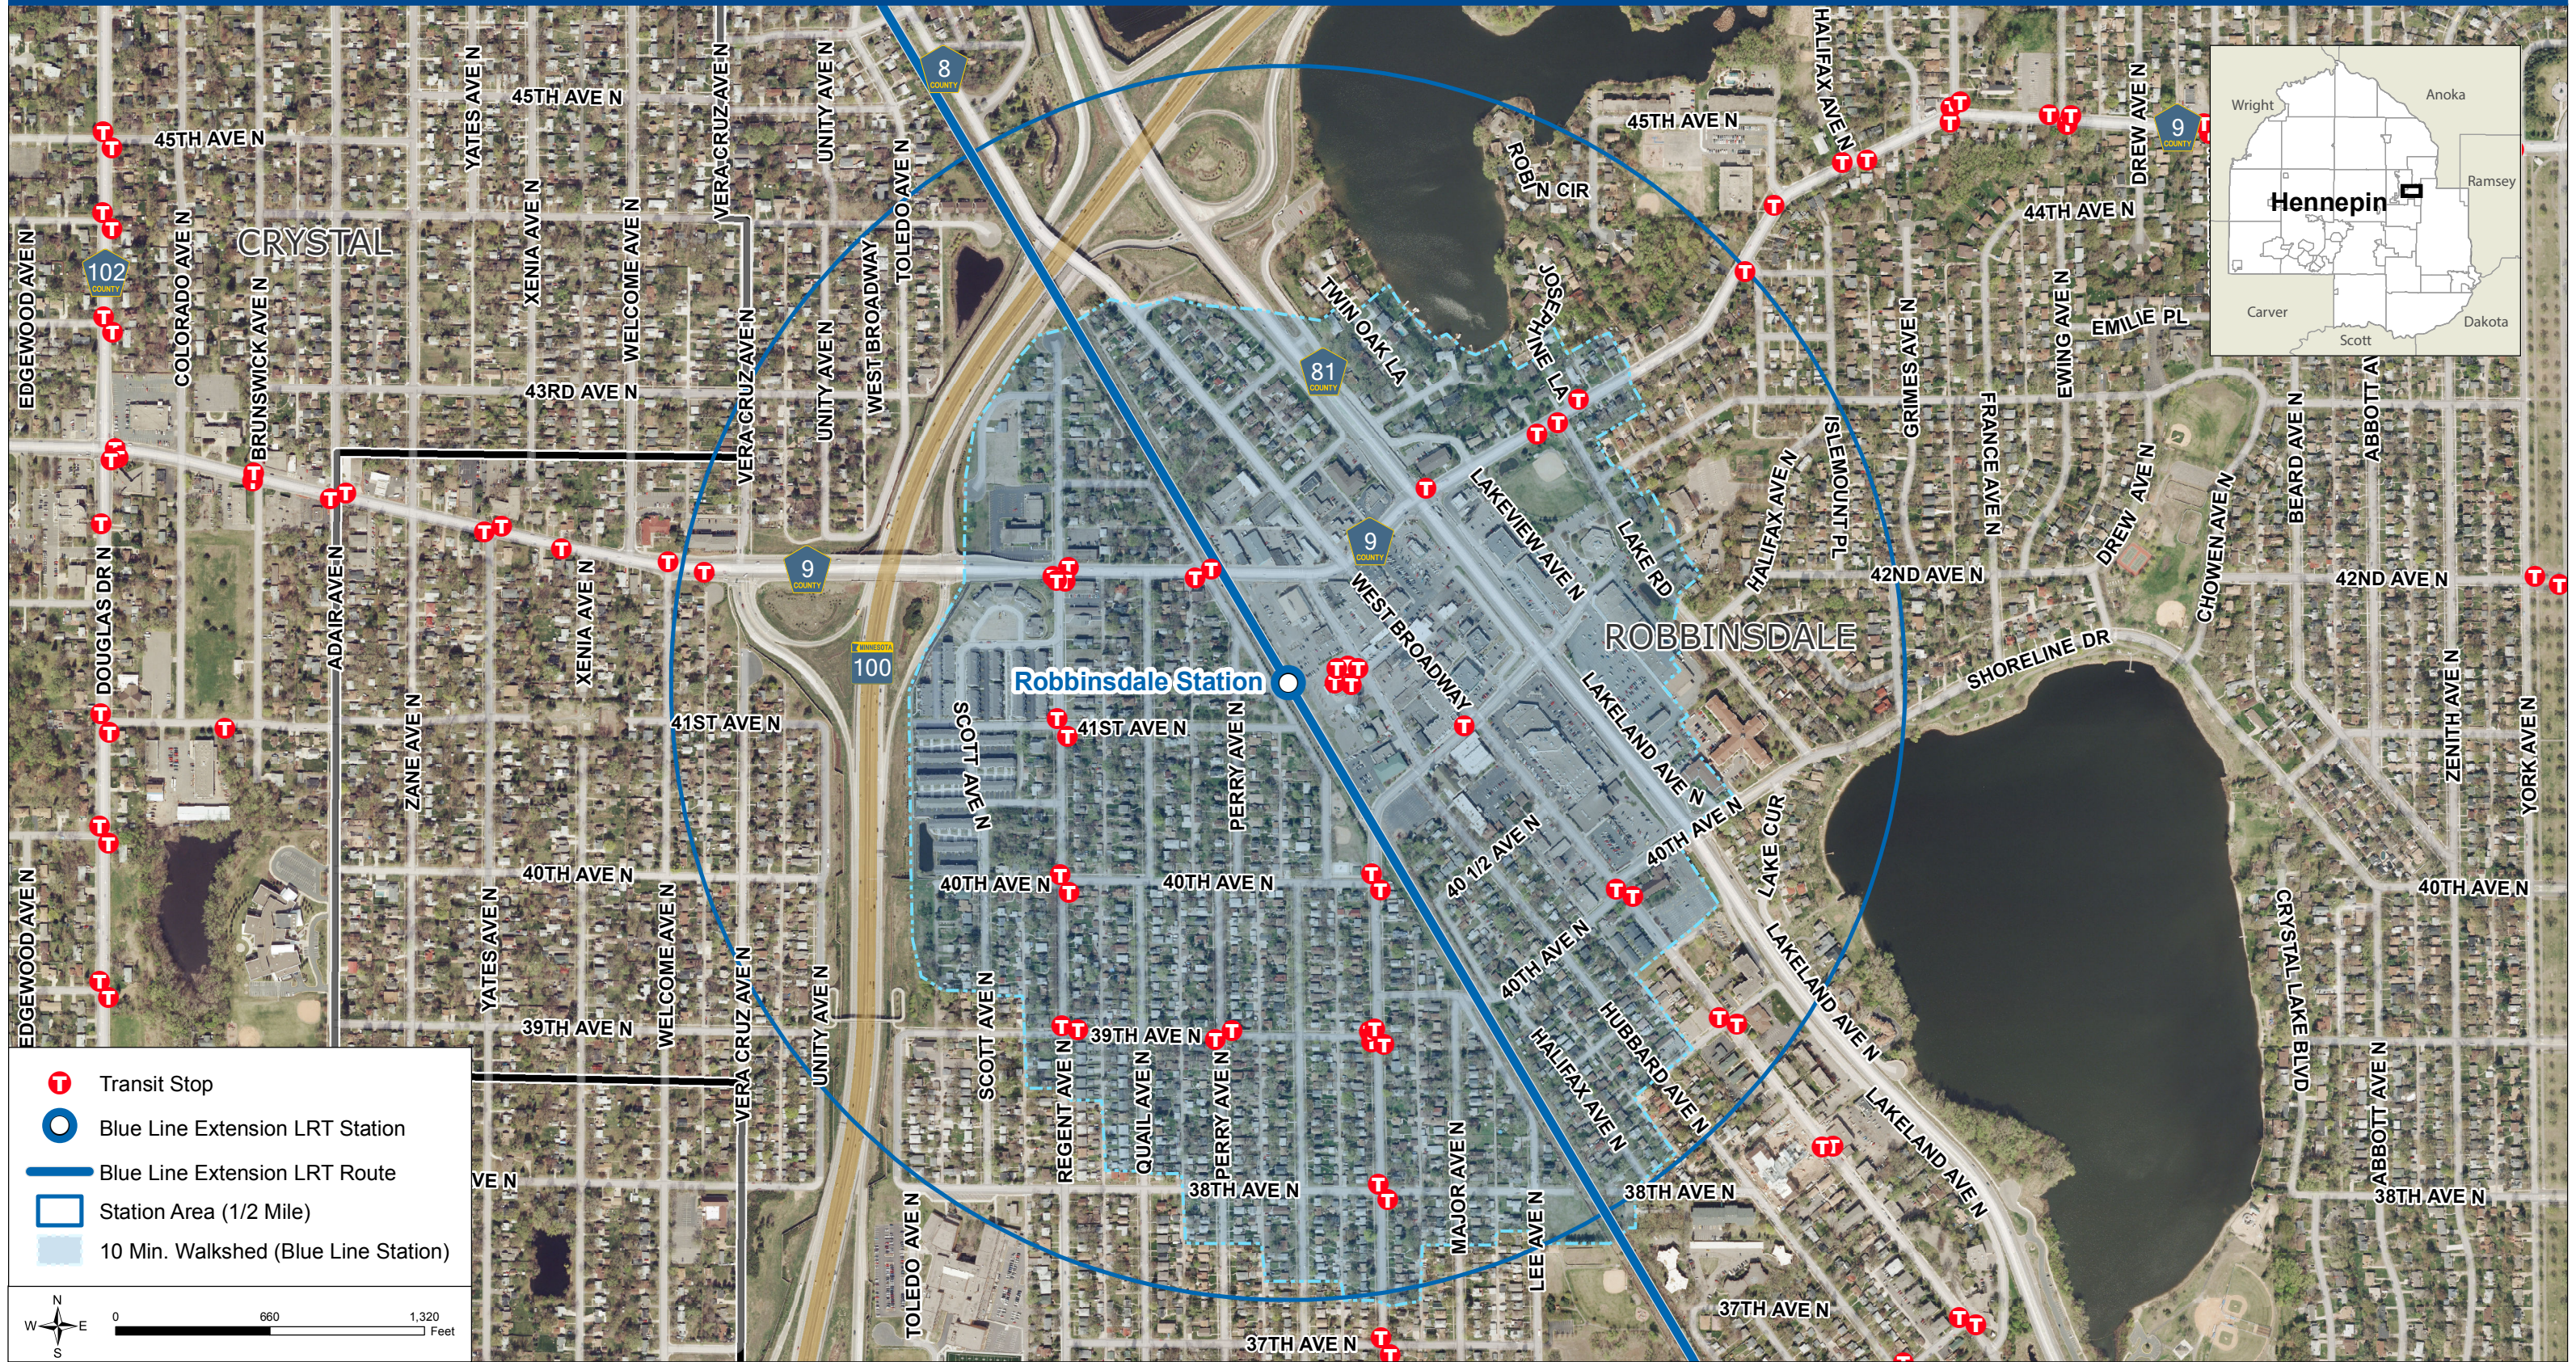

Robbinsdale Station Area

METRO Blue Line Extension (Bottineau LRT)

Publication date: 2/23/2015

Data source: Hennepin County, Metropolitan Council

This map has been created for informational purposes only and is not considered a legally recorded map or document. Hennepin County makes no warranty, representation, or guarantee as to the content, accuracy, timeliness, or completeness of any of the information provided herein.

Hennepin County Public Works