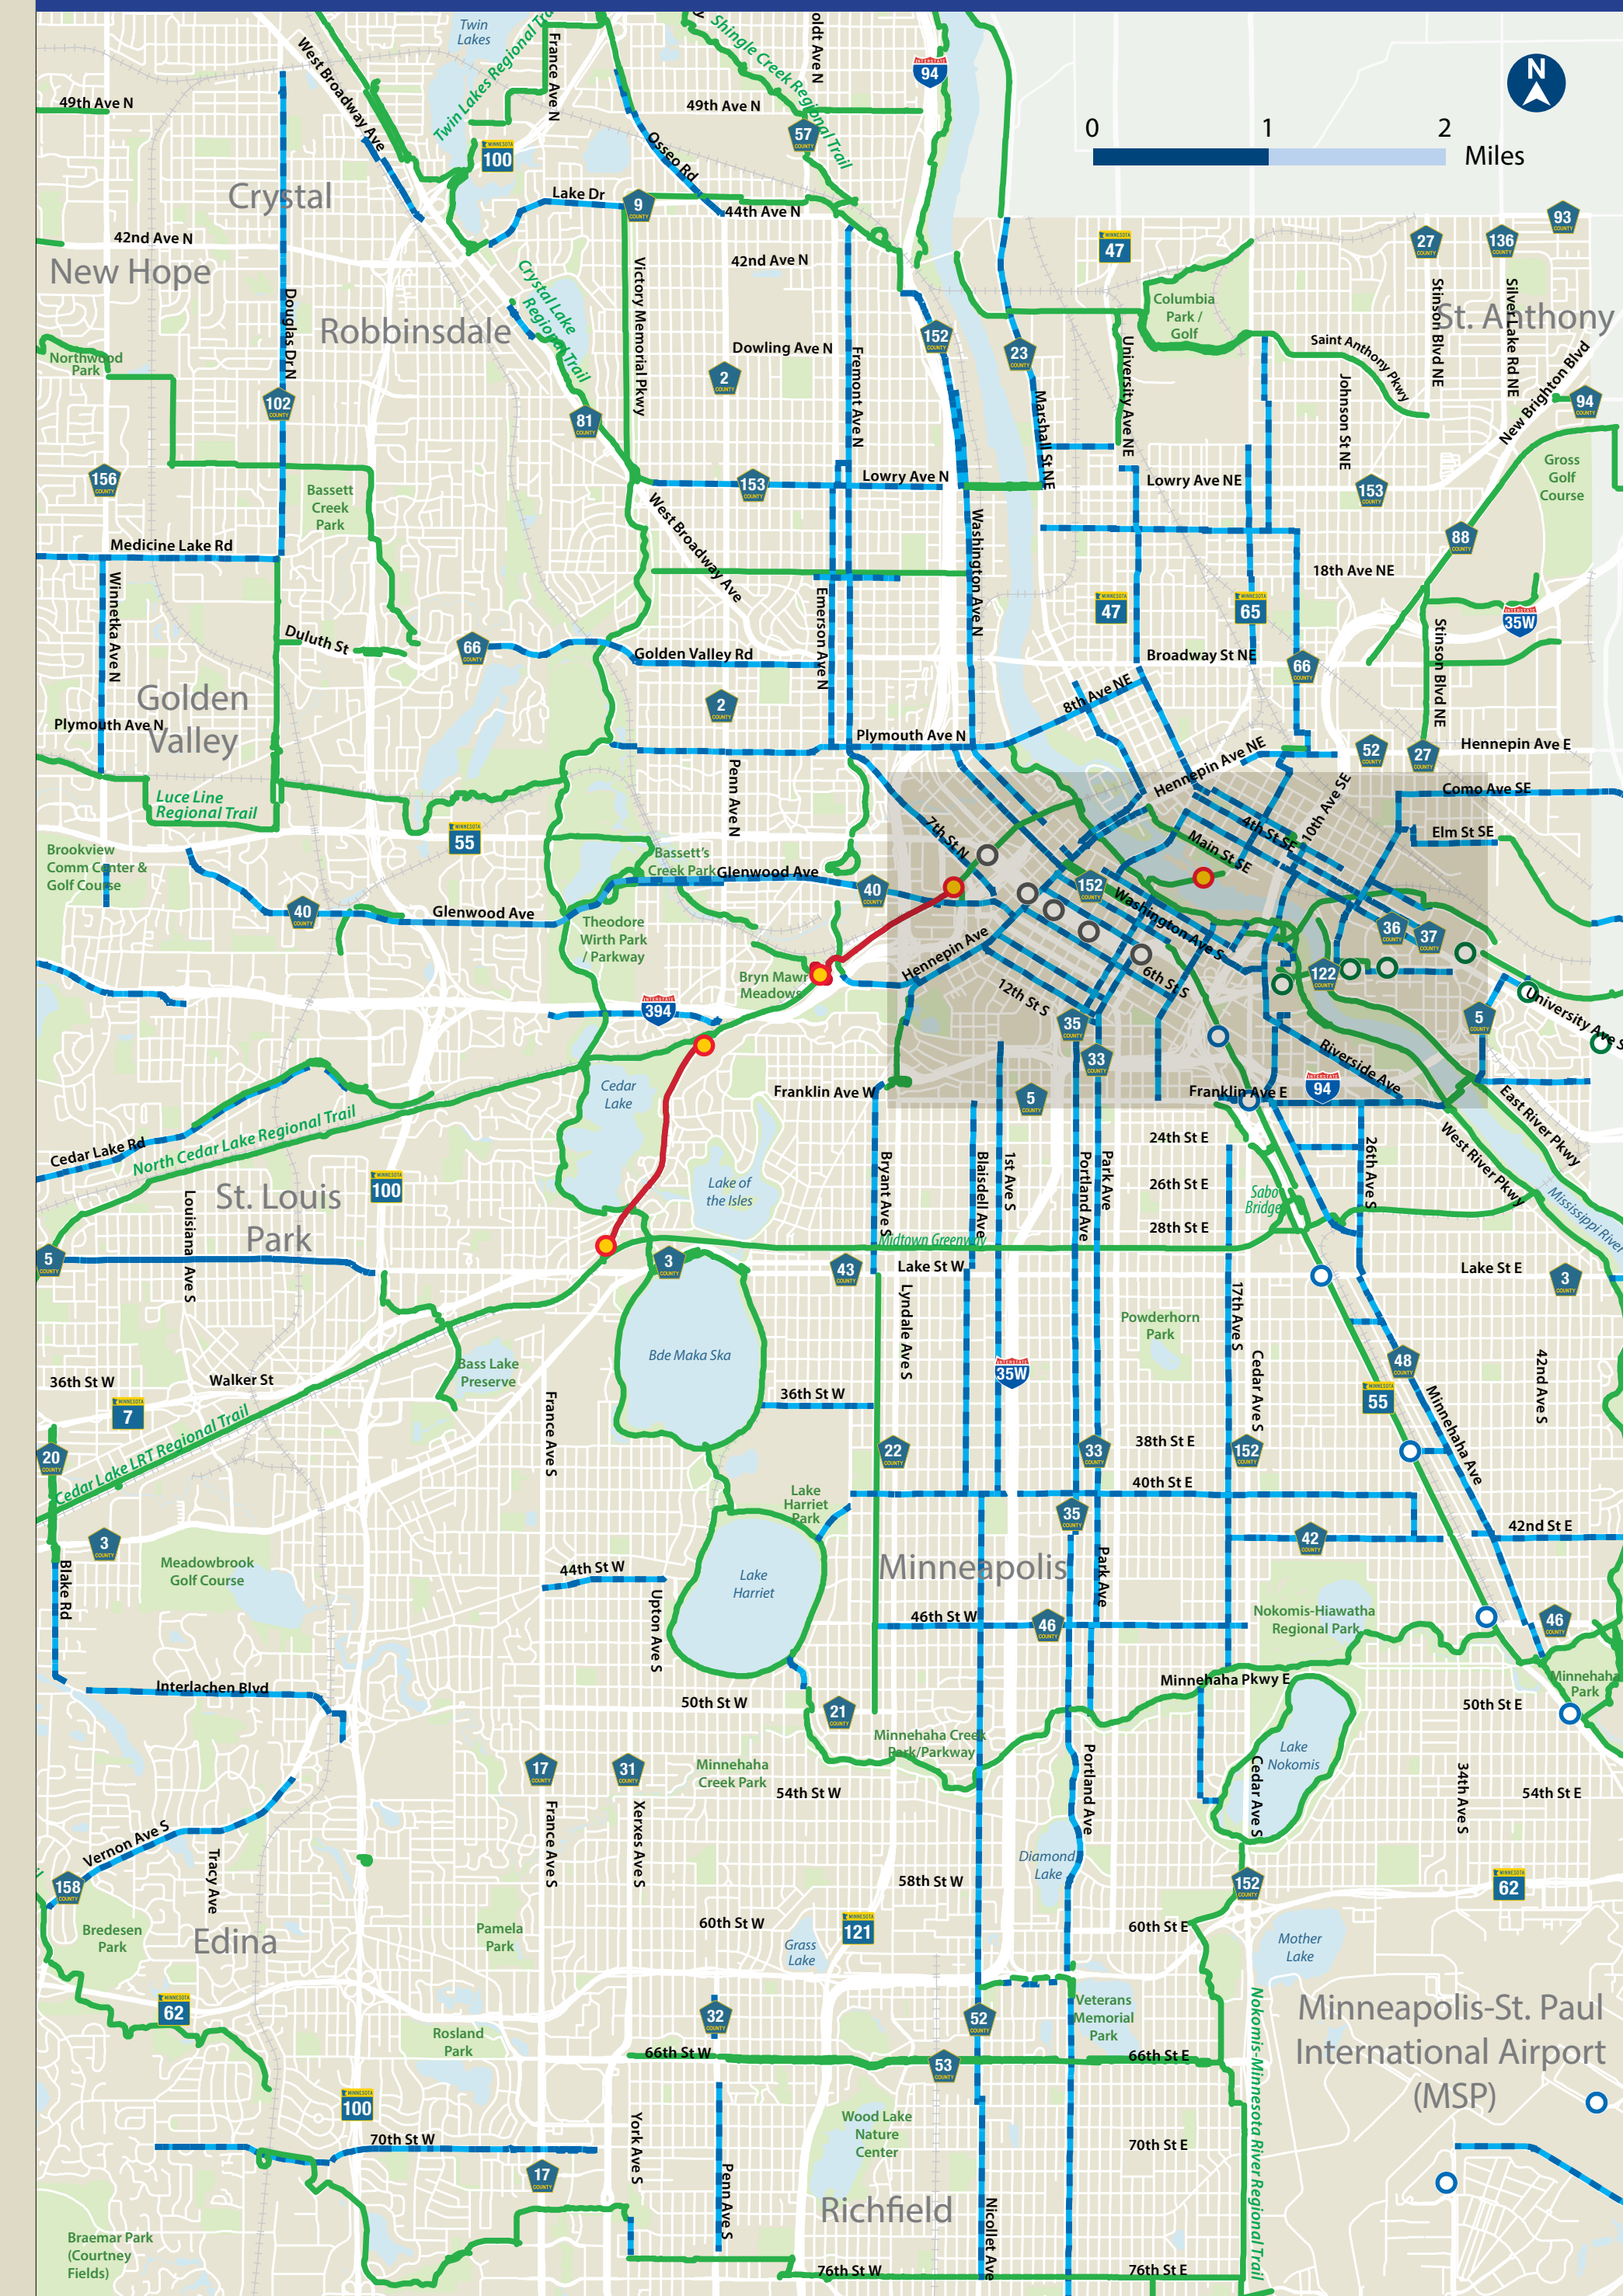

Hennepin County bikeways 2024

Wright County

Anoka County

Legend

1. Off-street county bikeway
   - On-street county bikeway
   - Midtown Greenway entrance
   - Metro LRT
   - METRO Blue Line LRT station
   - METRO Green Line LRT station
   - Highway
   - Interstate — biking prohibited
   - U.S. highway
   - State highway
   - County state aid highway
   - County road
   - Major construction impacts
   - Trail closure point
   - Trail closed
2. Map displays only Hennepin County bike network and is not a comprehensive display of all biking facilities in the area.

Hennepin County

hennepin.us/bike

Minneapolis and neighboring cities