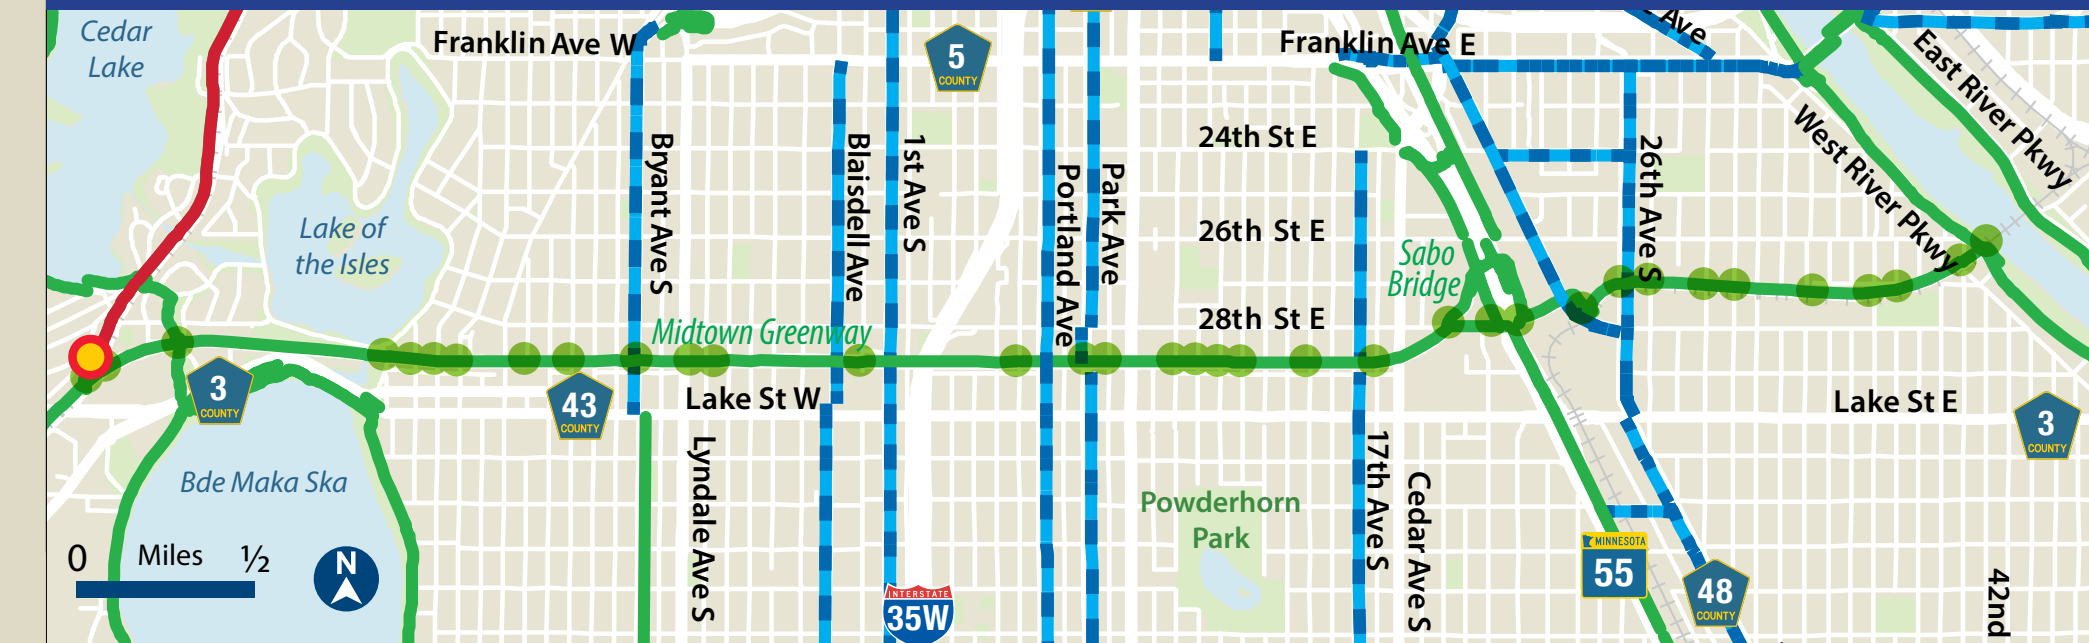

Midtown Greenway