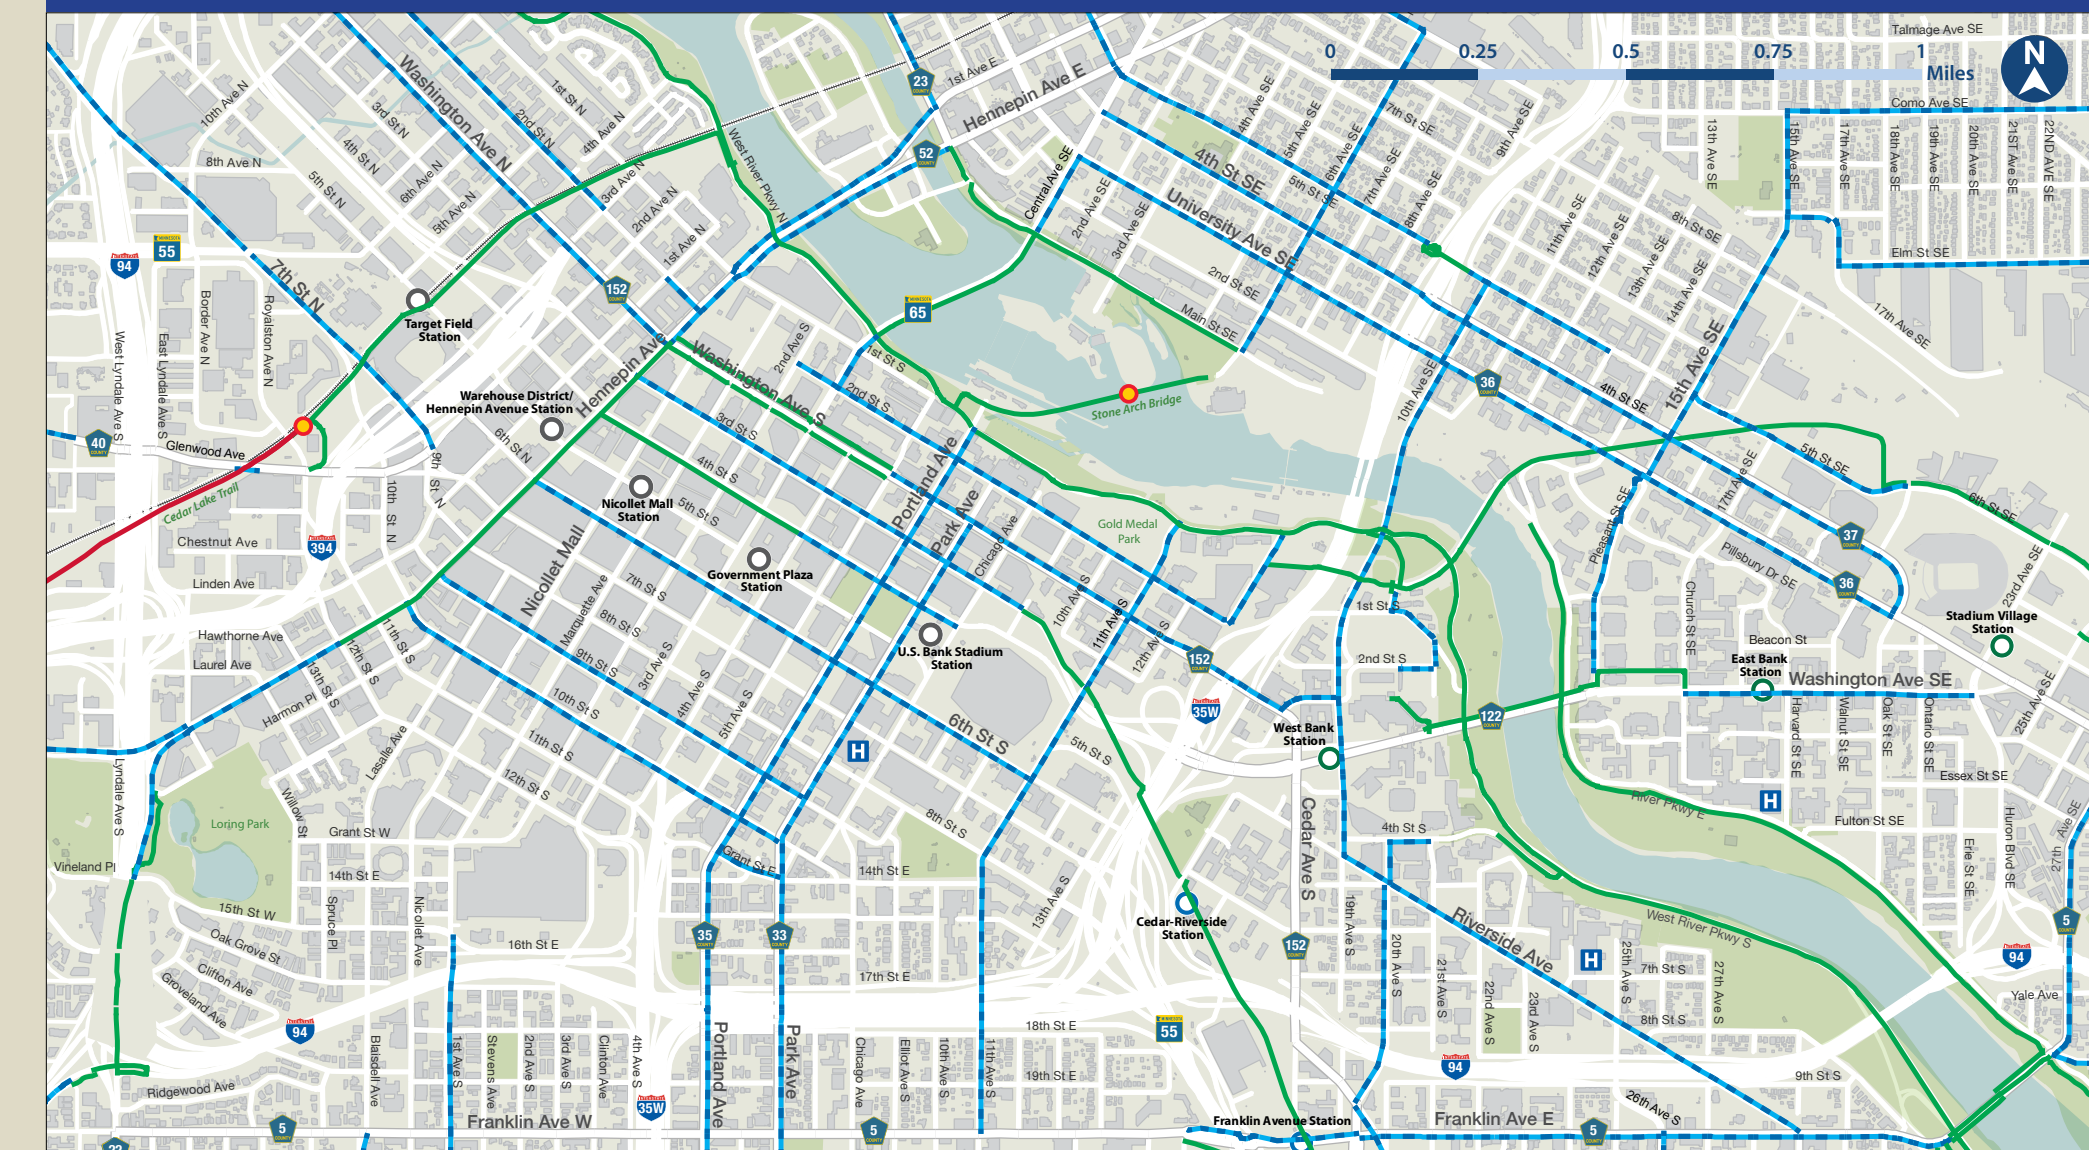

Downtown Minneapolis and the University of Minnesota

Dakota County

Scott County

Carver County

Ramsey County

See inset for greater detail