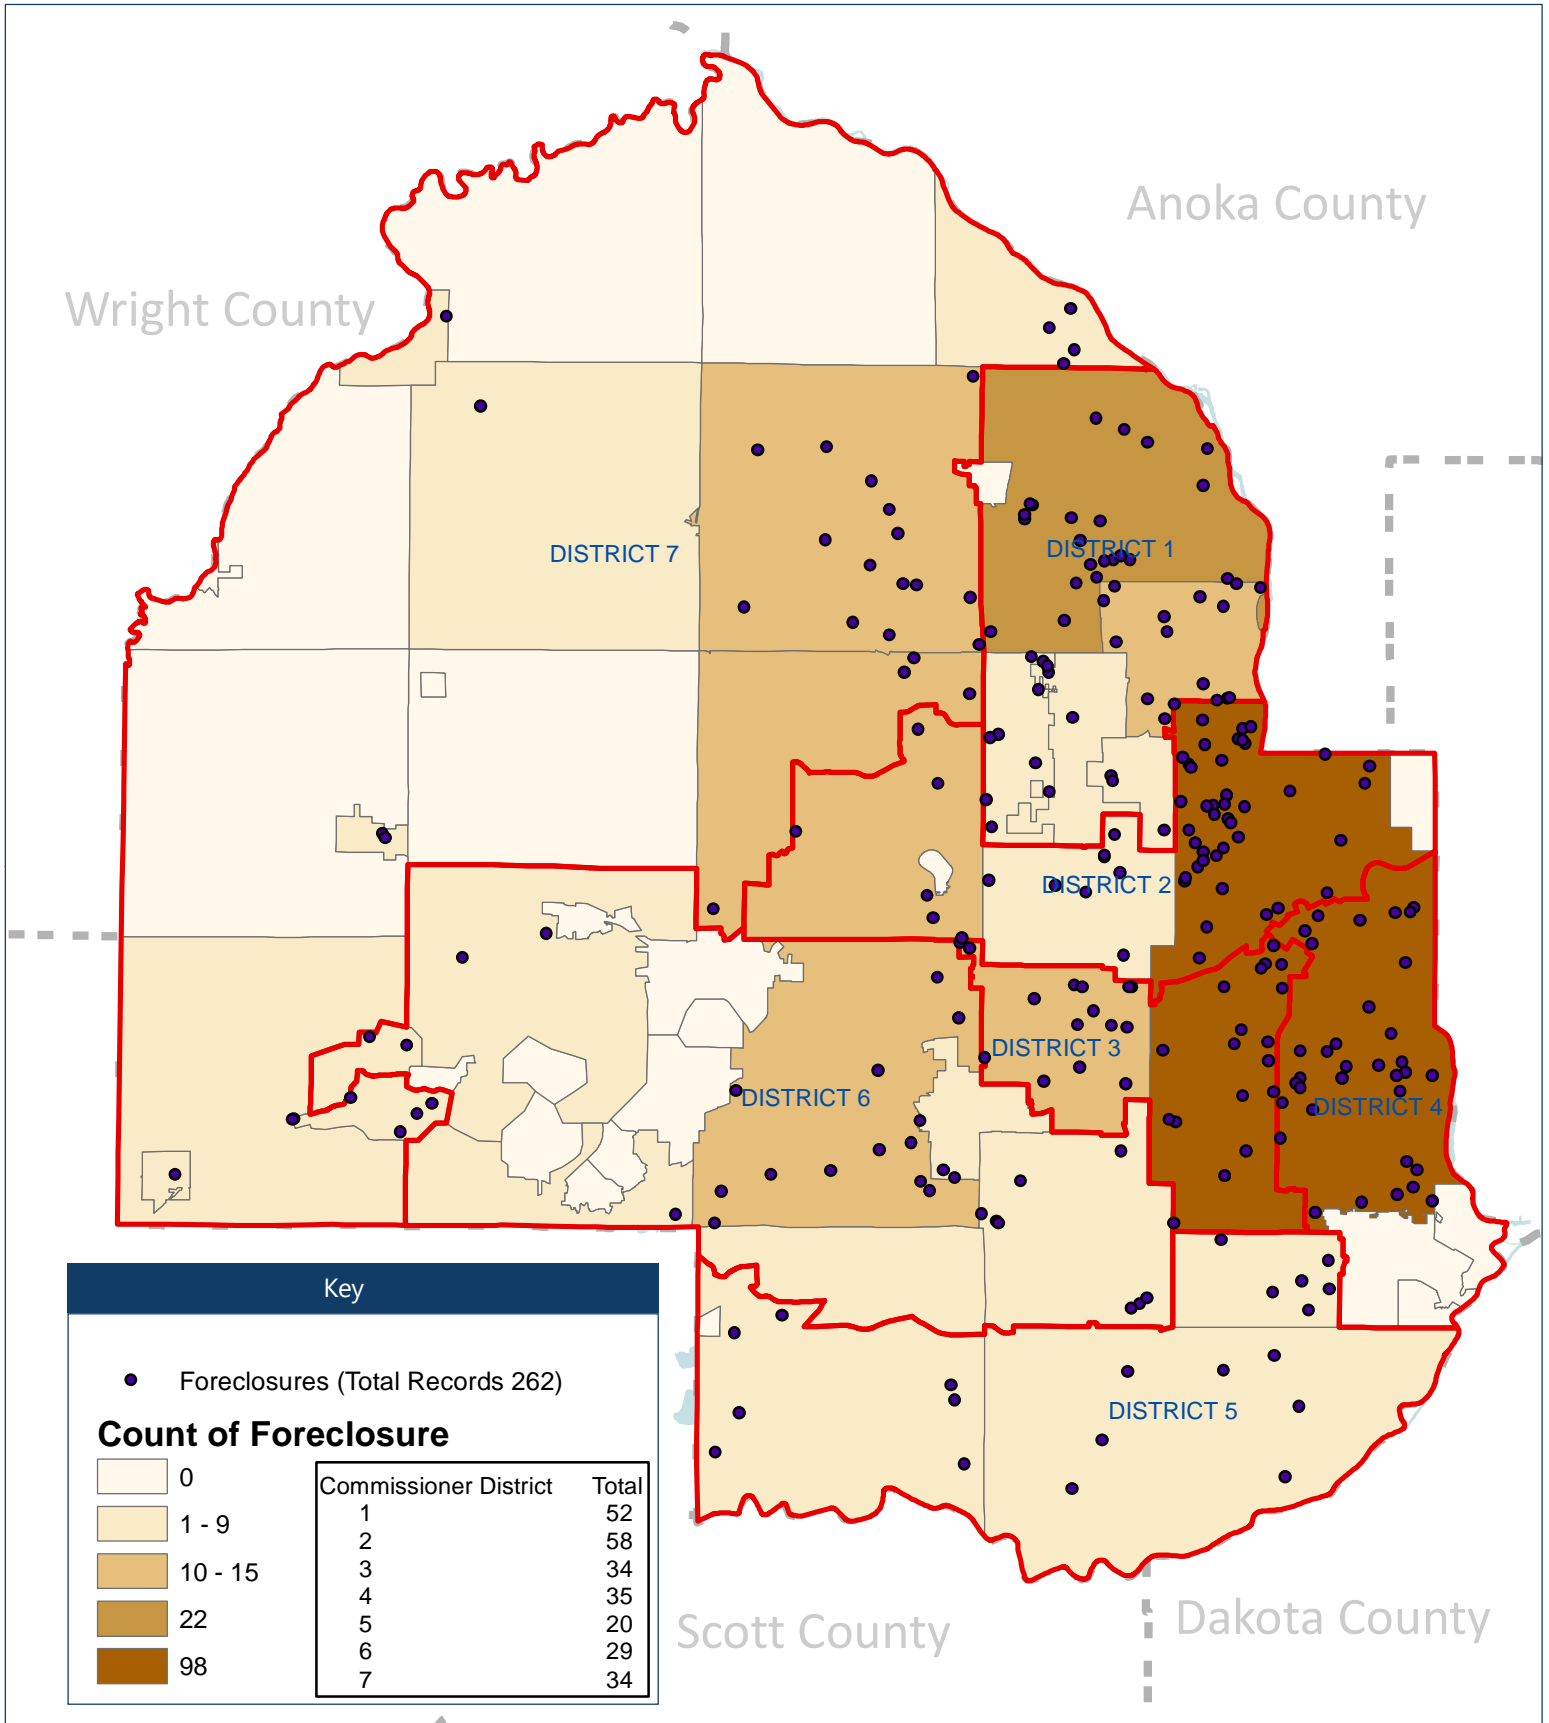

# Distribution of Foreclosures

January - June 2019 | Hennepin County Survey Division

HENNEPIN COUNTY  
MINNESOTA

**Disclaimer:** This map (i) is furnished "AS IS" with no representation as to completeness or accuracy; (ii) is furnished with no warranty of any kind; and (iii) is not suitable for legal, engineering or surveying purposes. Hennepin County shall not be liable for any damage, injury or loss resulting from this map.

Publication date: 8/1/2019 Data sources: Hennepin Cty Sheriff June 2019 Sales Extract,