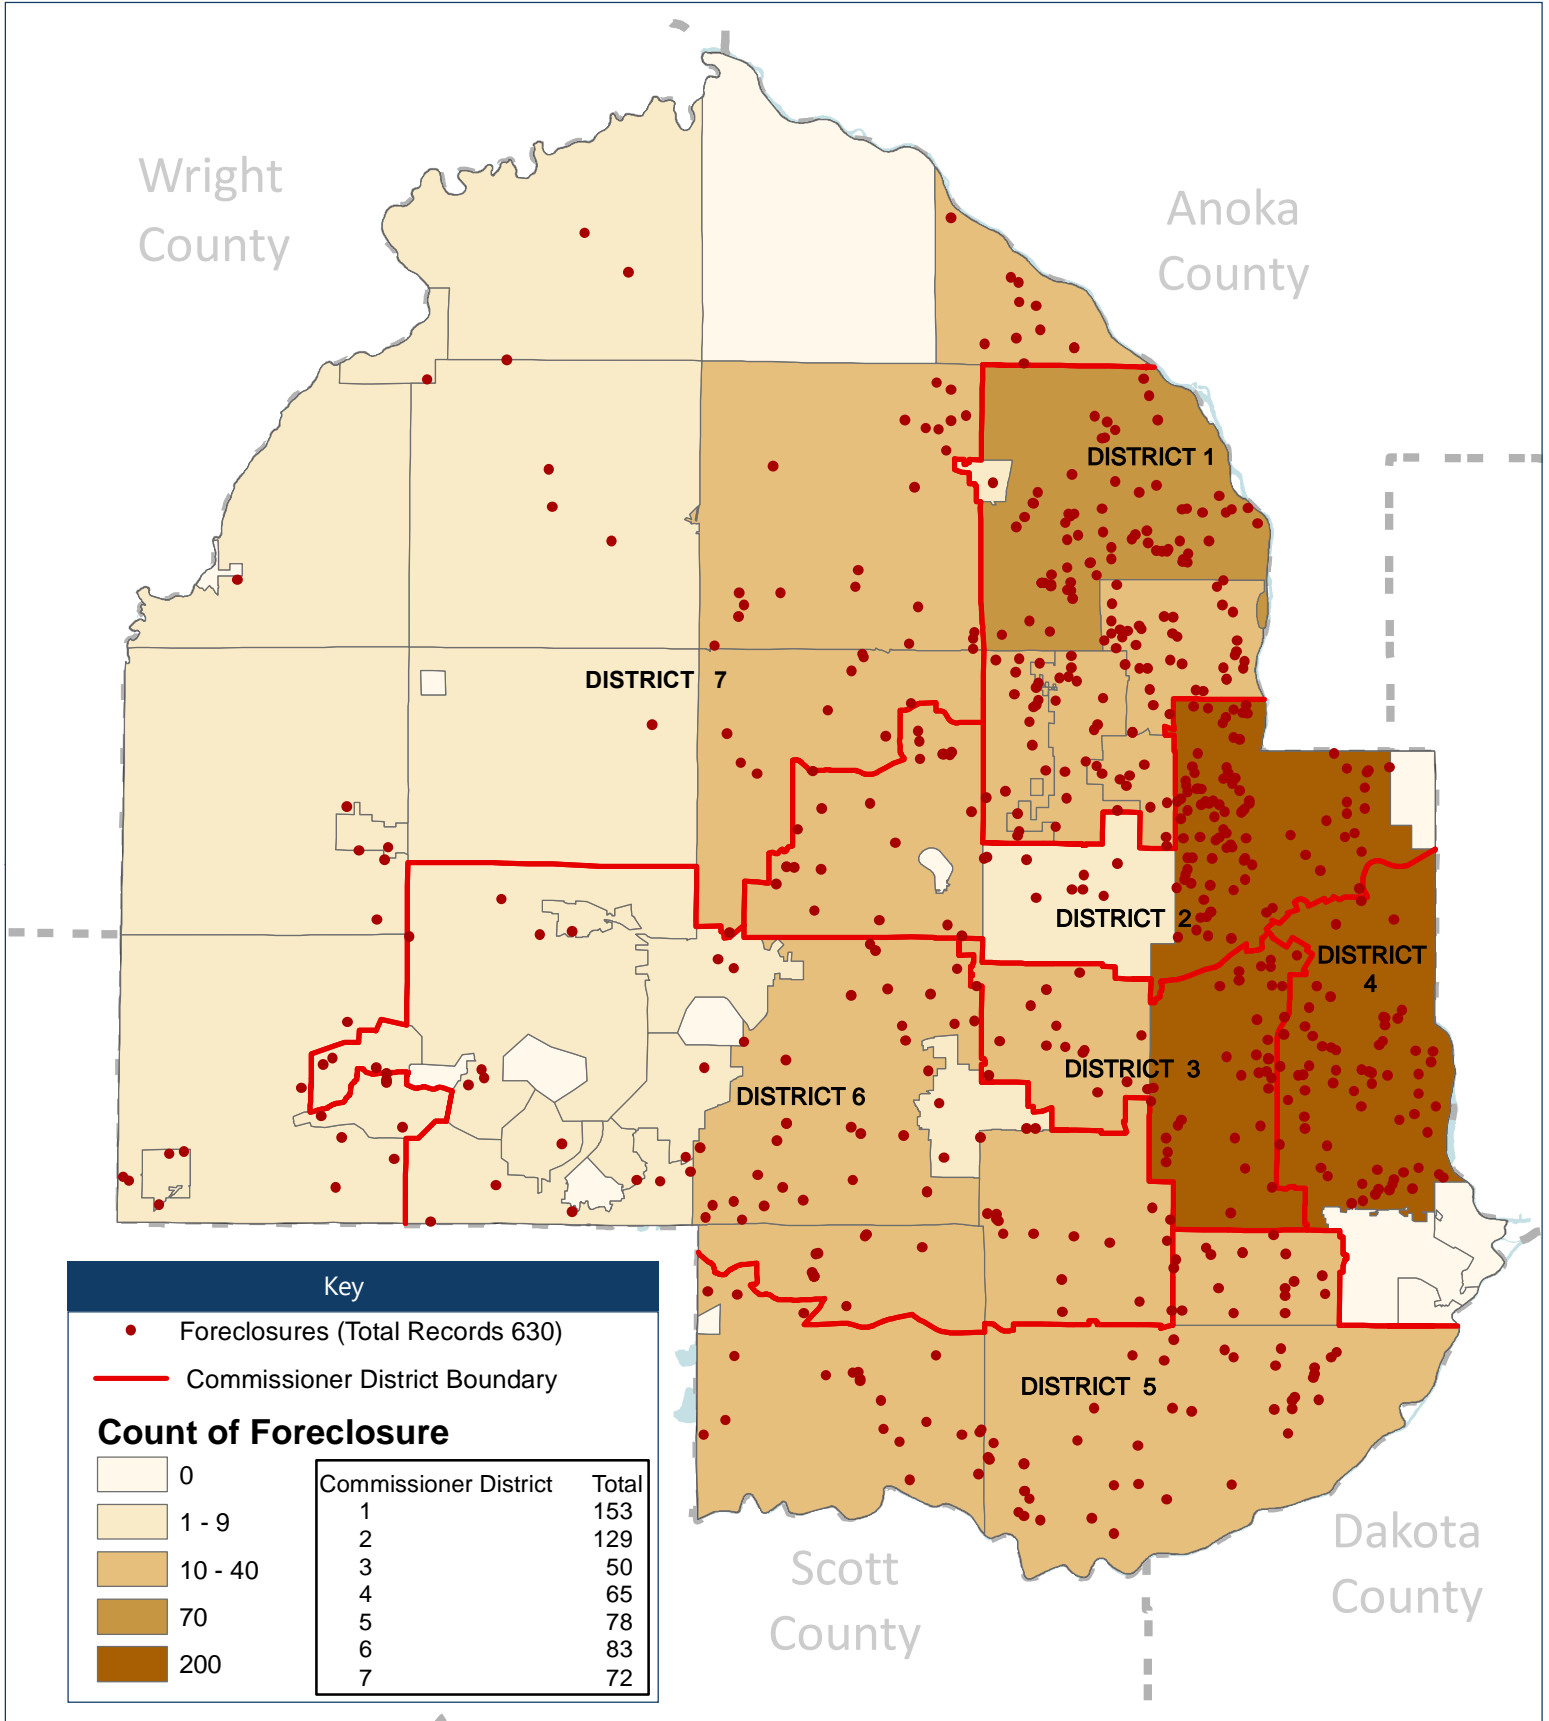

Distribution of Foreclosures

January - December 2018 | Hennepin County Survey Division

HENNEPIN COUNTY
MINNESOTA

Disclaimer: This map (i) is furnished "AS IS" with no representation as to completeness or accuracy; (ii) is furnished with no warranty of any kind; and (iii) is not suitable for legal, engineering or surveying purposes. Hennepin County shall not be liable for any damage, injury or loss resulting from this map.

Publication date: 1/30/2019 | Data sources: Hennepin Cty Sheriff December 2018 Sales Extract,