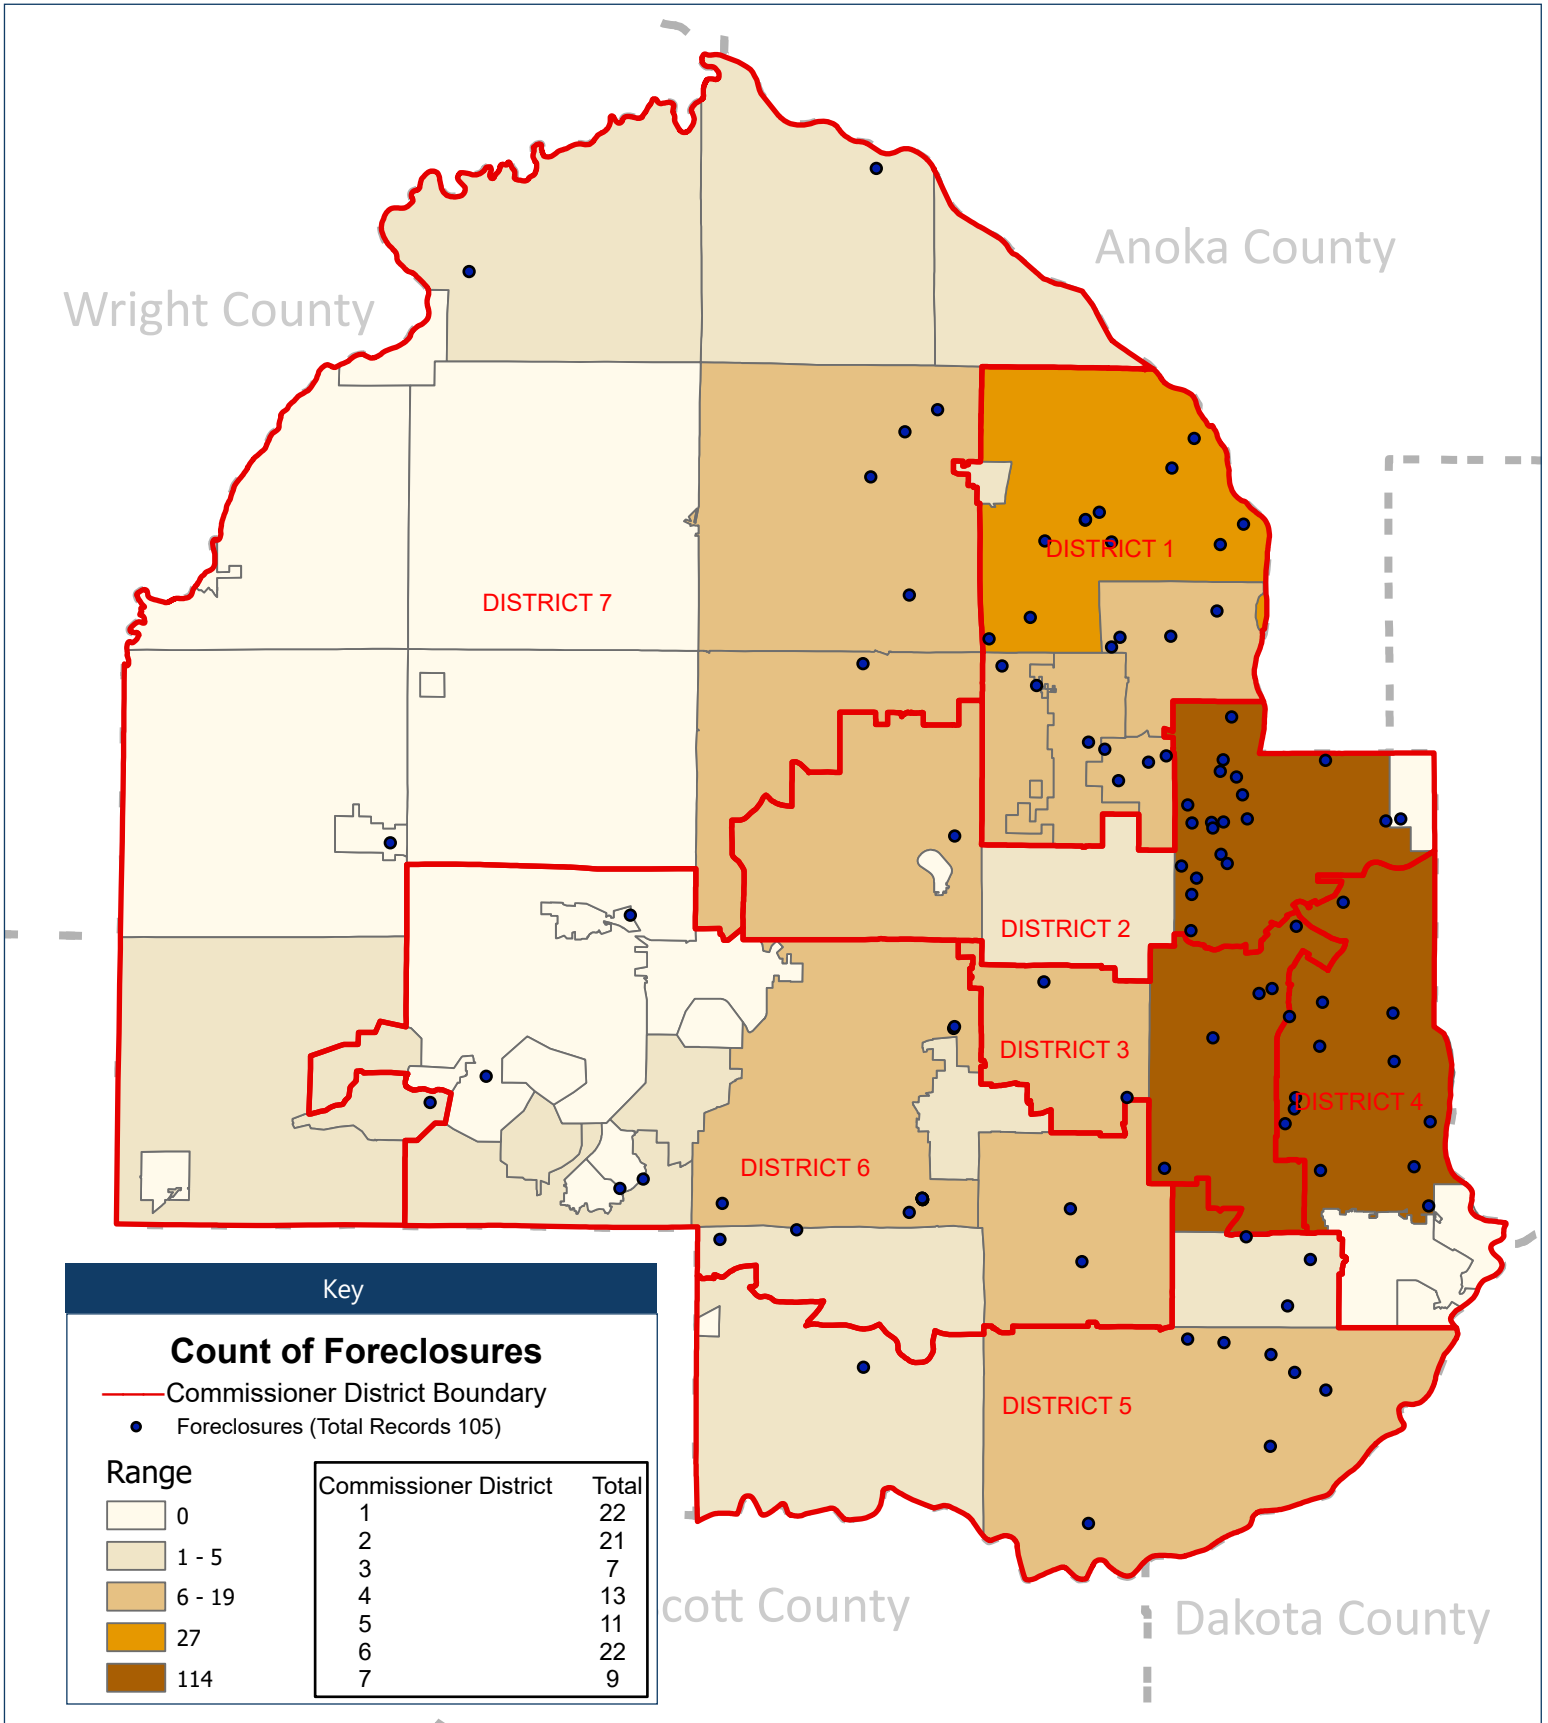

Distribution of Foreclosures

January - March 2024 Hennepin County Survey Division

HENNEPIN COUNTY
MINNESOTA

Disclaimer: This map (i) is furnished "AS IS" with no representation as to completeness or accuracy; (ii) is furnished with no warranty of any kind; and (iii) is not suitable for legal, engineering or surveying purposes. Hennepin County shall not be liable for any damage, injury or loss resulting from this map. Total Records 105. Successfully Geocoded 105.

Publication date: 4/9/2024 Data Sources: Hennepin Cty Sheriff March 2024 Sales Extract