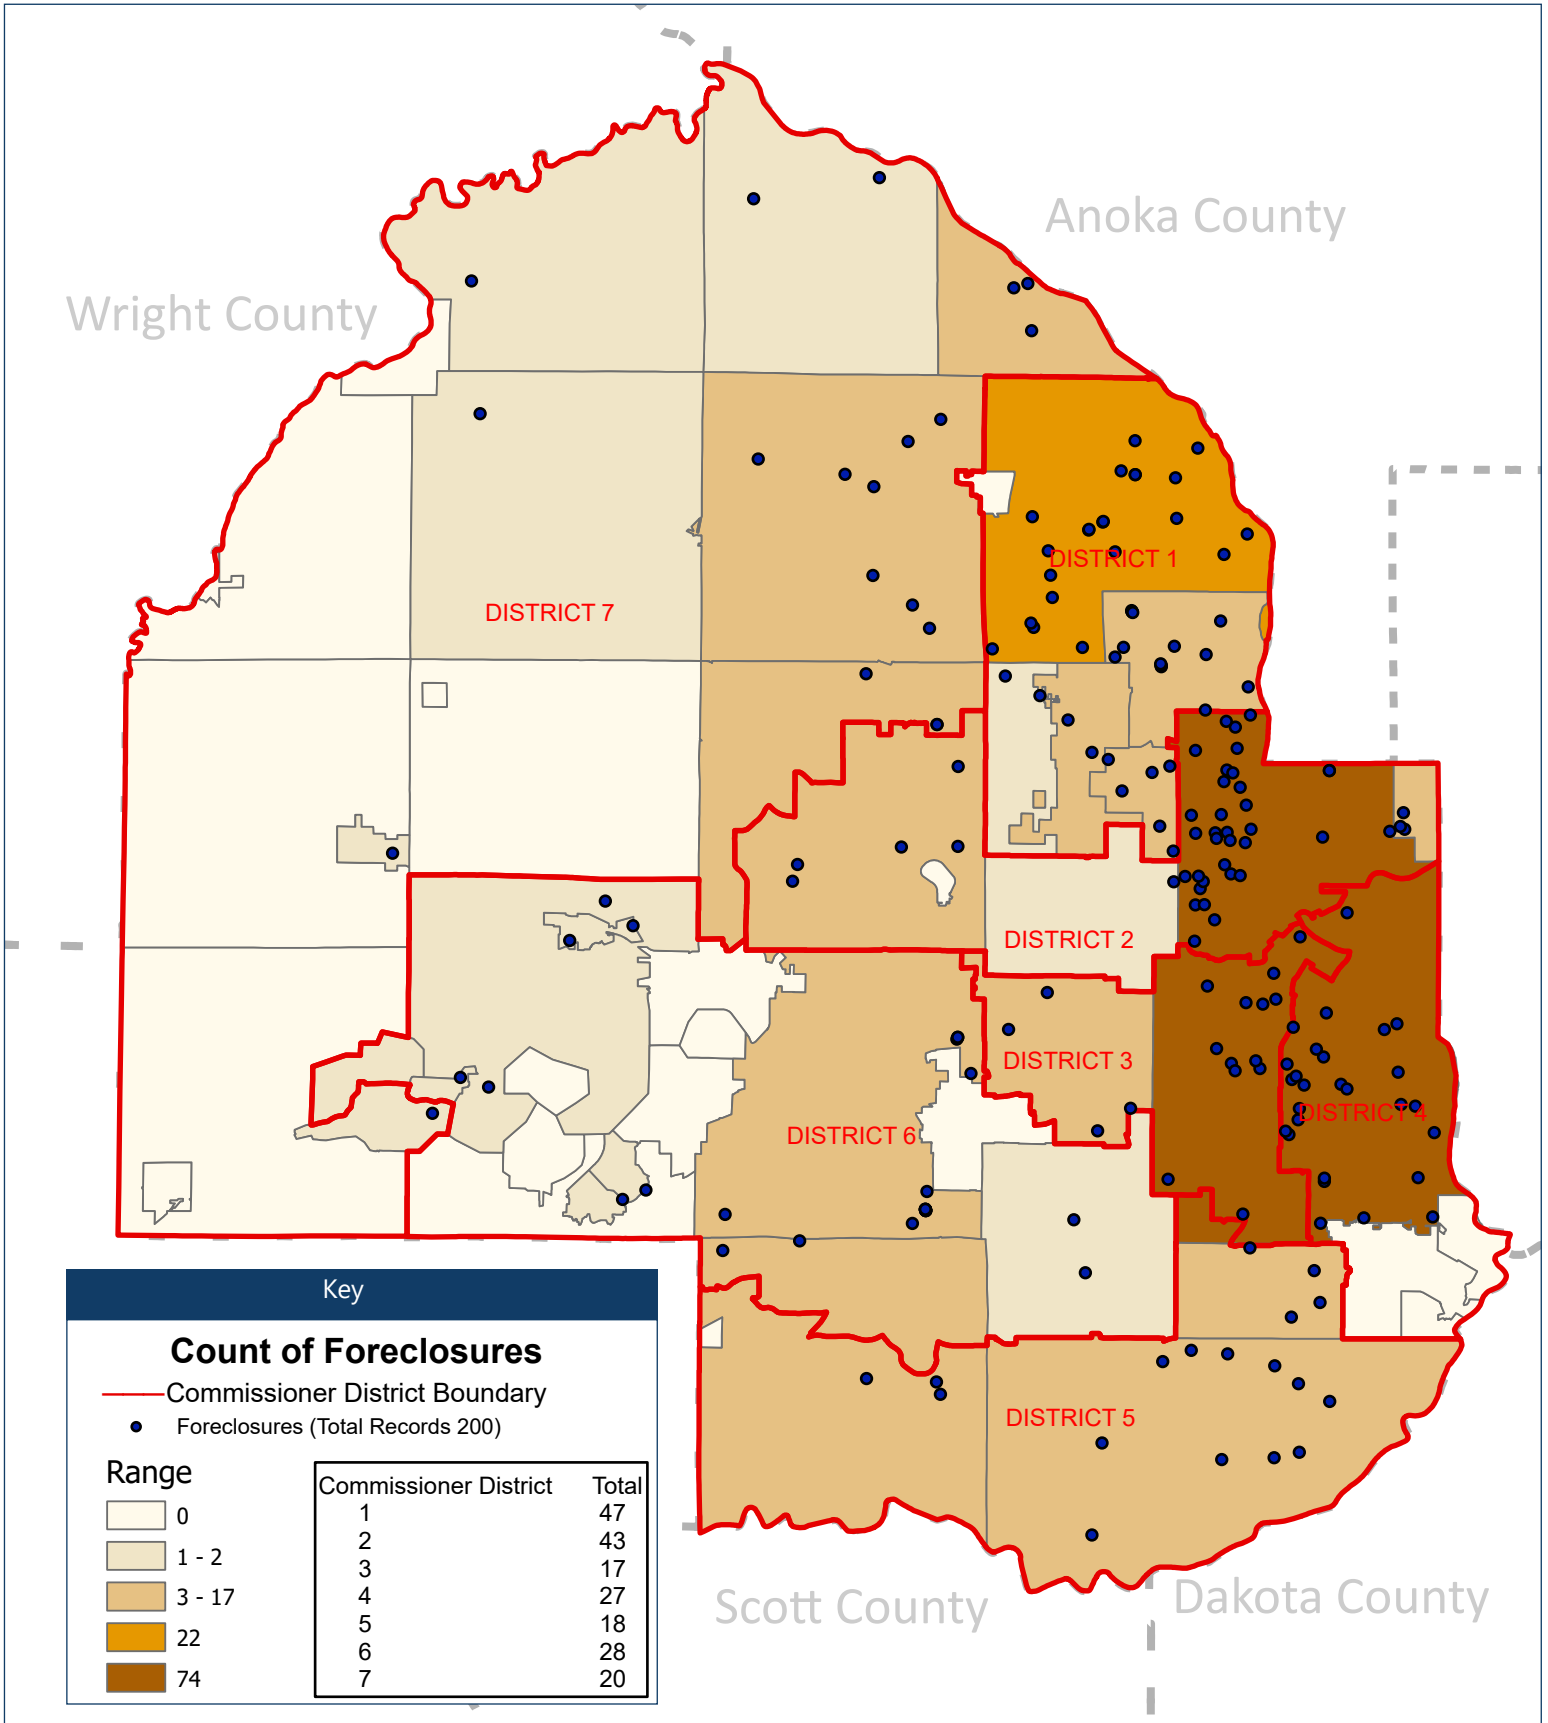

Distribution of Foreclosures

January - June 2024 Hennepin County Survey Division

HENNEPIN COUNTY
MINNESOTA

Disclaimer: This map (i) is furnished "AS IS" with no representation as to completeness or accuracy; (ii) is furnished with no warranty of any kind; and (iii) is not suitable for legal, engineering or surveying purposes. Hennepin County shall not be liable for any damage, injury or loss resulting from this map. Total Records 200. Successfully Geocoded 200.

Publication date: 7/22/2024 Data Sources: Hennepin Cty Sheriff June 2024 Sales Extract