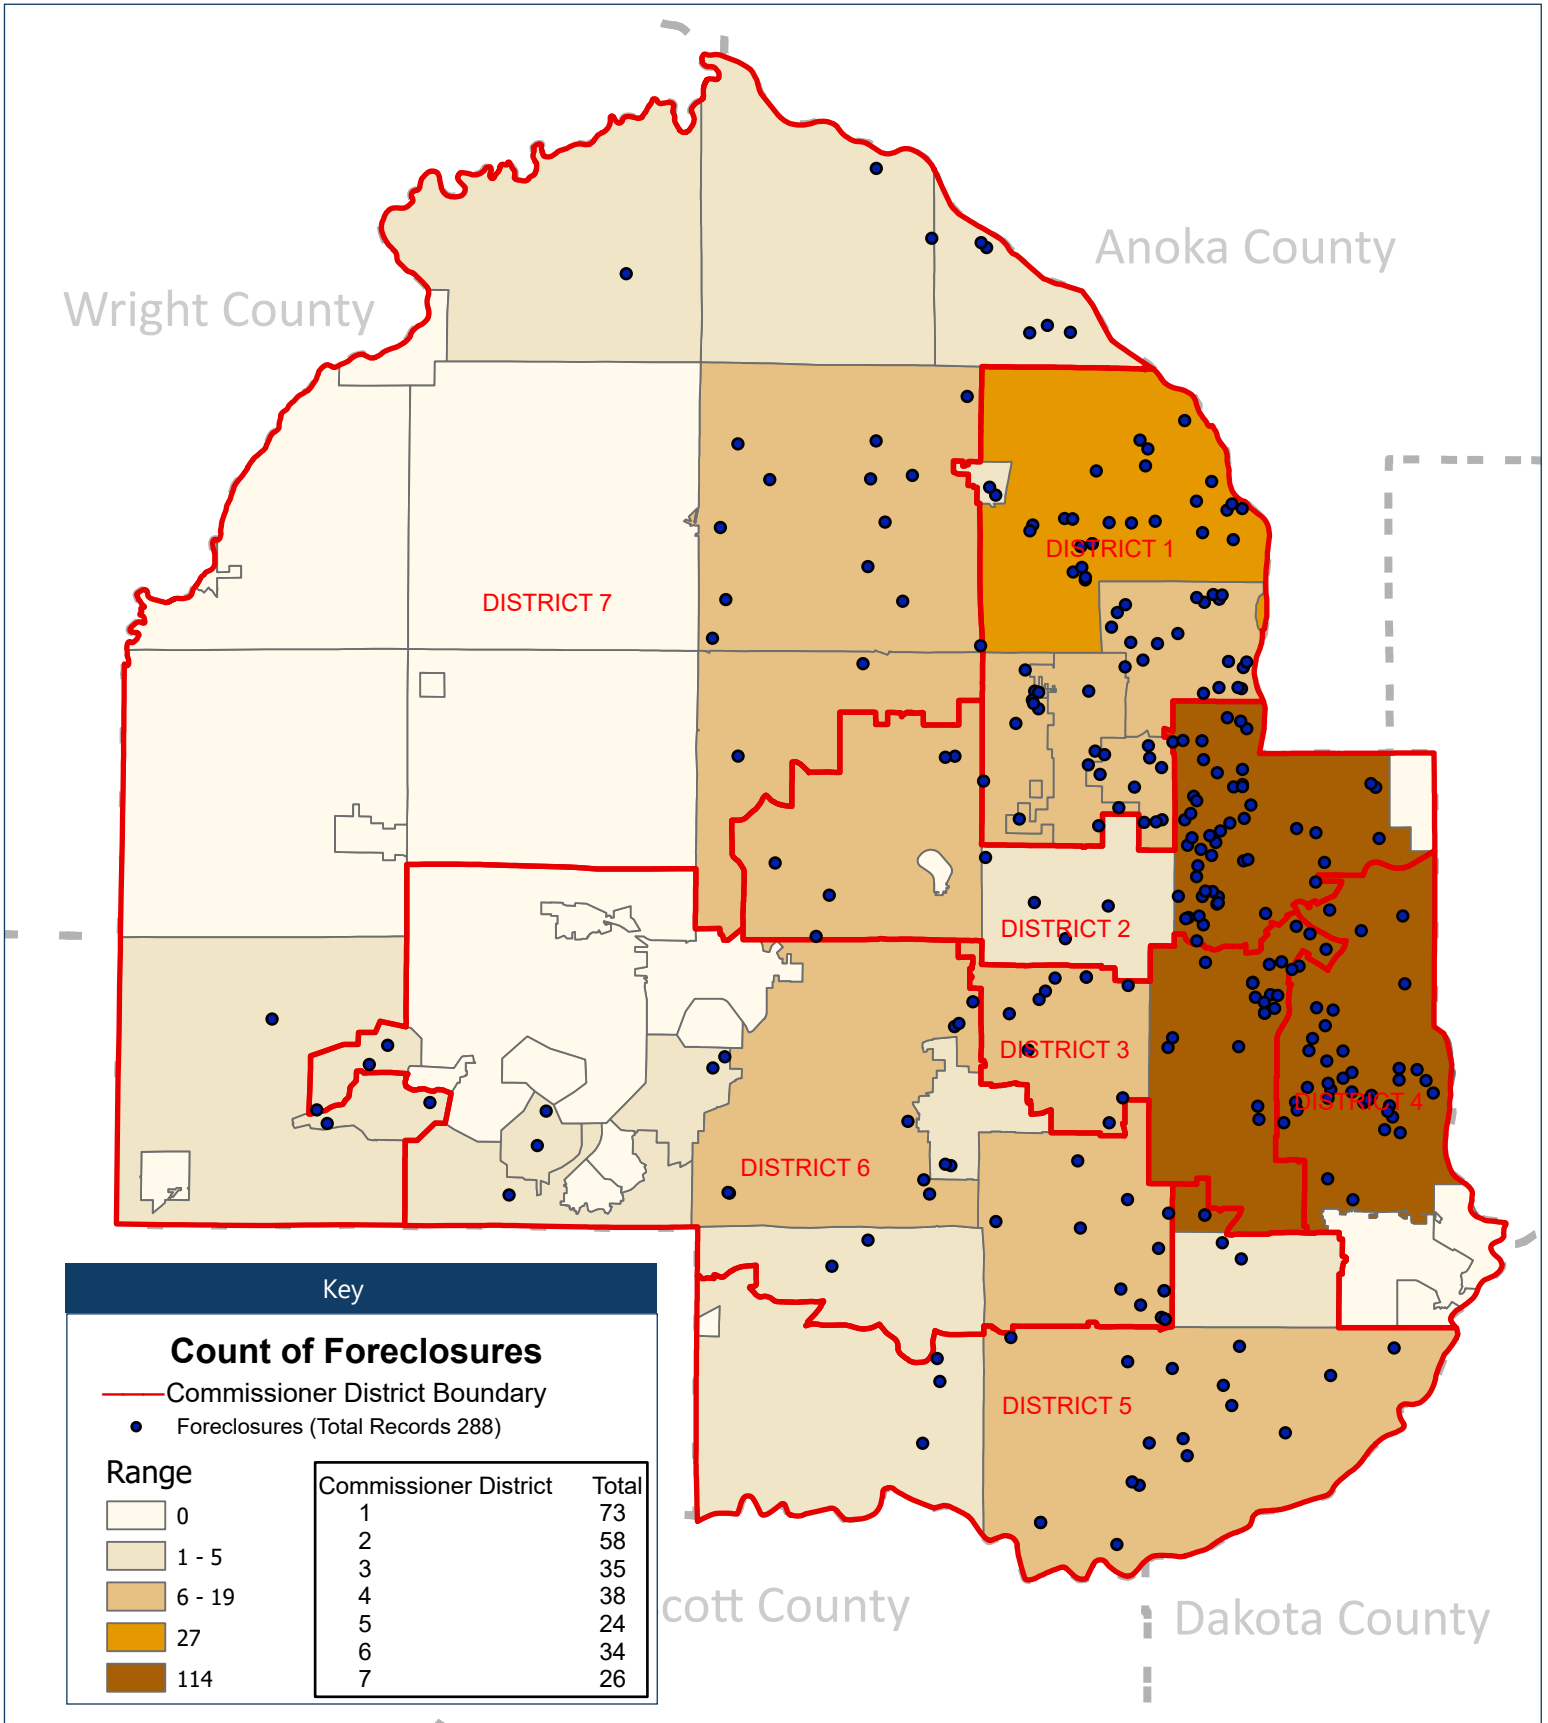

# Distribution of Foreclosures

January - September 2023 Hennepin County Survey Division

HENNEPIN COUNTY  
MINNESOTA

**Disclaimer:** This map (i) is furnished "AS IS" with no representation as to completeness or accuracy; (ii) is furnished with no warranty of any kind; and (iii) is not suitable for legal, engineering or surveying purposes. Hennepin County shall not be liable for any damage, injury or loss resulting from this map. Total Records 288. Successfully Geocoded 288.

Publication date: 10/10/2023 Datasources: Hennepin Cty Sheriff September 2023 Sales Extract,