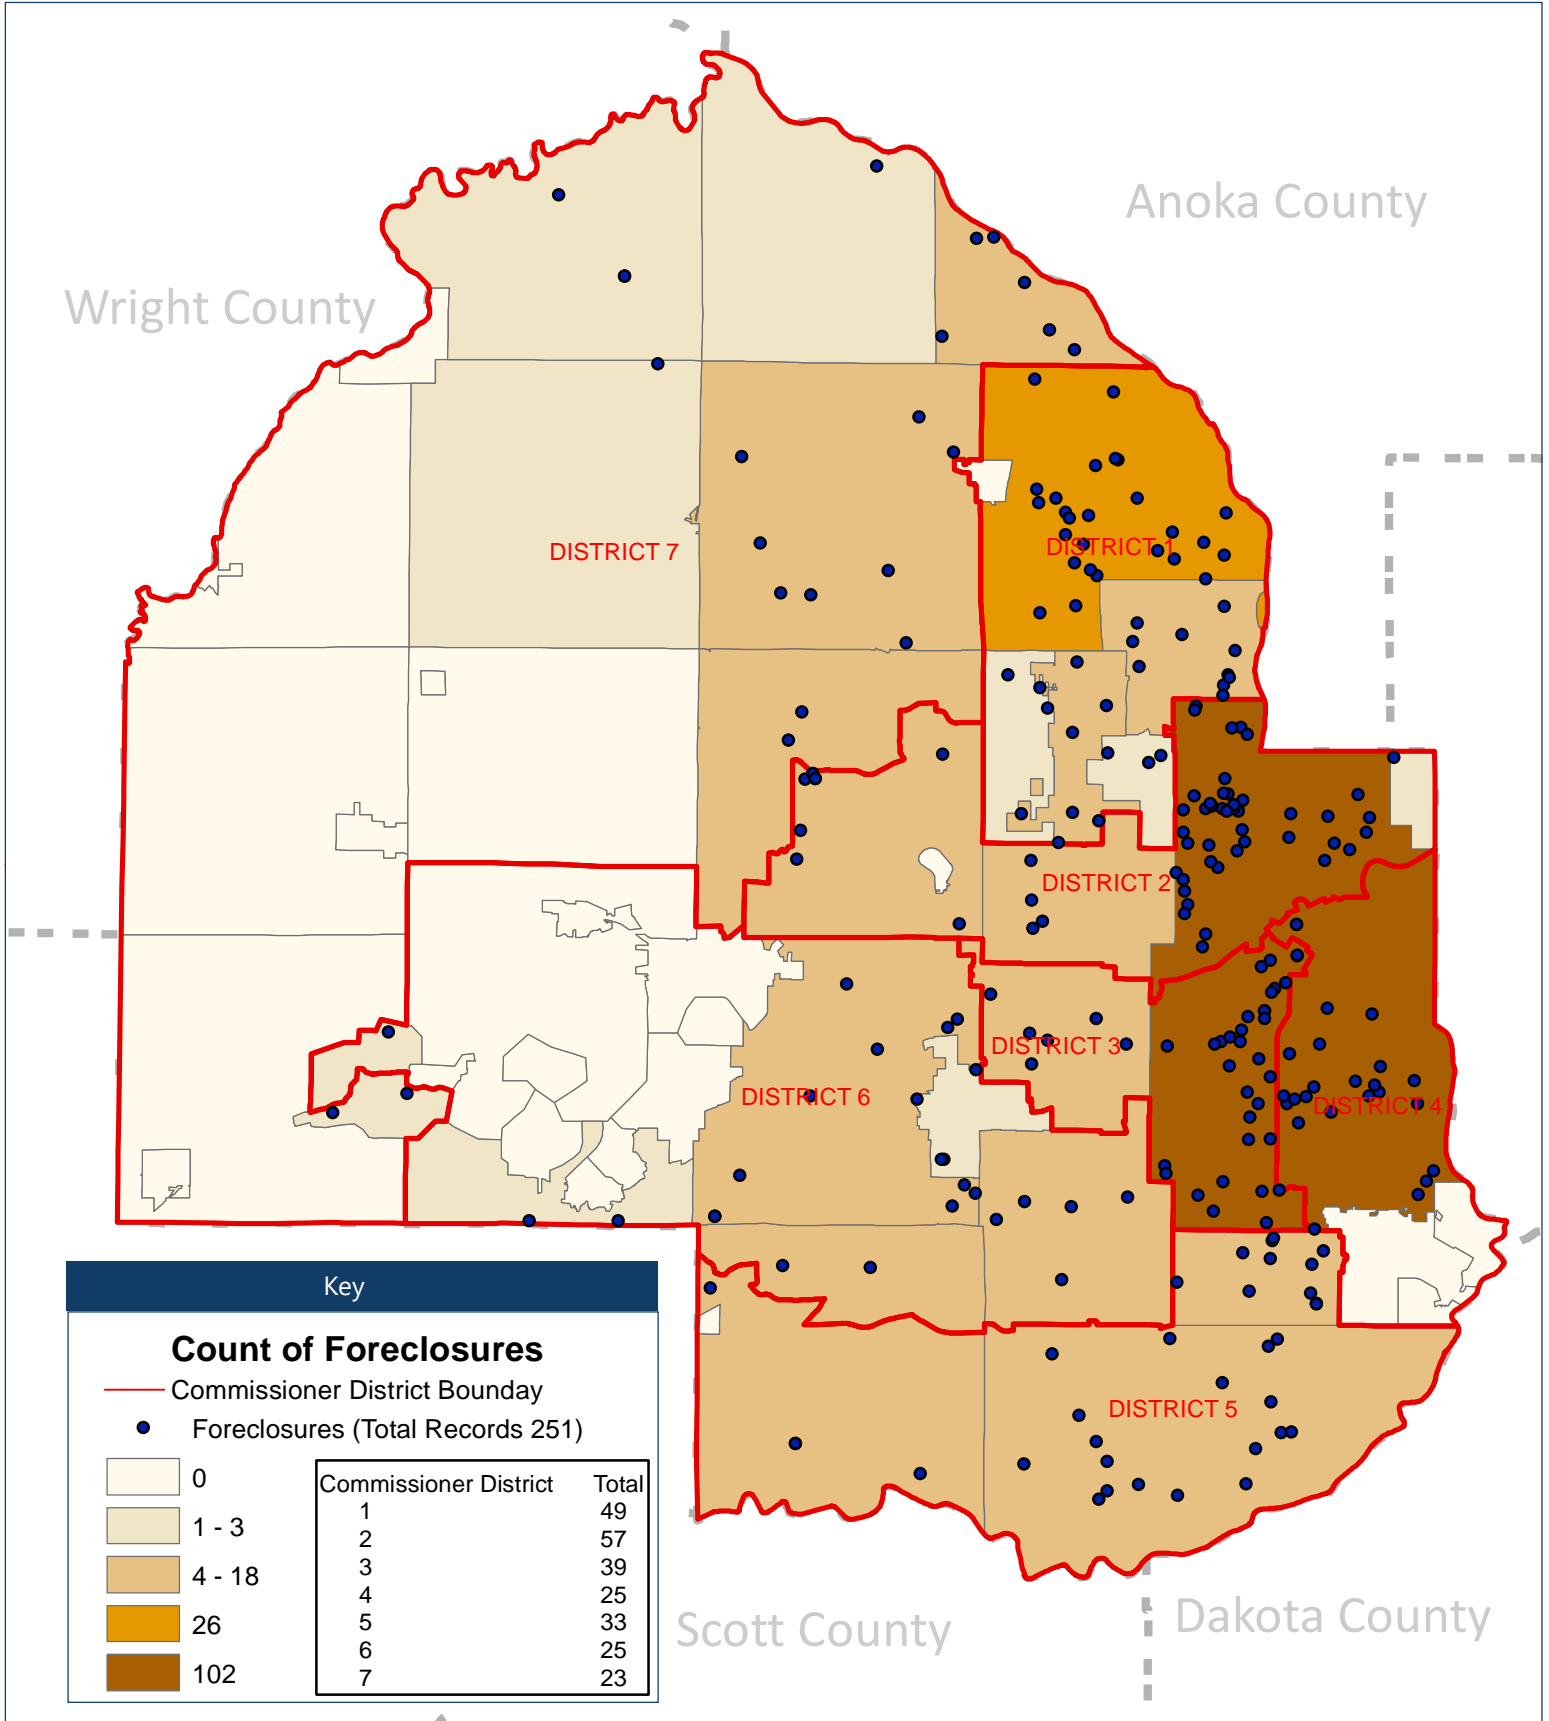

Distribution of Foreclosures

January - September 2022 Hennepin County Survey Division

HENNEPIN COUNTY
MINNESOTA

Disclaimer: This map (i) is furnished "AS IS" with no representation as to completeness or accuracy; (ii) is furnished with no warranty of any kind; and (iii) is not suitable for legal, engineering or surveying purposes. Hennepin County shall not be liable for any damage, injury or loss resulting from this map. Total Records 251. Successfully Geocoded 251.
 Publication date: 10/6/2022 Datasources: Hennepin Cty Sheriff September 2022 Sales Extract,