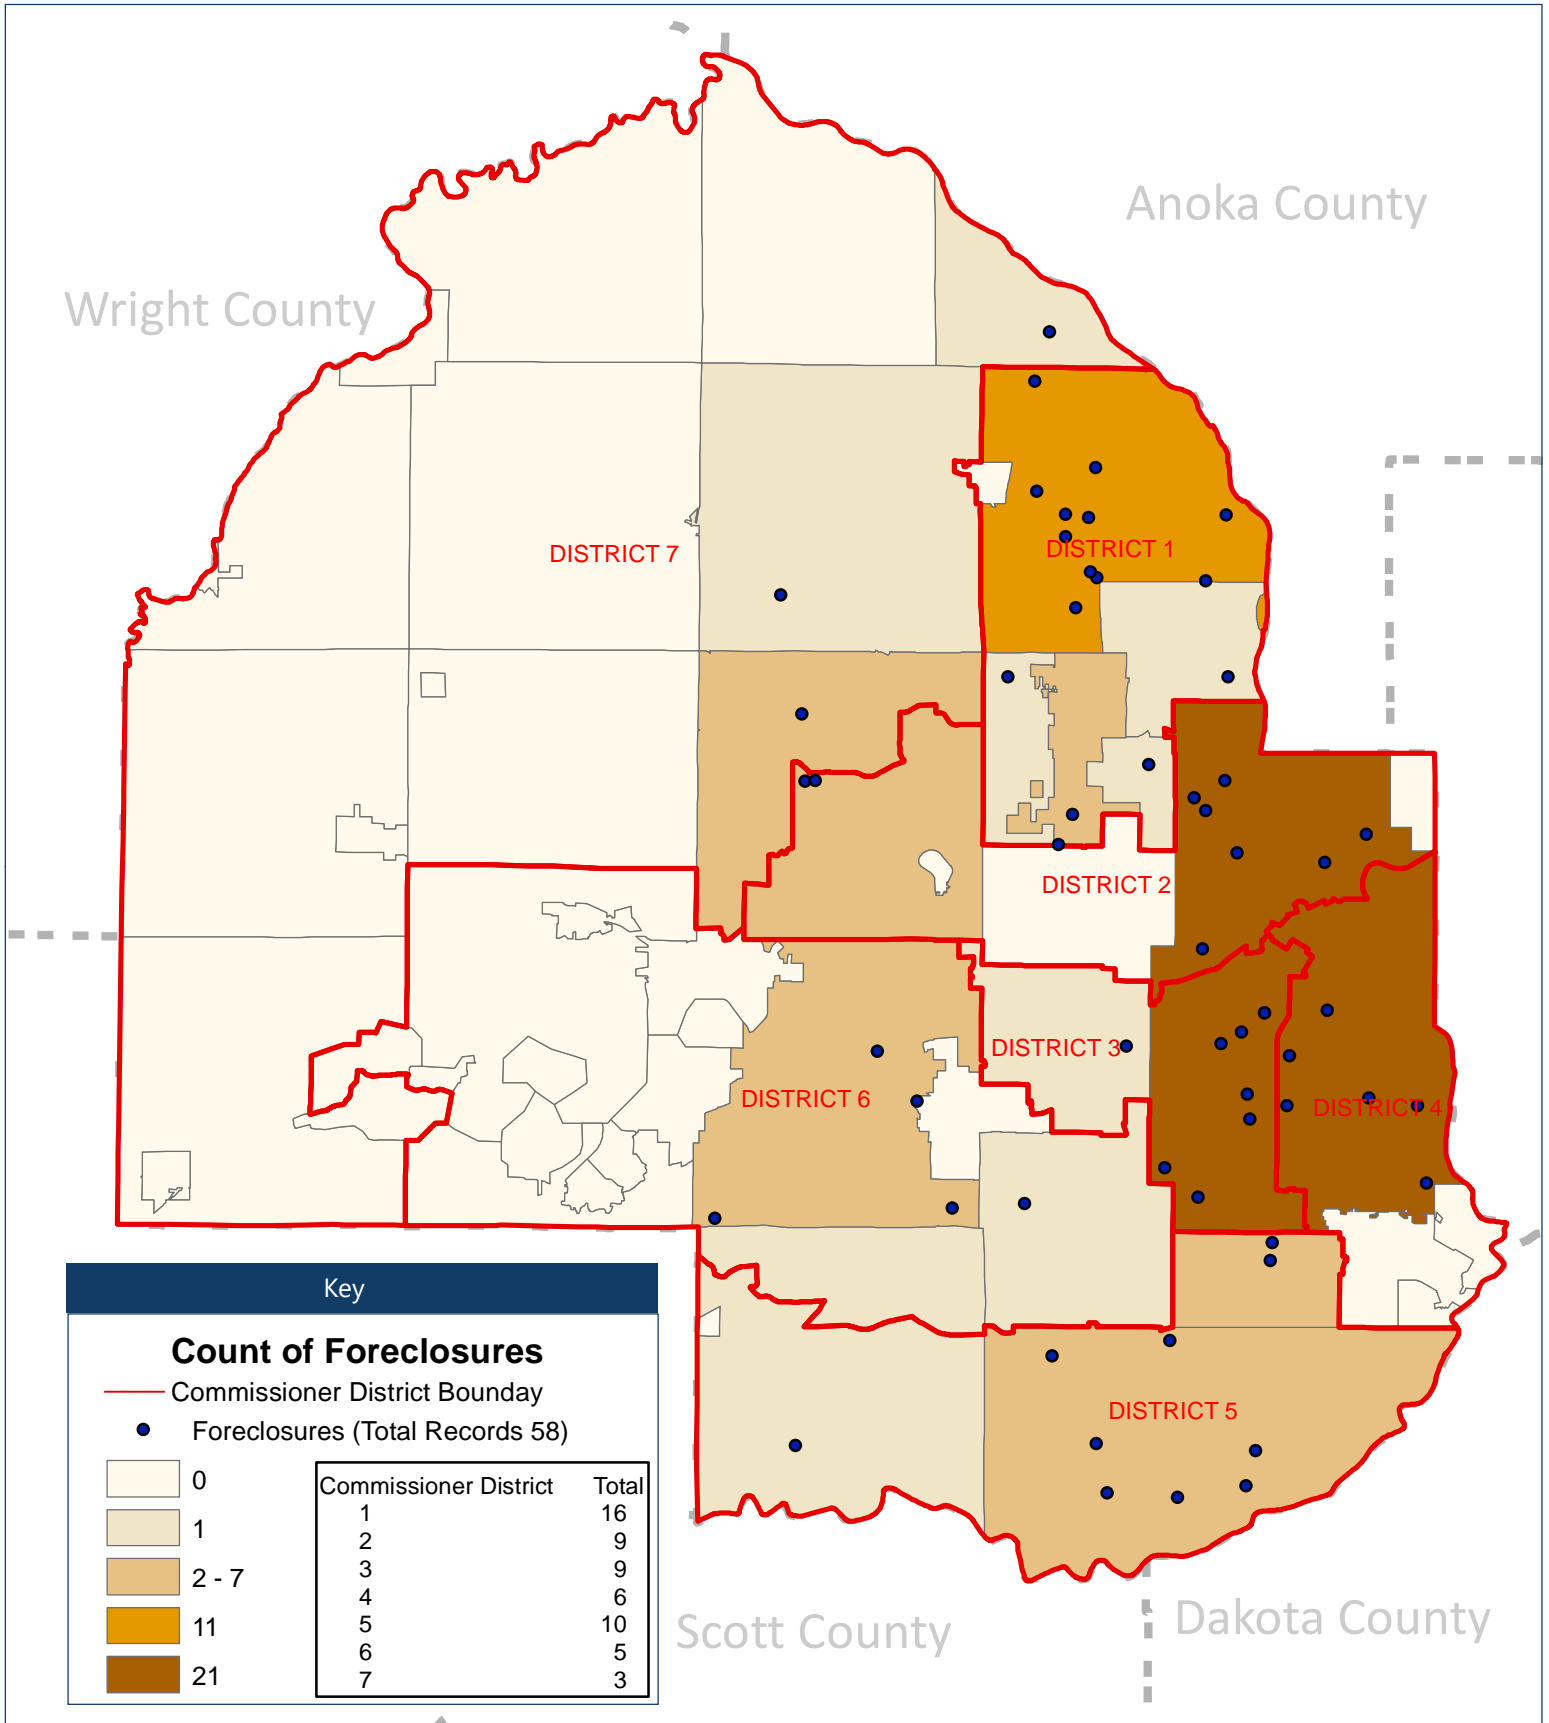

Distribution of Foreclosures

January - March 2022 Hennepin County Survey Division

HENNEPIN COUNTY
MINNESOTA

Disclaimer: This map (i) is furnished "AS IS" with no representation as to completeness or accuracy; (ii) is furnished with no warranty of any kind; and (iii) is not suitable for legal, engineering or surveying purposes. Hennepin County shall not be liable for any damage, injury or loss resulting from this map. Total Records 58. Successfully Geocoded 58.
Publication date: 4/5/2022 Datasources: Hennepin Cty Sheriff March 2022 Sales Extract,