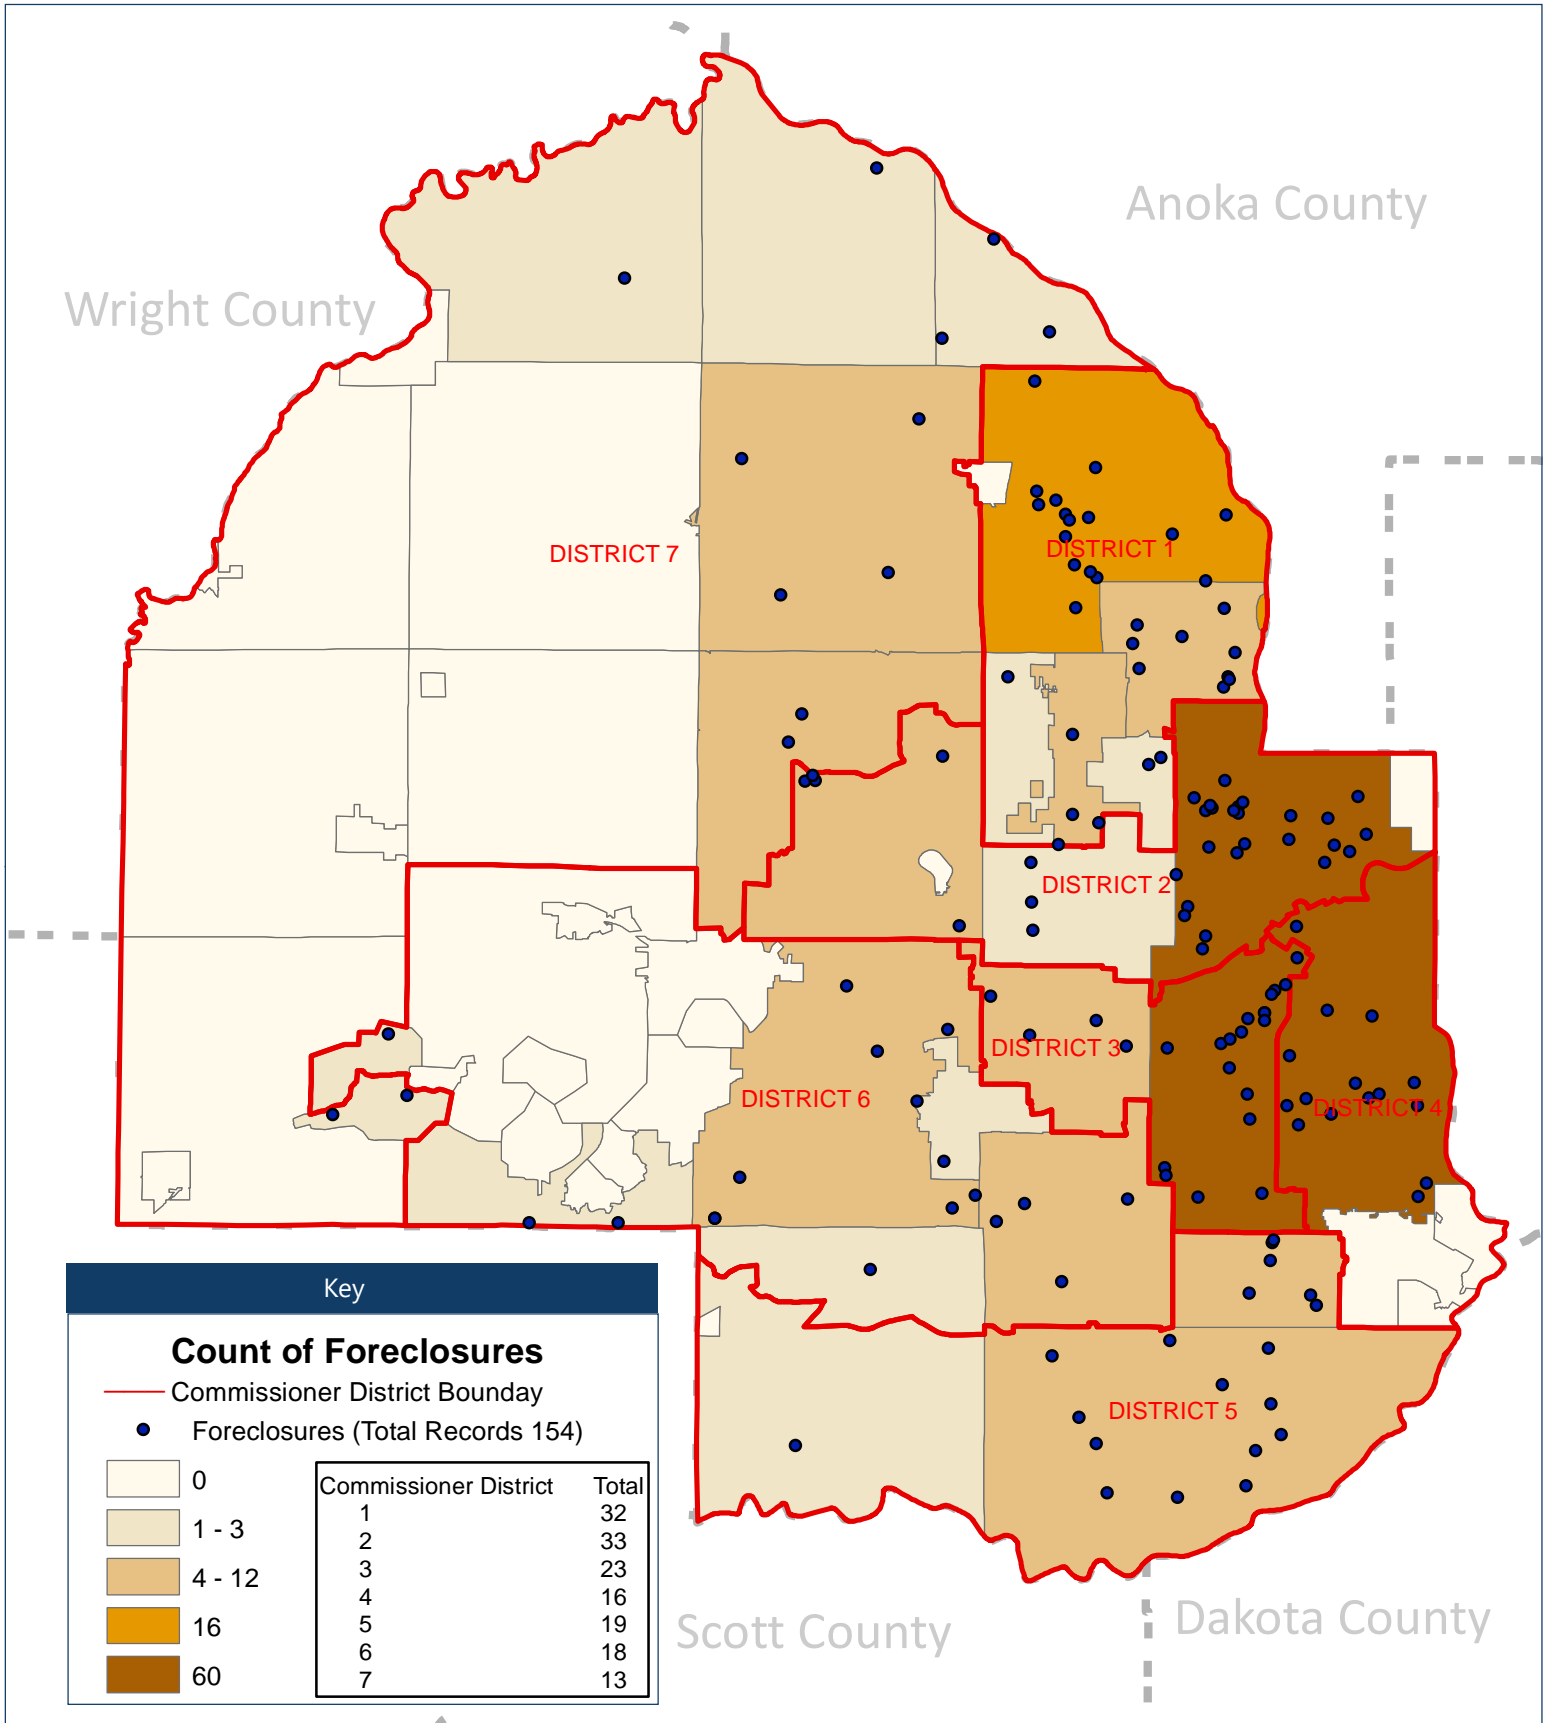

Distribution of Foreclosures

January - June 2022 Hennepin County Survey Division

HENNEPIN COUNTY
MINNESOTA

Disclaimer: This map (i) is furnished "AS IS" with no representation as to completeness or accuracy; (ii) is furnished with no warranty of any kind; and (iii) is not suitable for legal, engineering or surveying purposes. Hennepin County shall not be liable for any damage, injury or loss resulting from this map. Total Records 154. Successfully Geocoded 154.

Publication date: 7/11/2022 Datasources: Hennepin Cty Sheriff June 2022 Sales Extract,