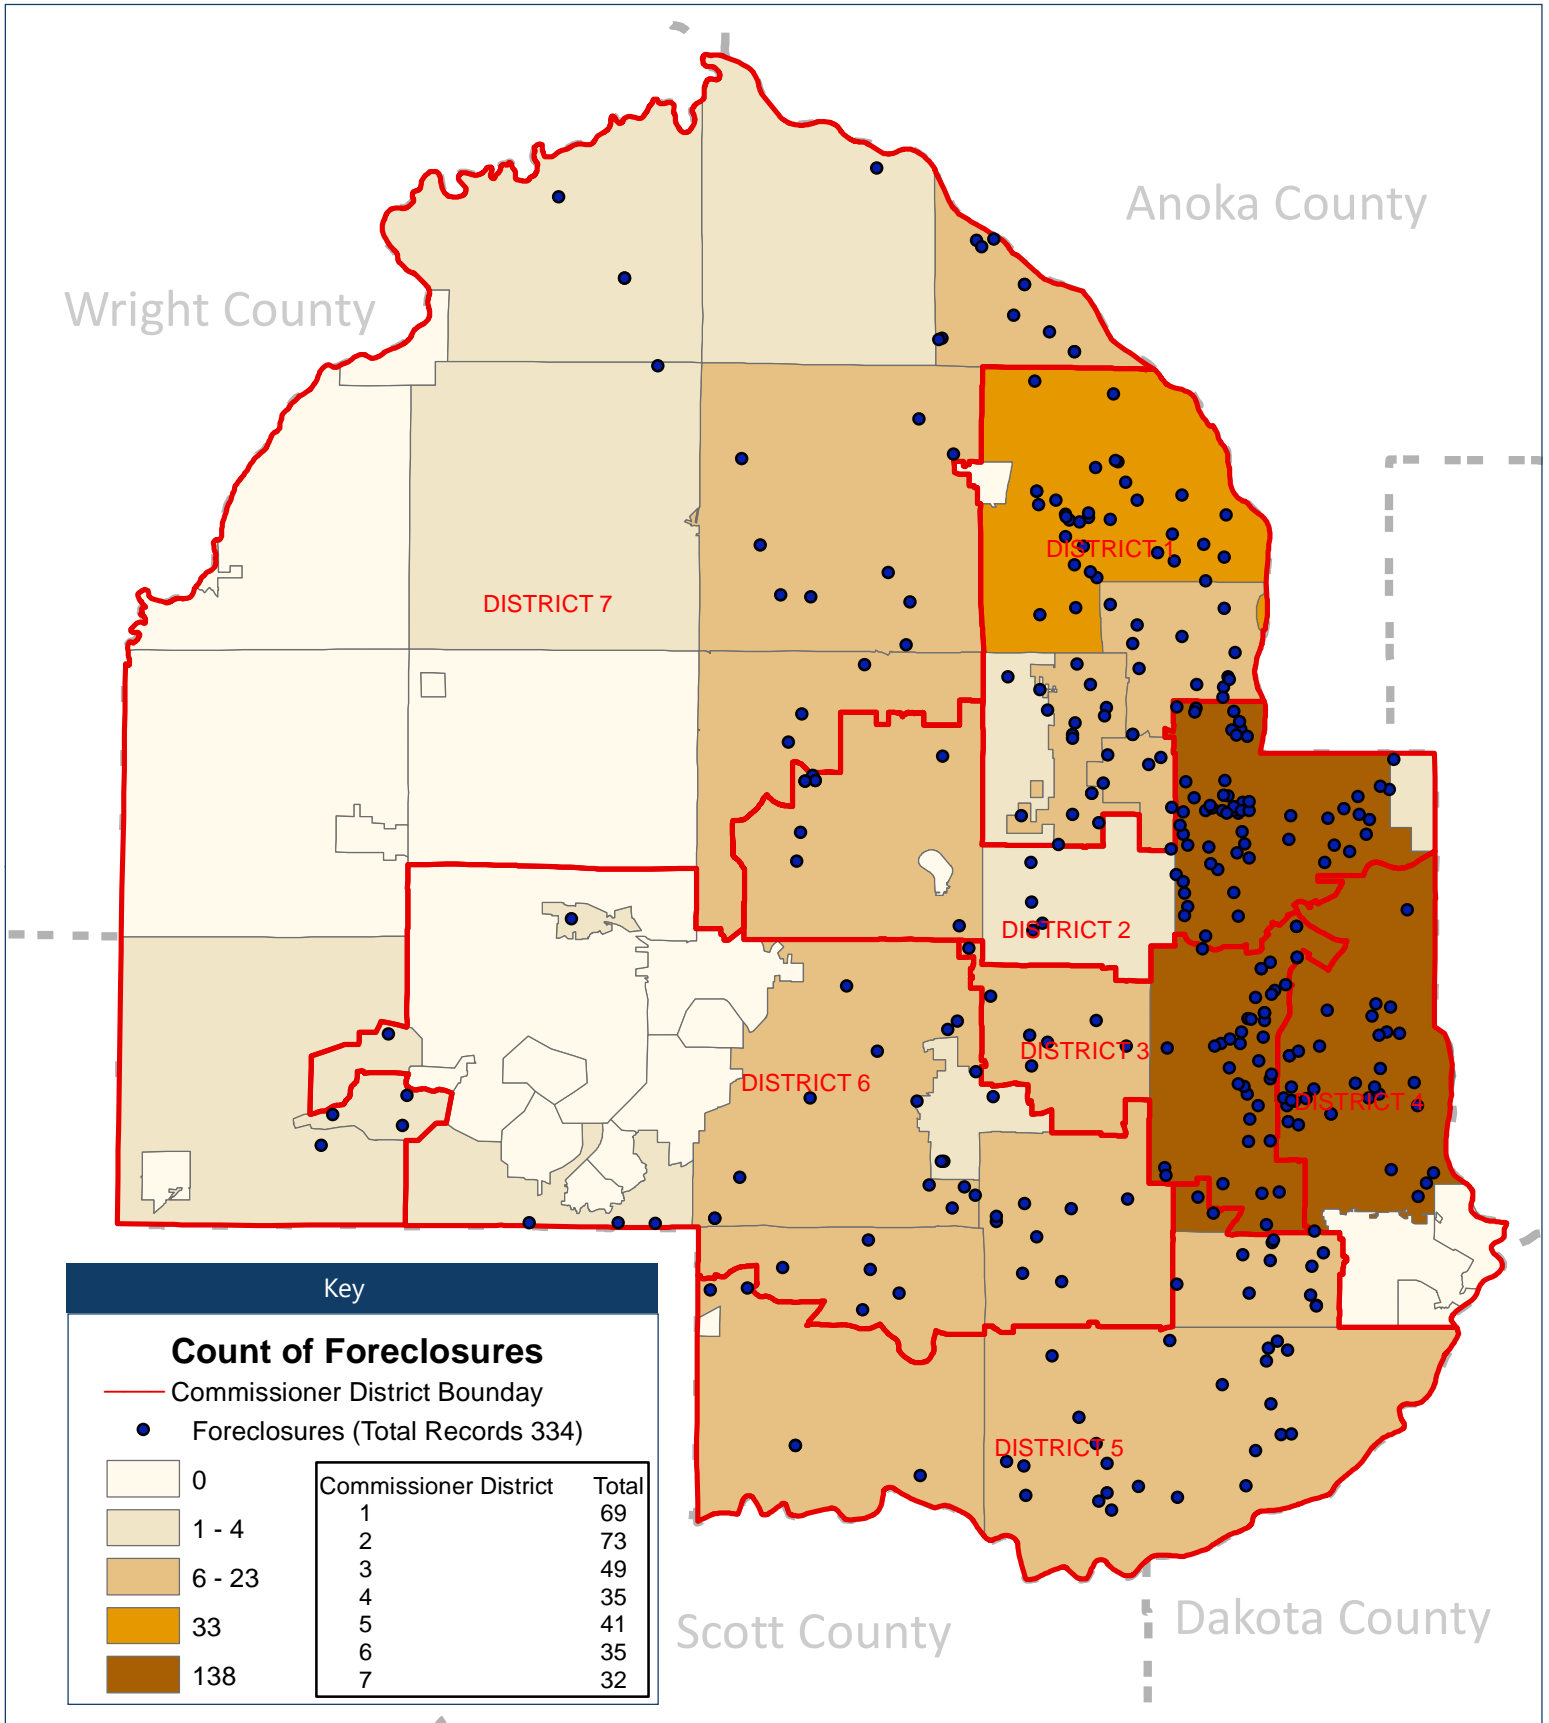

Distribution of Foreclosures

January - December 2022 Hennepin County Survey Division

HENNEPIN COUNTY
MINNESOTA

Disclaimer: This map (i) is furnished "AS IS" with no representation as to completeness or accuracy; (ii) is furnished with no warranty of any kind; and (iii) is not suitable for legal, engineering or surveying purposes. Hennepin County shall not be liable for any damage, injury or loss resulting from this map. Total Records 334. Successfully Geocoded 334.

Publication date: 1/12/2023 Datasources: Hennepin Cty Sheriff December 2022 Sales Extract,