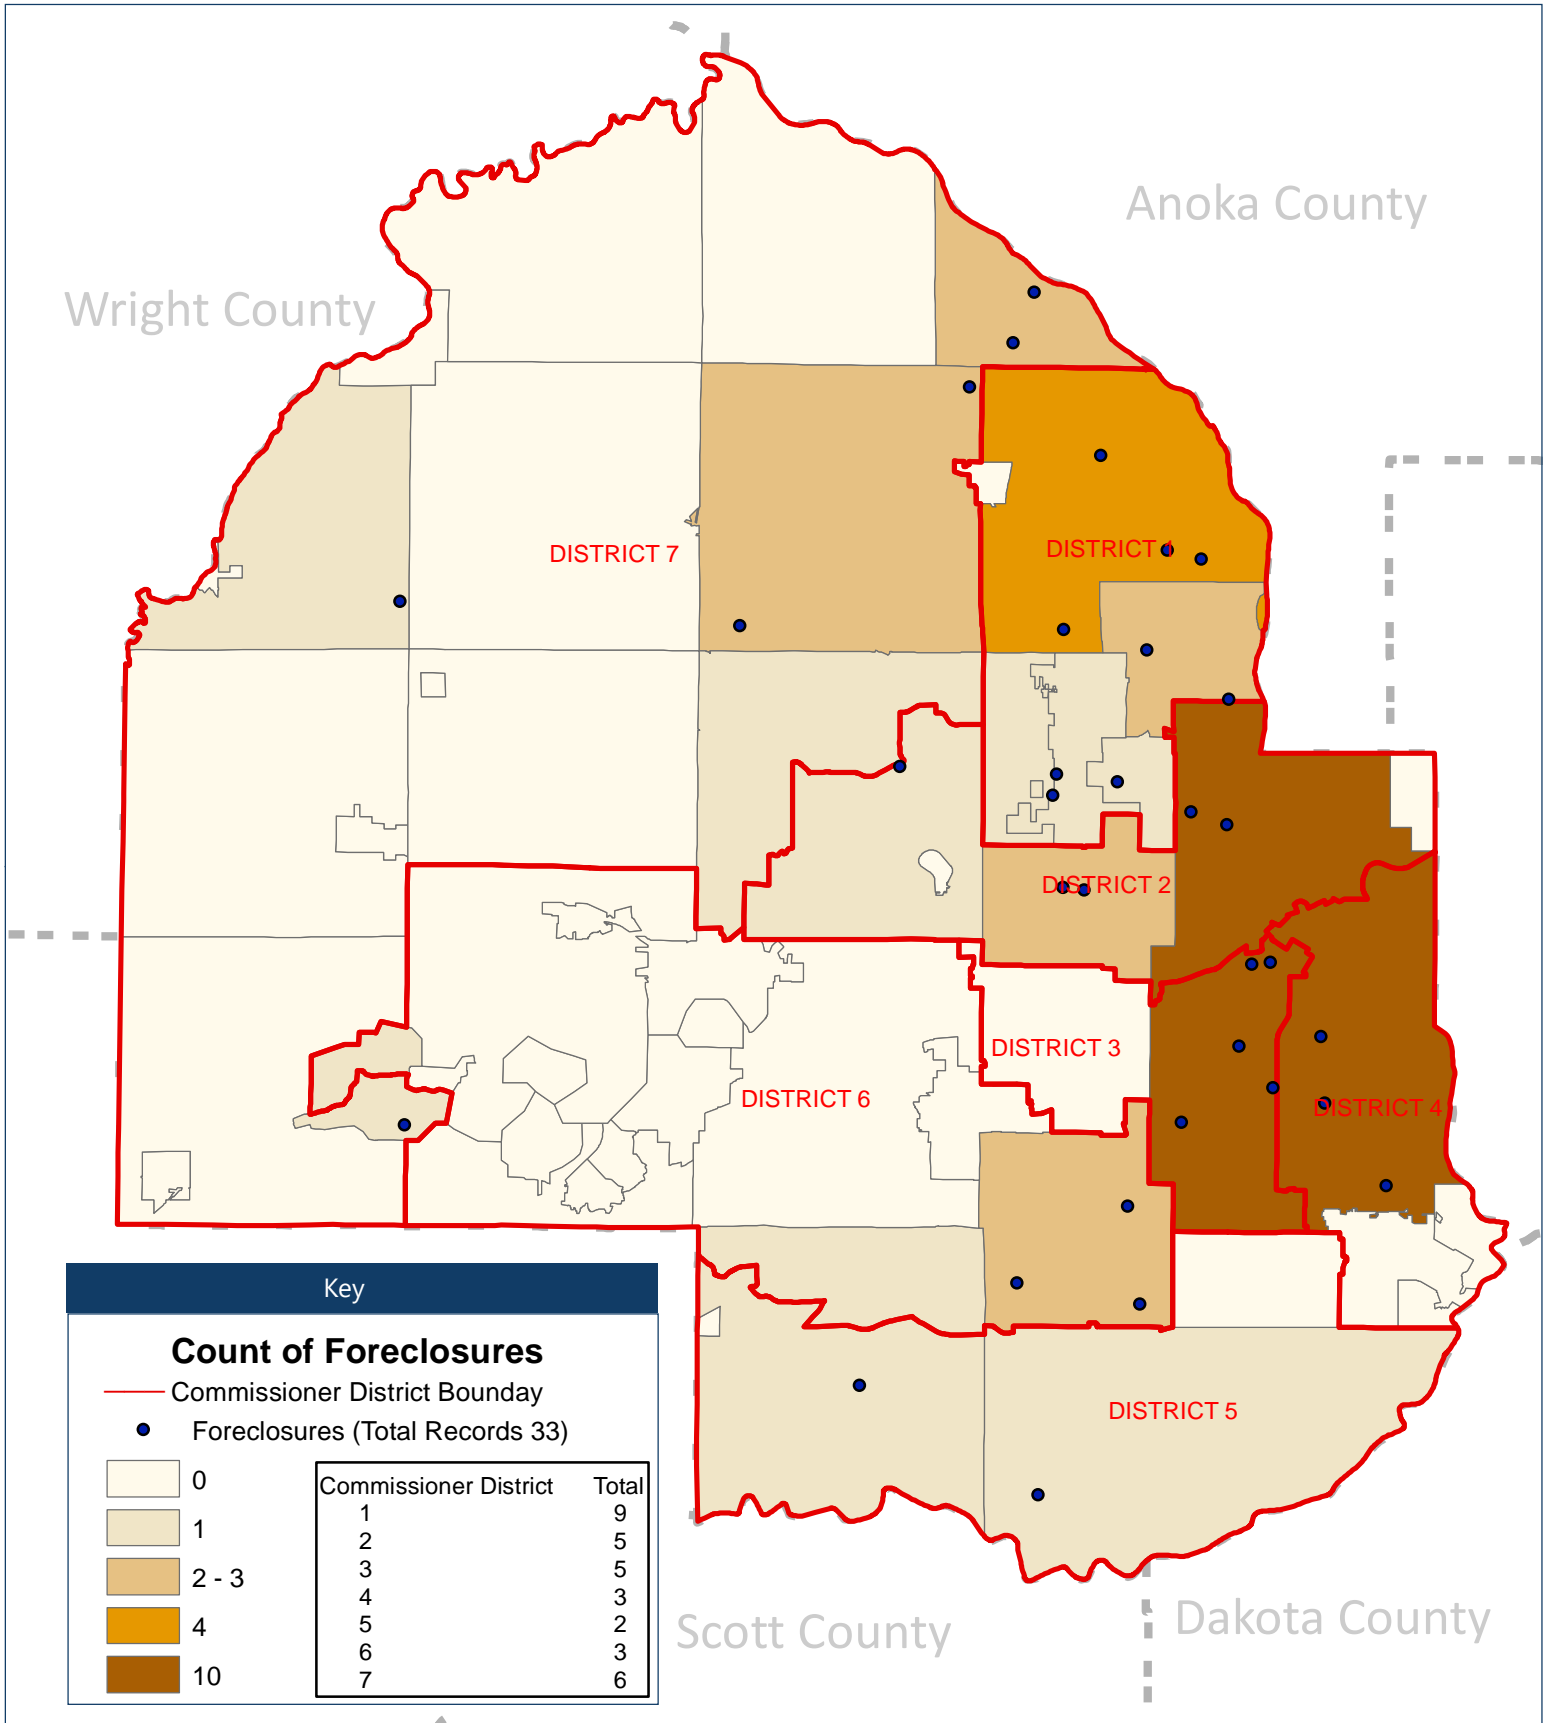

Distribution of Foreclosures

January - March 2021 Hennepin County Survey Division

HENNEPIN COUNTY
MINNESOTA

Disclaimer: This map (i) is furnished "AS IS" with no representation as to completeness or accuracy; (ii) is furnished with no warranty of any kind; and (iii) is not suitable for legal, engineering or surveying purposes. Hennepin County shall not be liable for any damage, injury or loss resulting from this map. Total Records 241. Successfully Geocoded 33.
 Publication date: 4/15/2021 Datasources: Hennepin Cty Sheriff December 2020 Sales Extract,