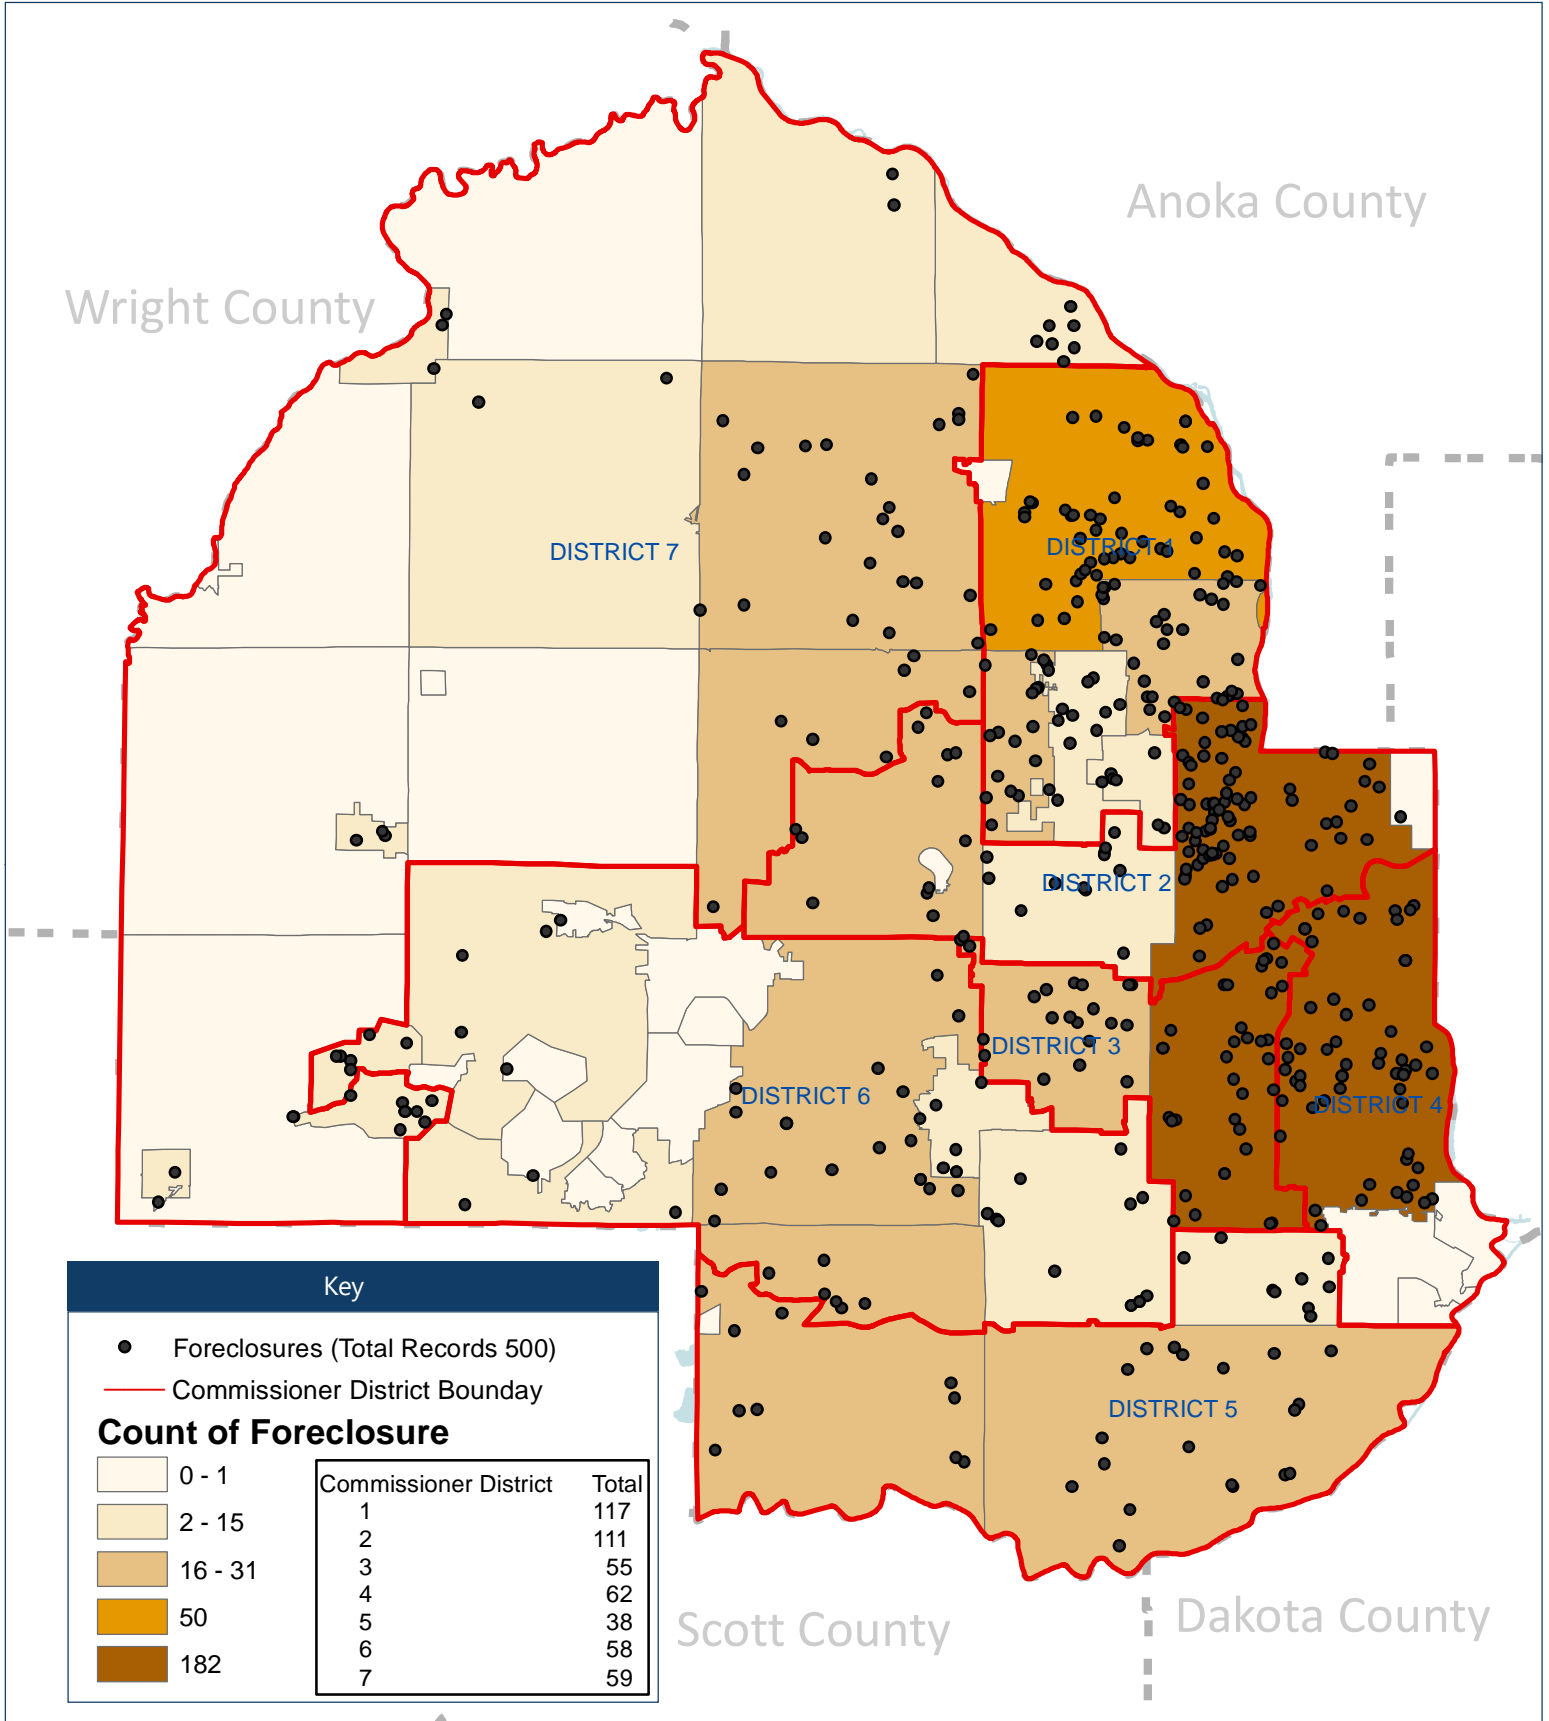

Distribution of Foreclosures

January - December 2019 | Hennepin County Survey Division

HENNEPIN COUNTY
MINNESOTA

Disclaimer: This map (i) is furnished "AS IS" with no representation as to completeness or accuracy; (ii) is furnished with no warranty of any kind; and (iii) is not suitable for legal, engineering or surveying purposes. Hennepin County shall not be liable for any damage, injury or loss resulting from this map. Total Records 500. Successfully Geocoded 500.
Publication date: 1/9/2020 Data sources: Hennepin Cty Sheriff December 2019 Sales Extract,