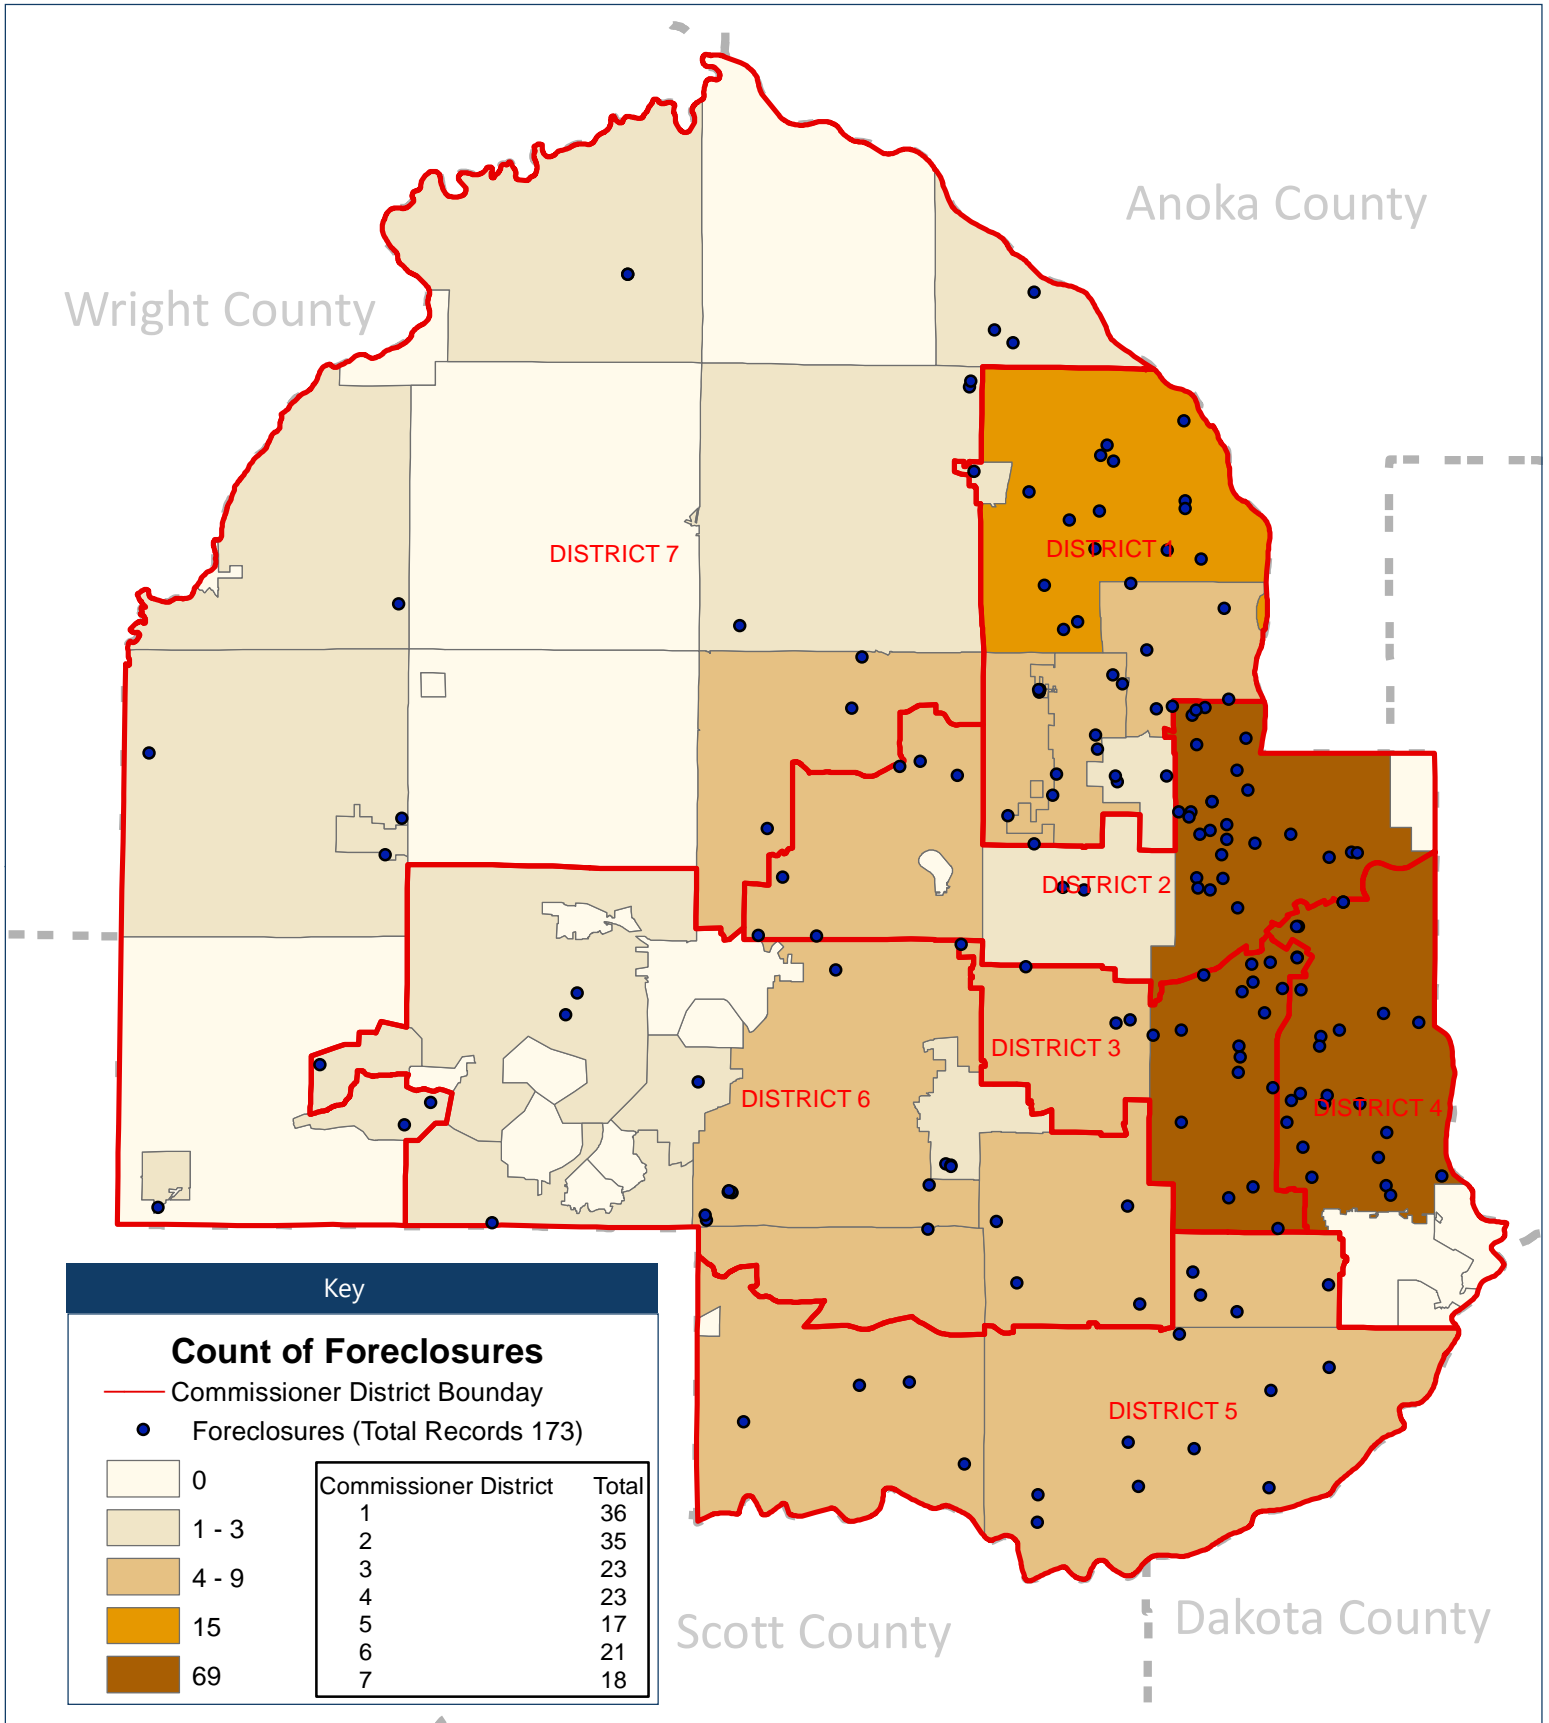

# Distribution of Foreclosures

January - December 2021 Hennepin County Survey Division

HENNEPIN COUNTY  
MINNESOTA

**Disclaimer:** This map (i) is furnished "AS IS" with no representation as to completeness or accuracy; (ii) is furnished with no warranty of any kind; and (iii) is not suitable for legal, engineering or surveying purposes. Hennepin County shall not be liable for any damage, injury or loss resulting from this map. Total Records 173. Successfully Geocoded 173.

Publication date: 1/6/2022 Datasources: Hennepin Cty Sheriff December 2021 Sales Extract,