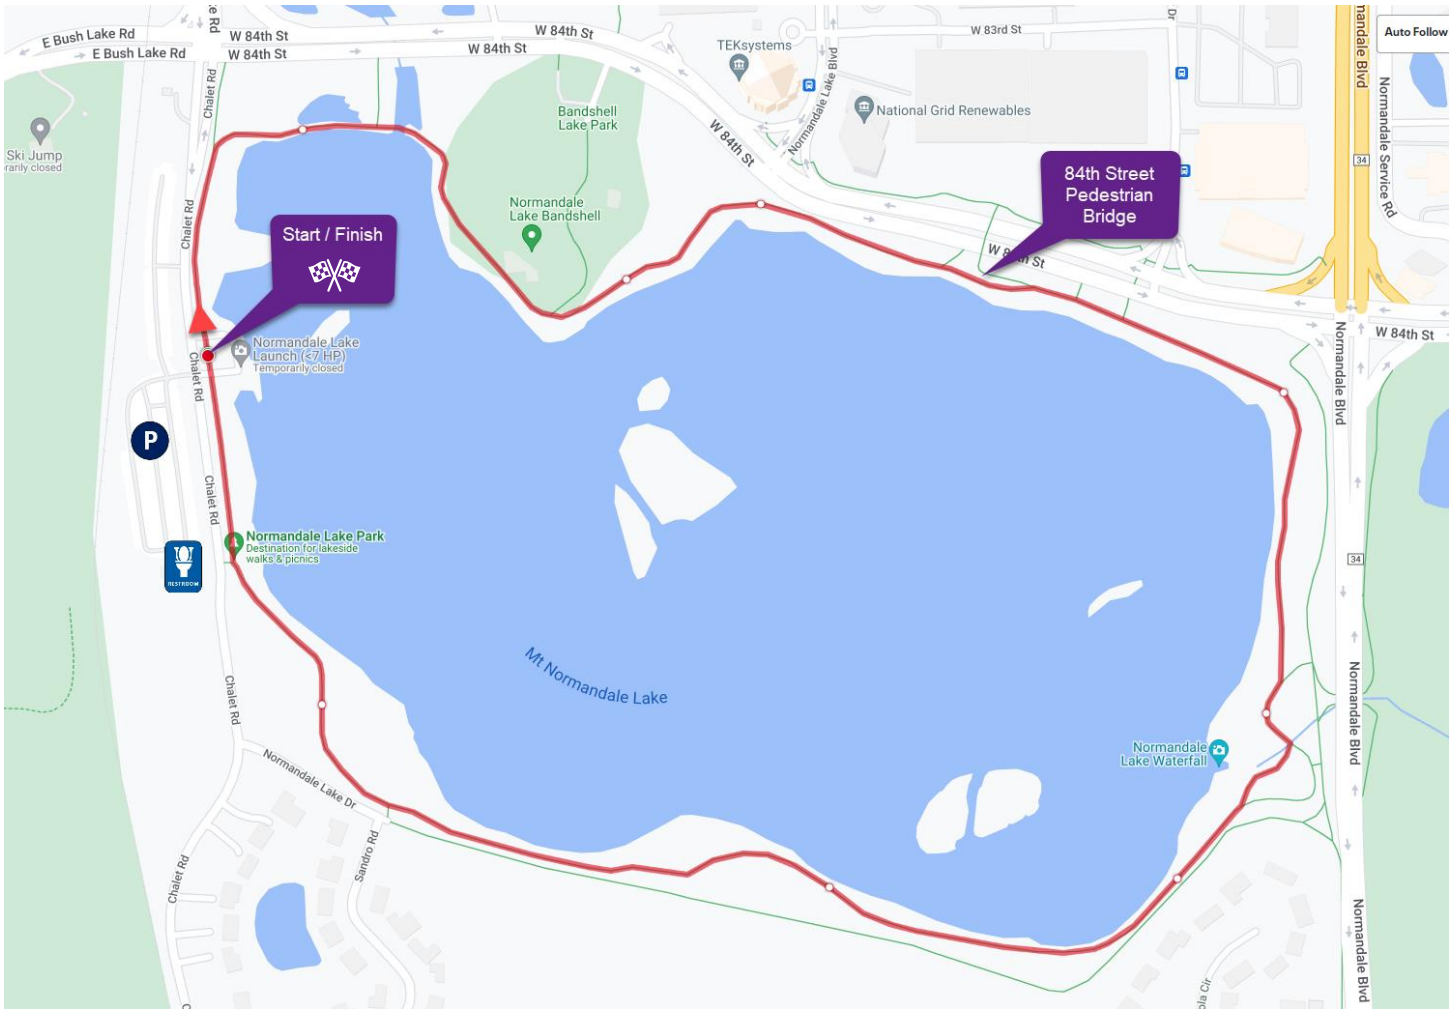

Hennepin County

5K

Normandale Lake

 Hennepin County 5K route

- Once around the lake = 1.9 miles
- Once around the lake PLUS to the 84th Street Pedestrian Bridge and back = 3.1 miles

Parking

Restroom