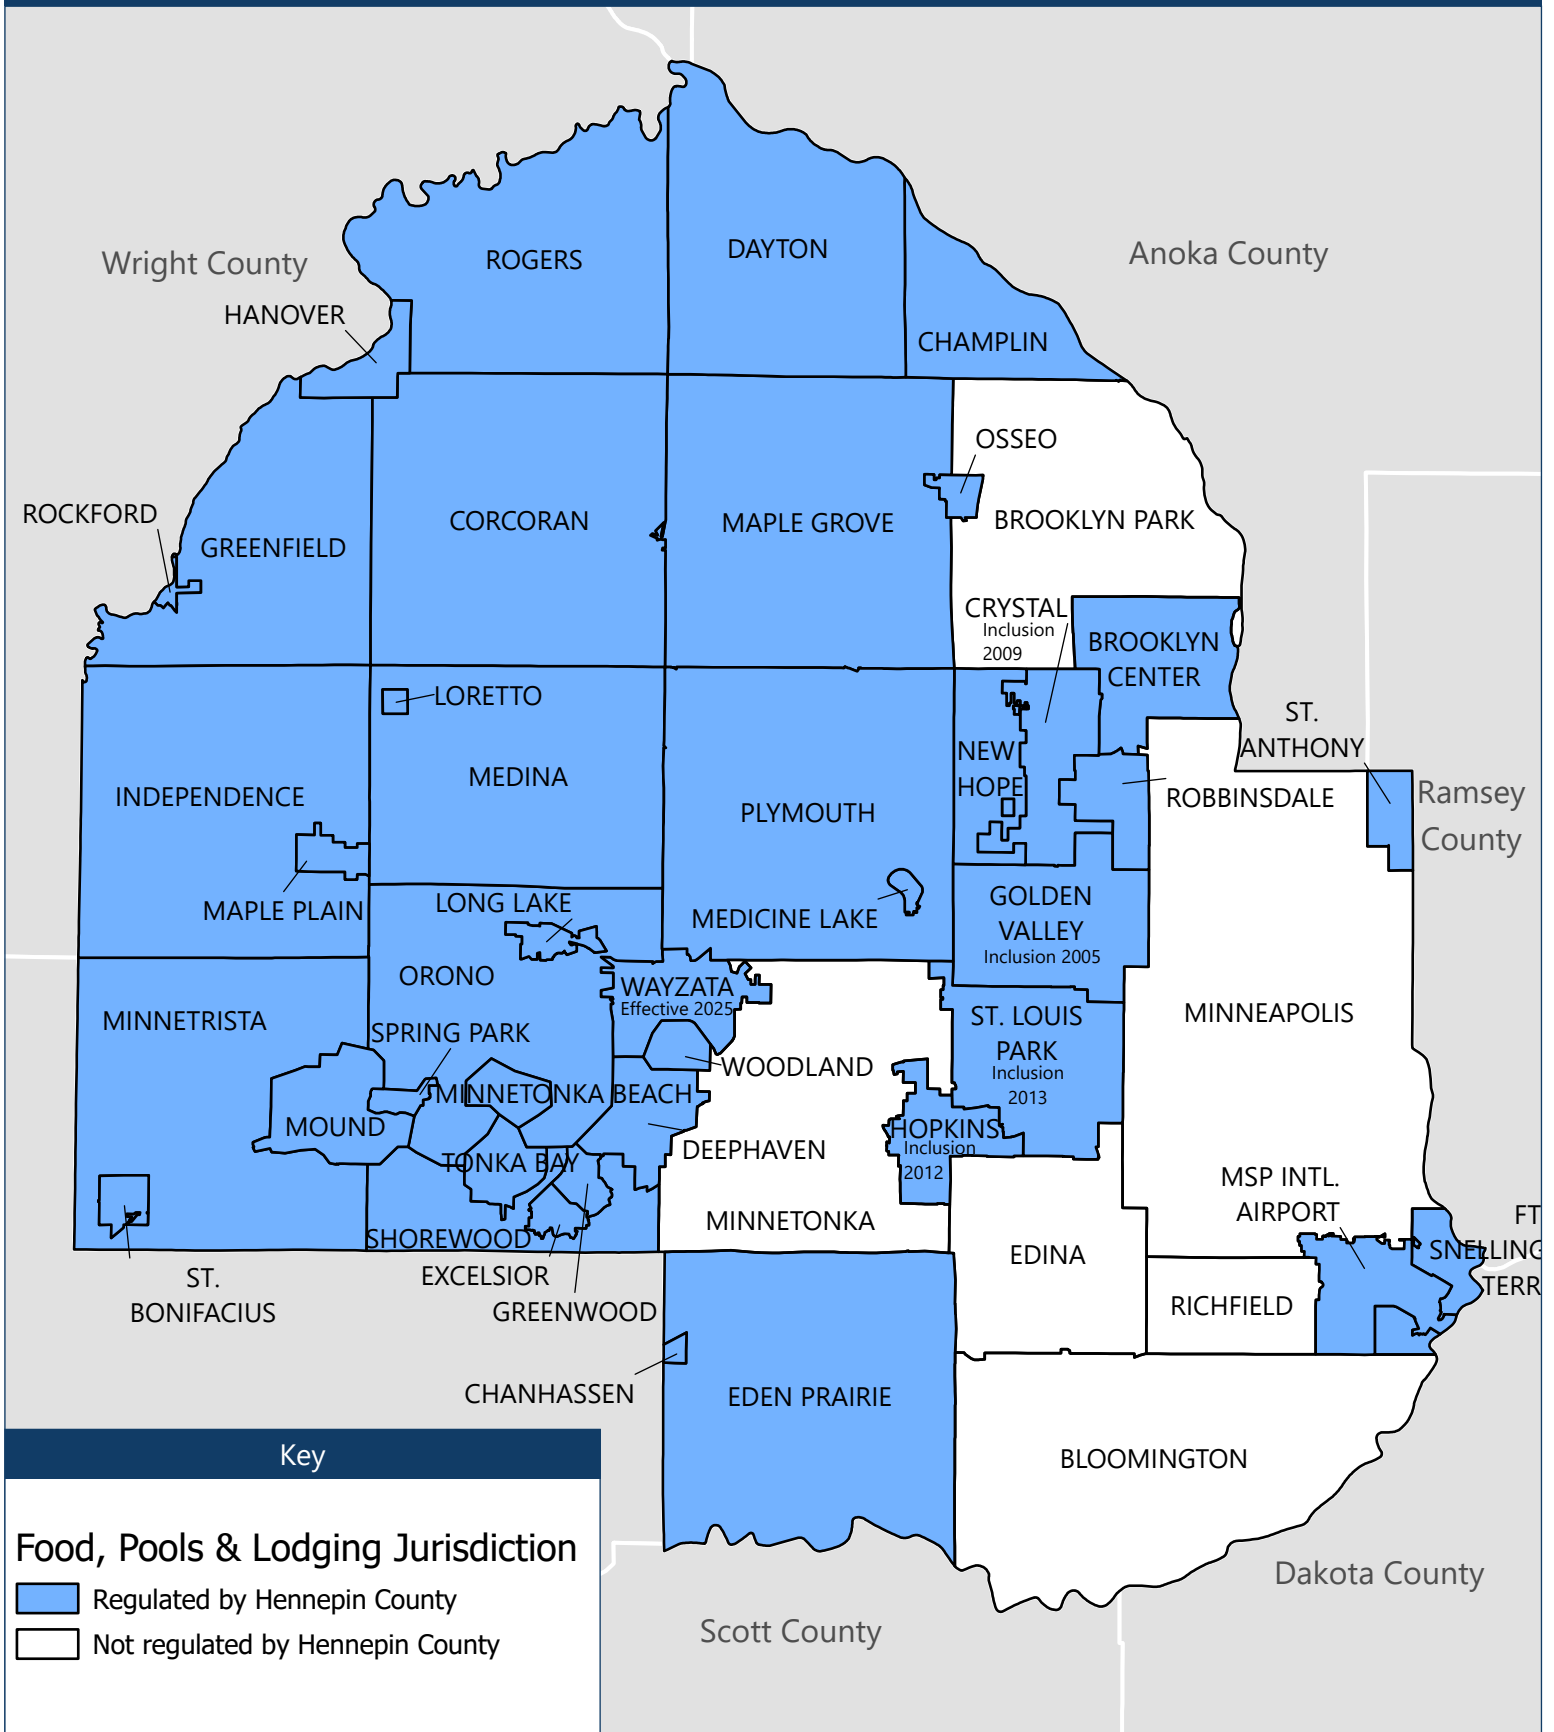

Food, Pools & Lodging Jurisdiction

Regulated by Hennepin County Environmental Health

Disclaimer: This map (i) is furnished "AS IS" with no representation as to completeness or accuracy; (ii) is furnished with no warranty of any kind; and (iii) is not suitable for legal, engineering or surveying purposes. Hennepin County shall not be liable for any damage, injury or loss resulting from this map. Publication date: 11/19/2024. Data sources: